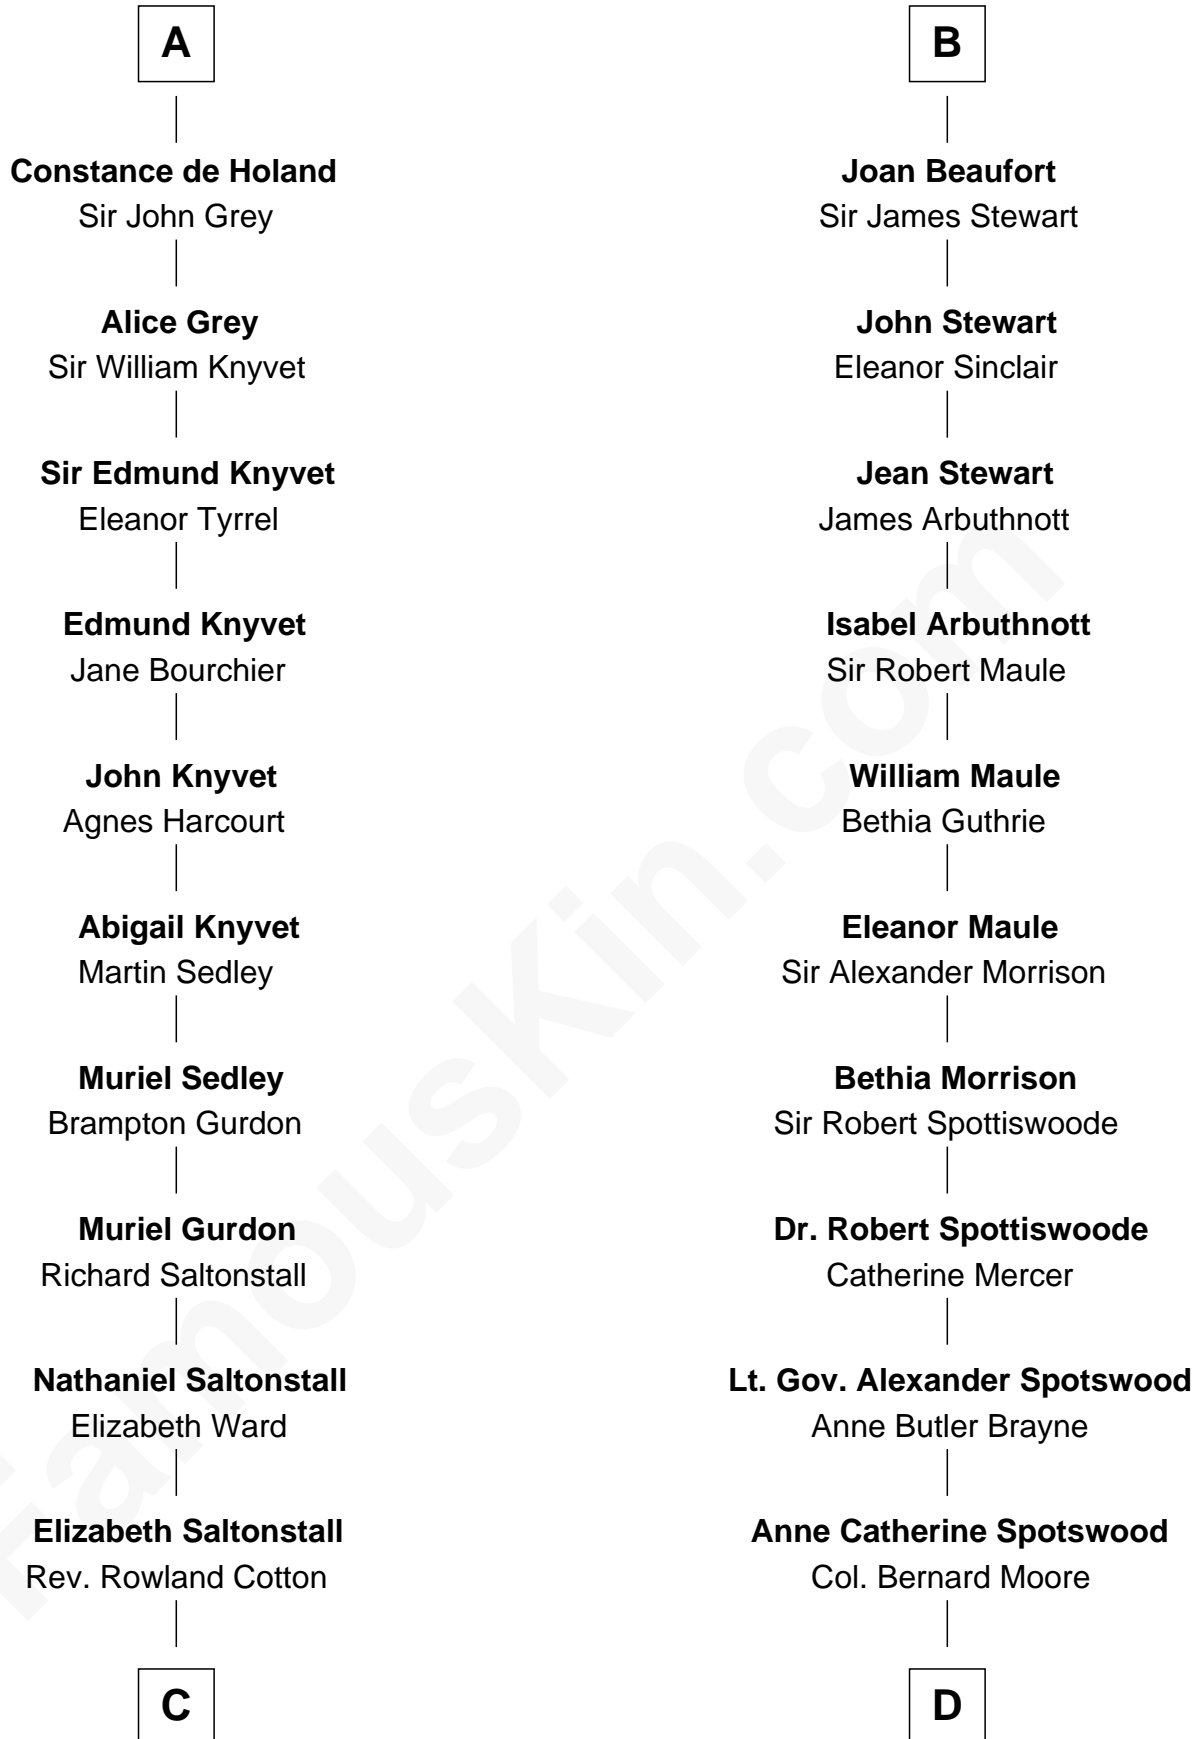

### Horace Gray

*U.S. Supreme Court Justice*

20th cousin 1 time removed of

### Fitzhugh Lee

*40th Governor of Virginia*

**Andrew II, King of Hungary**

-----

**C**

**Joanna Cotton**  
Rev. John Brown

**Elizabeth Brown**  
John Chipman

**Elizabeth Chipman**  
William Gray

**Horace Gray**  
Harriet Upham

**Horace Gray**  
*U.S. Supreme Court Justice*

**D**

**Anne Butler Moore**  
Charles Carter

**Anne Hill Carter**  
Maj. Gen. Henry Lee

**Sydney Smith Lee**  
Anna Maria Mason