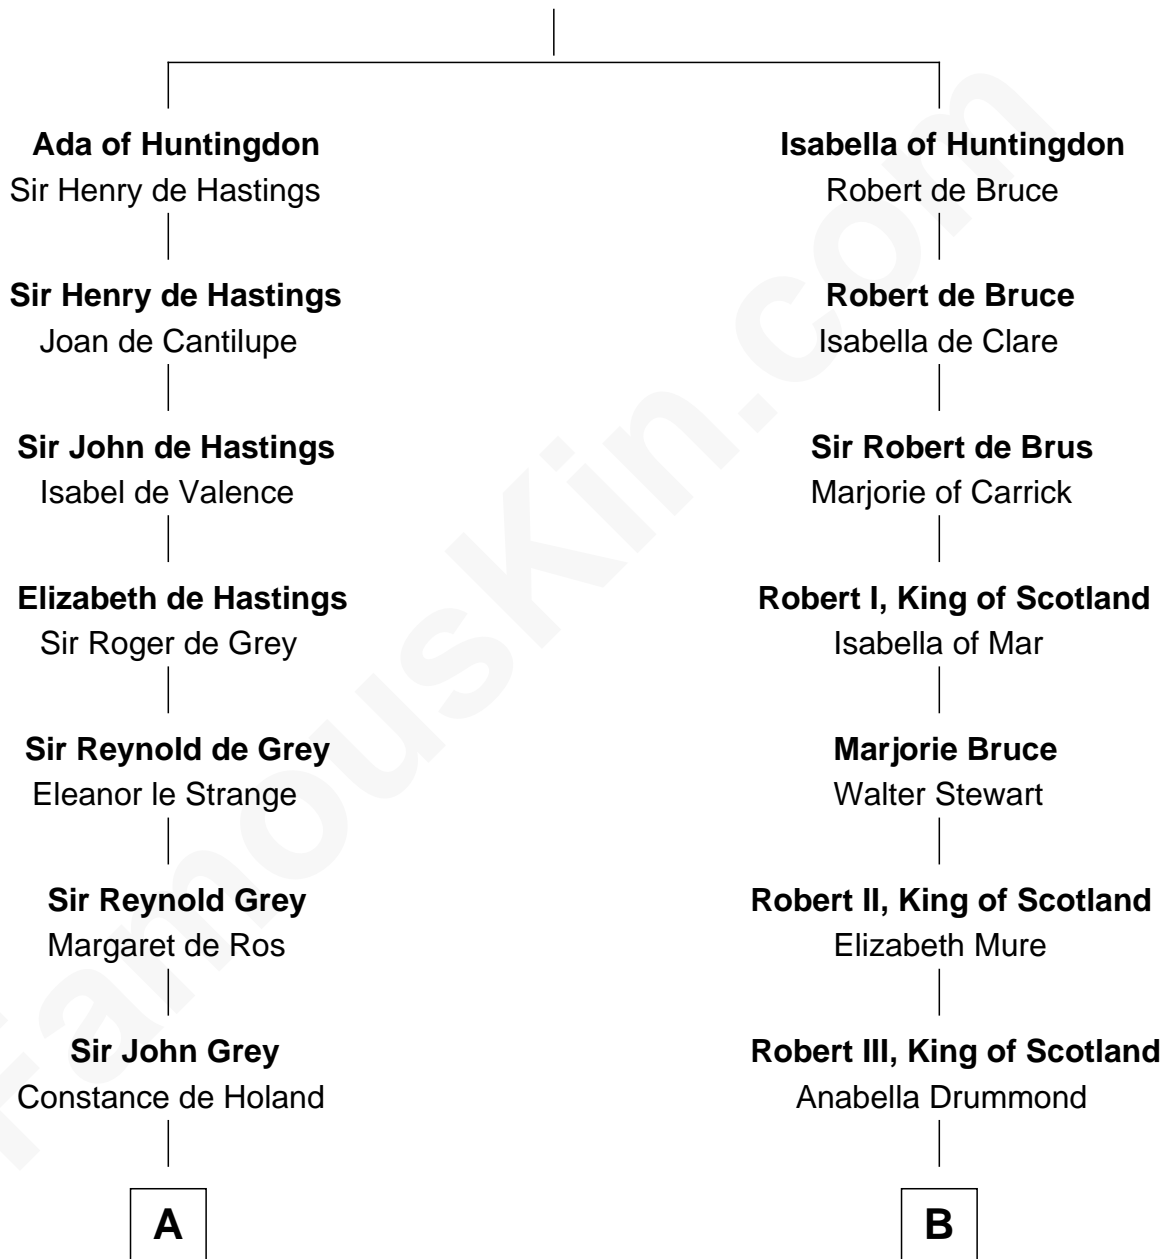

## Relationship Chart of

### Horace Gray

*U.S. Supreme Court Justice*

20th cousin 1 time removed of

### Fitzhugh Lee

*40th Governor of Virginia*

**David of Huntingdon**

Maud of Chester

**C**

**Elizabeth Brown**

John Chipman

**Elizabeth Chipman**

William Gray

**Horace Gray**

Harriet Upham

**Horace Gray**

*U.S. Supreme Court Justice*

**D**

**Anne Catherine Spotswood**

Col. Bernard Moore