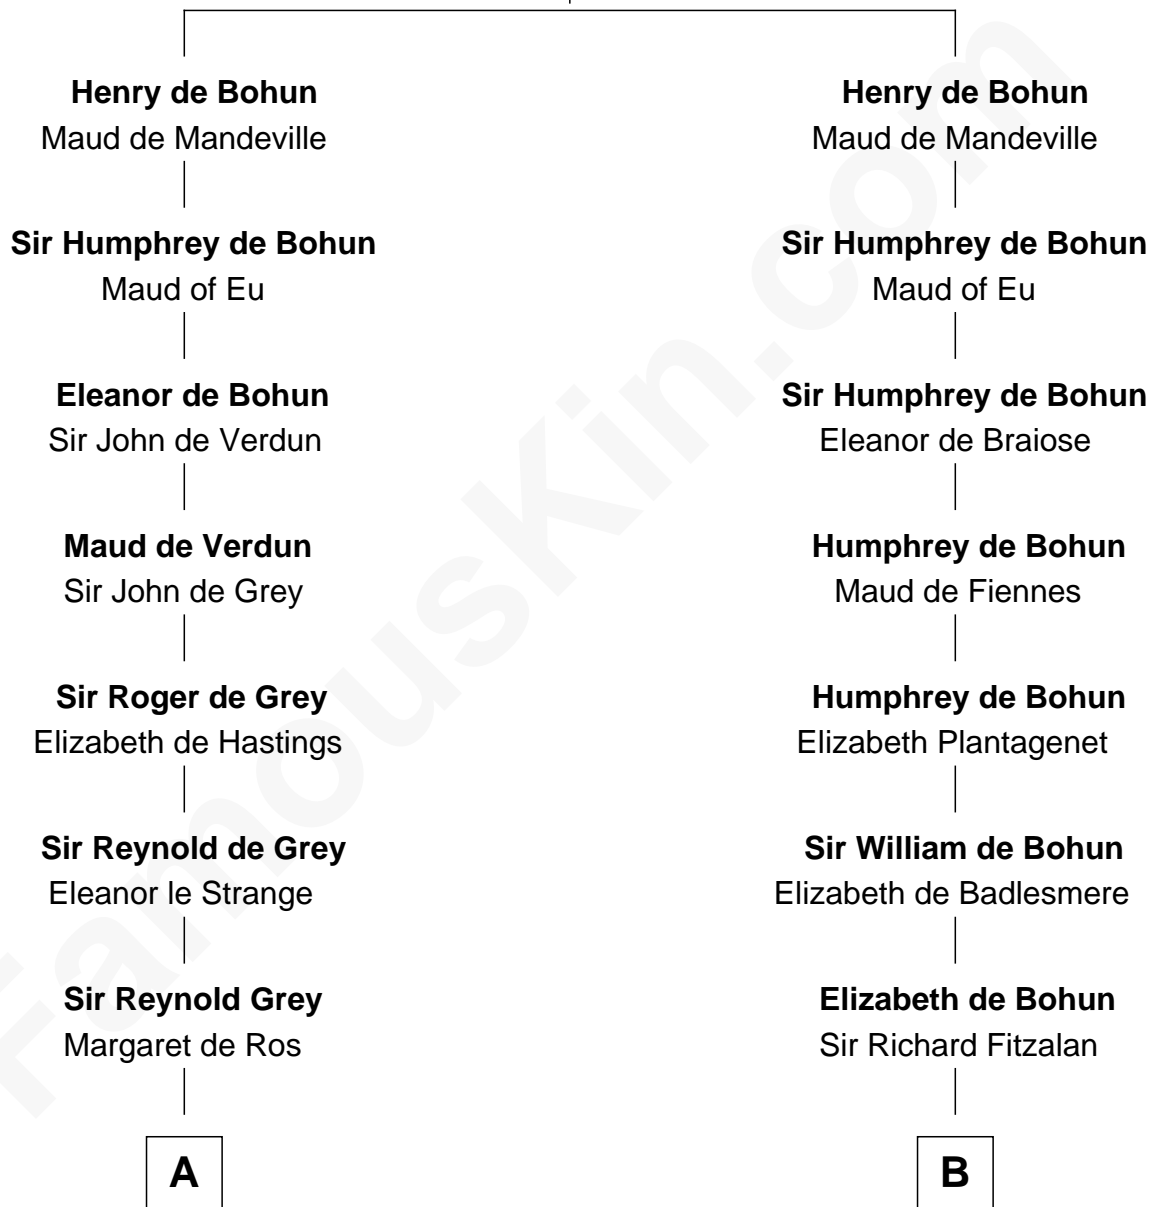

FamousKin.com

Relationship Chart of

Horace Gray

U.S. Supreme Court Justice

19th cousin 2 times removed of

Thomas Sim Lee

2nd and 7th Governor of Maryland

Humphrey IV de Bohun

Margaret of Scotland

C

Joanna Cotton
Rev. John Brown

Elizabeth Brown
John Chipman

Elizabeth Chipman
William Gray

Horace Gray
Harriet Upham

Horace Gray
U.S. Supreme Court Justice

D

Philip Lee
Sarah Brooke

Thomas Lee
Christiana Sim

Thomas Sim Lee
2nd and 7th Governor of Maryland

FamousKin.com