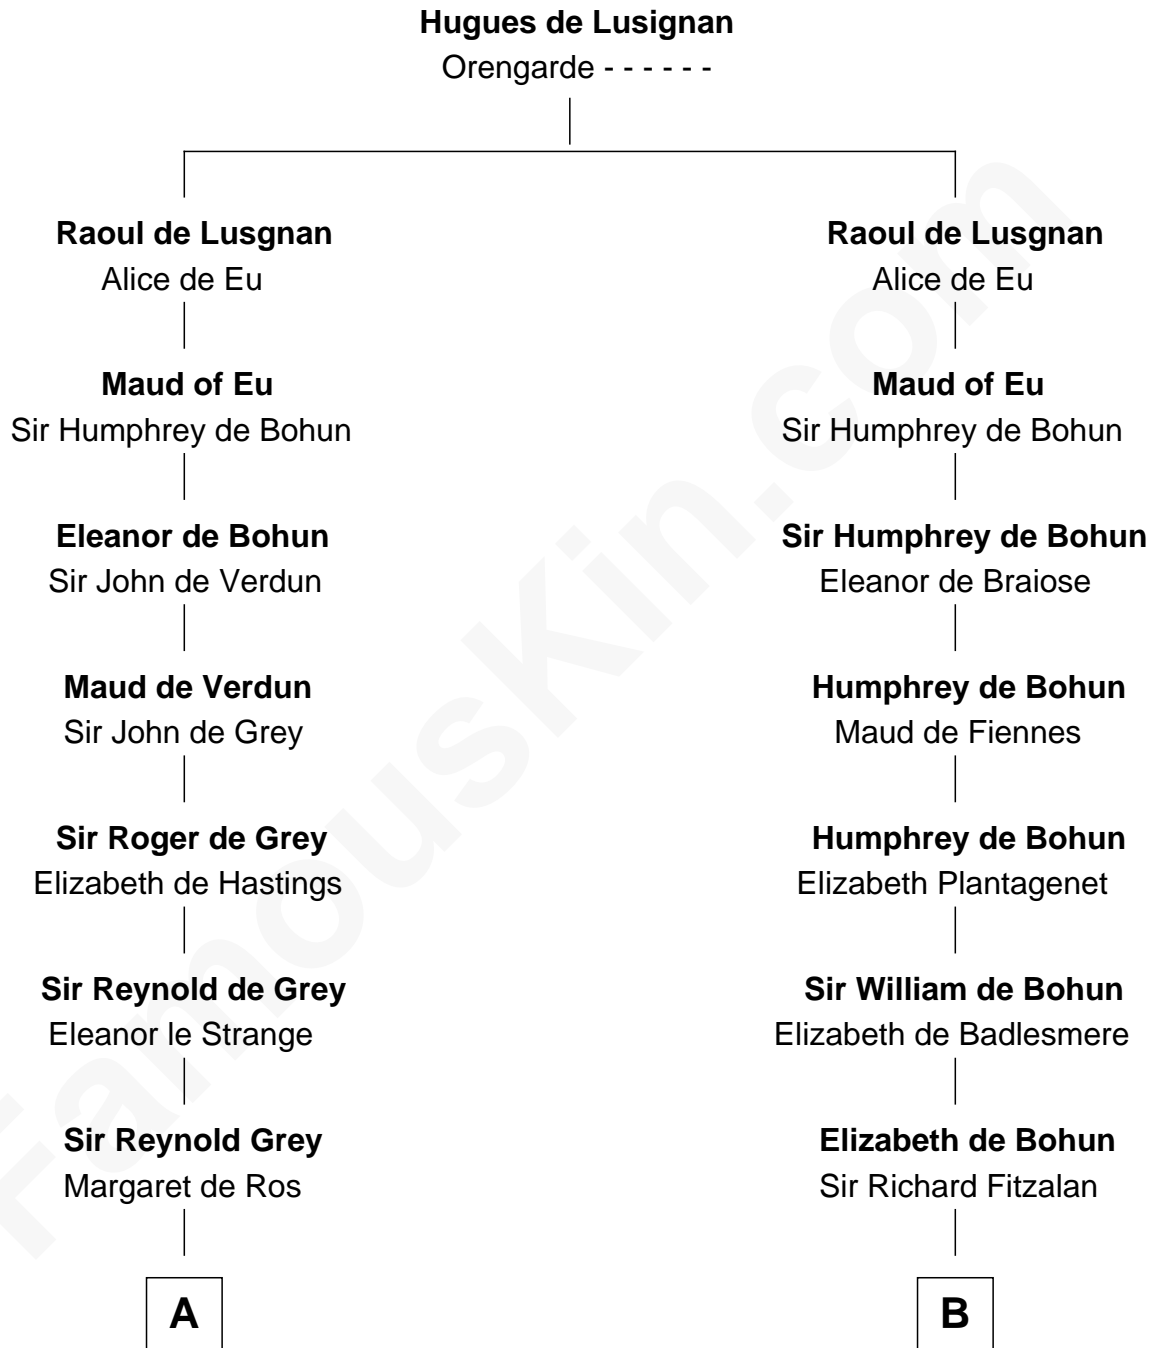

FamousKin.com

Relationship Chart of

Horace Gray

U.S. Supreme Court Justice

19th cousin 2 times removed of

Thomas Sim Lee

2nd and 7th Governor of Maryland

C

Thomas Sim Lee
2nd and 7th Governor of Maryland

FamousKin.com