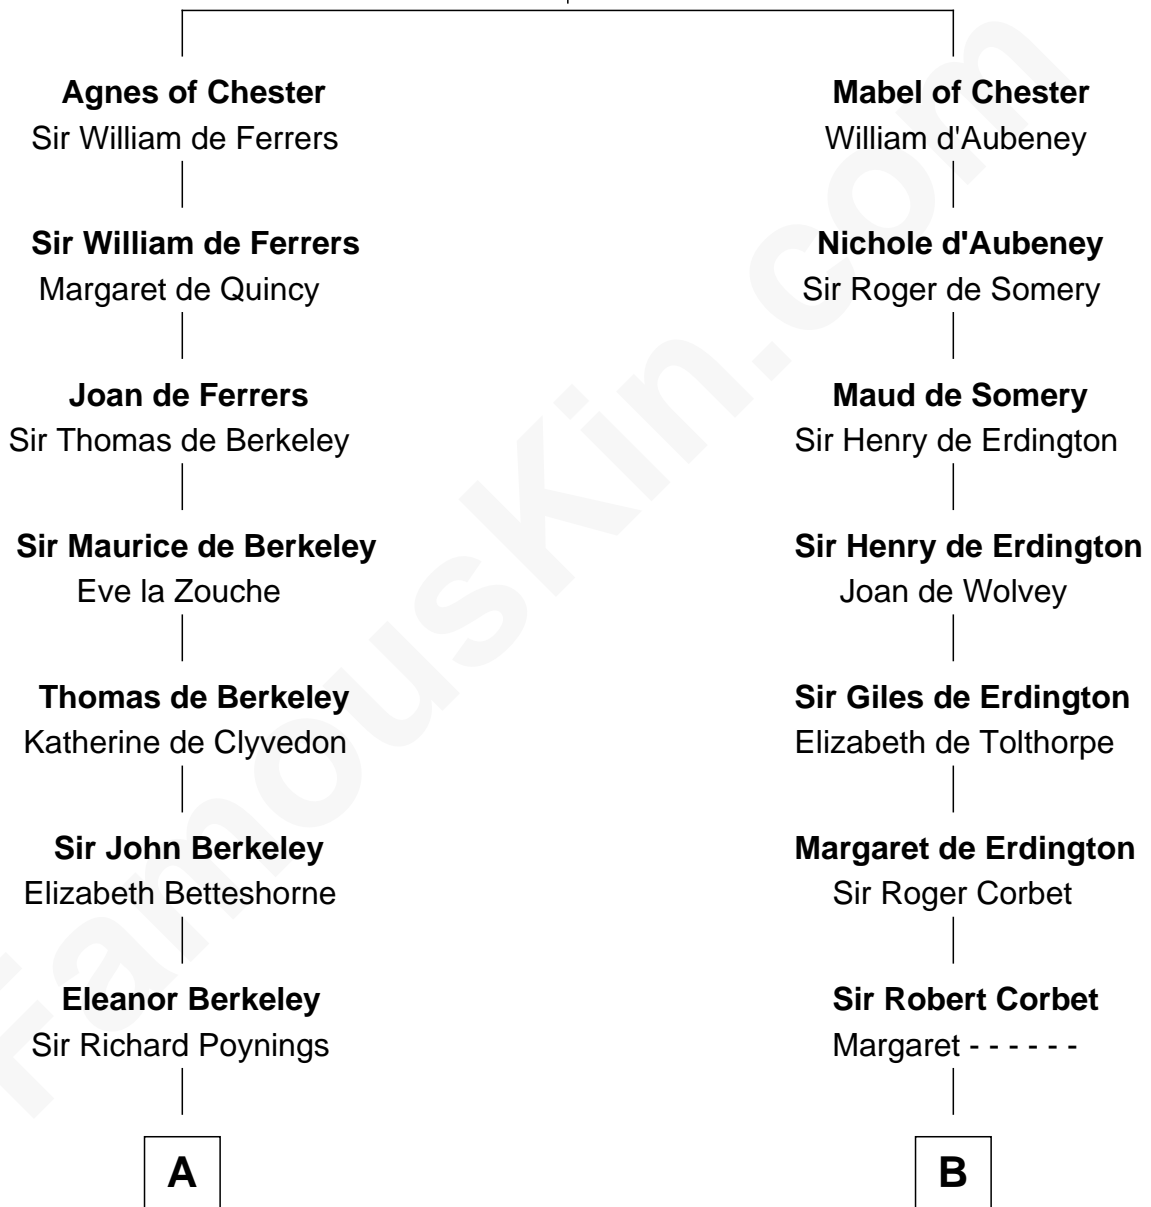

FamousKin.com

Relationship Chart of

Horace Gray

U.S. Supreme Court Justice

19th cousin 2 times removed of

Thomas Sim Lee

2nd and 7th Governor of Maryland

Hugh de Kevelioc
Bertrade de Montfort