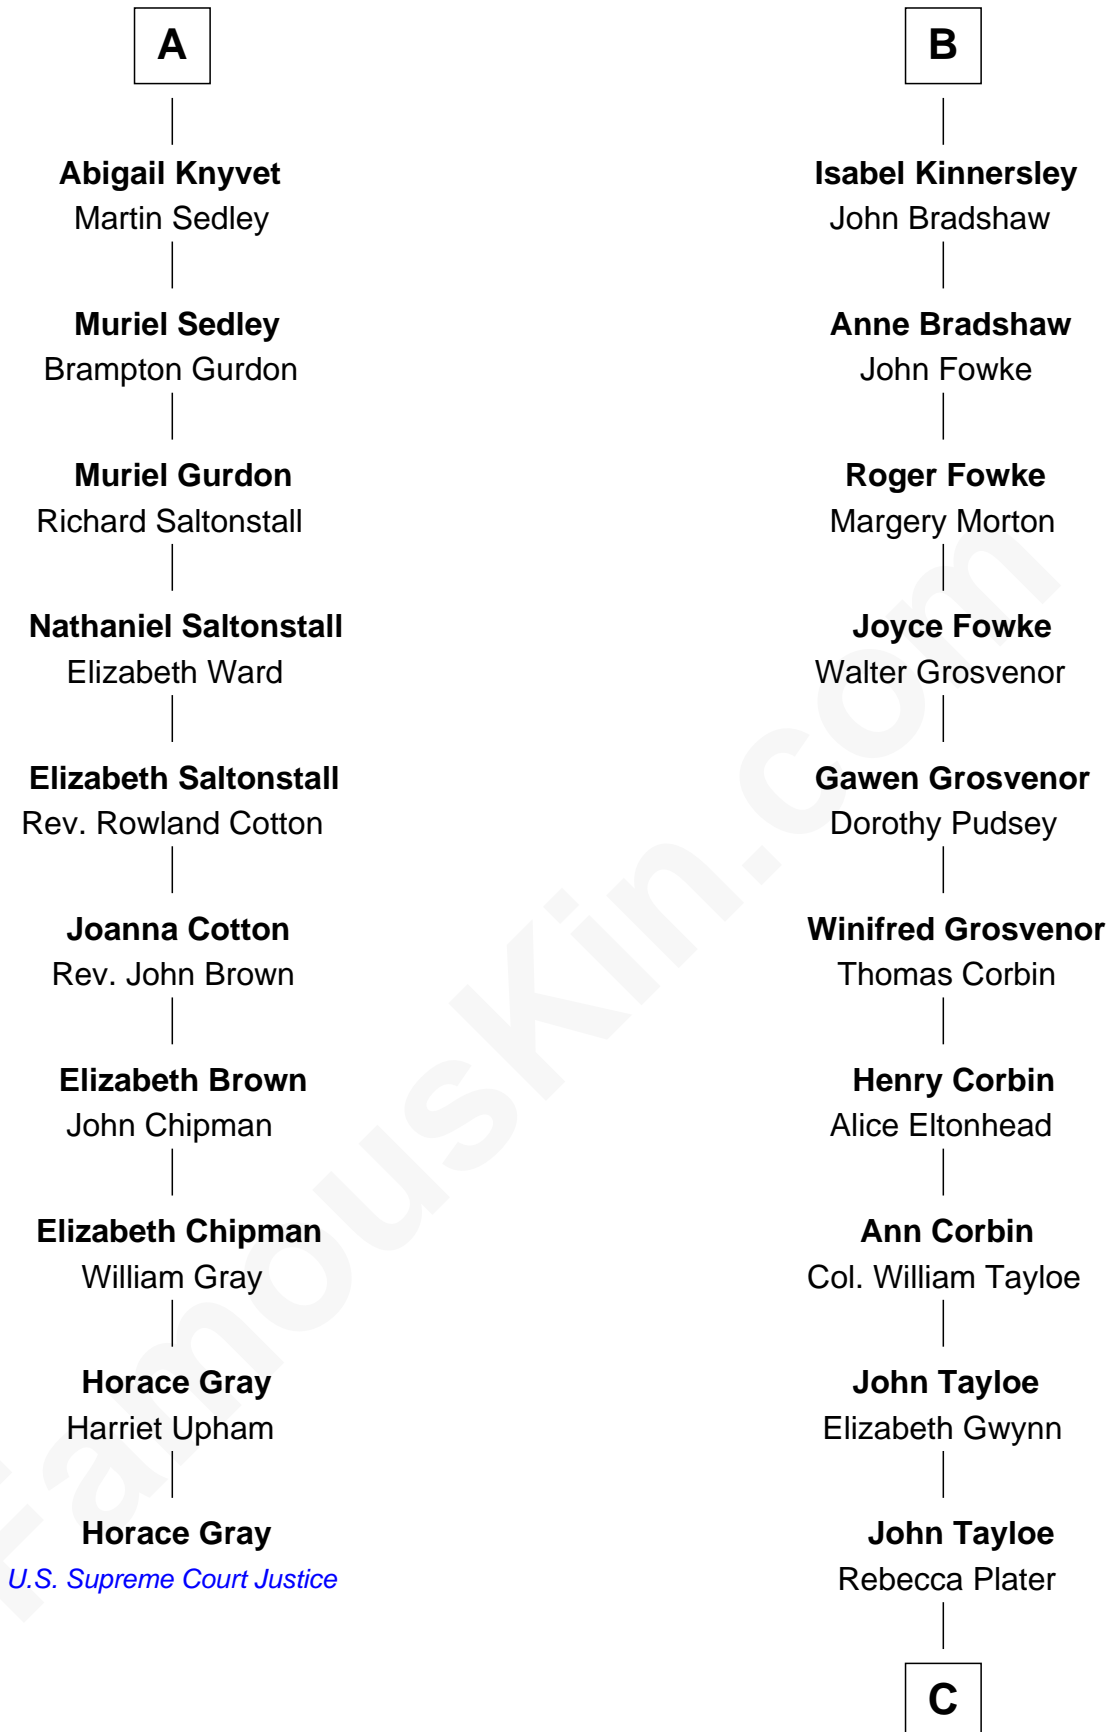

## Relationship Chart of

### Horace Gray

*U.S. Supreme Court Justice*

16th cousin 4 times removed of

### Henry Lloyd

*40th Governor of Maryland*

**C**

**Elizabeth Tayloe**  
Col. Edward Lloyd

**Col. Edward Lloyd**  
Sally Scott Murray

**Daniel Lloyd**  
Catherine Henry

**Henry Lloyd**  
*40th Governor of Maryland*