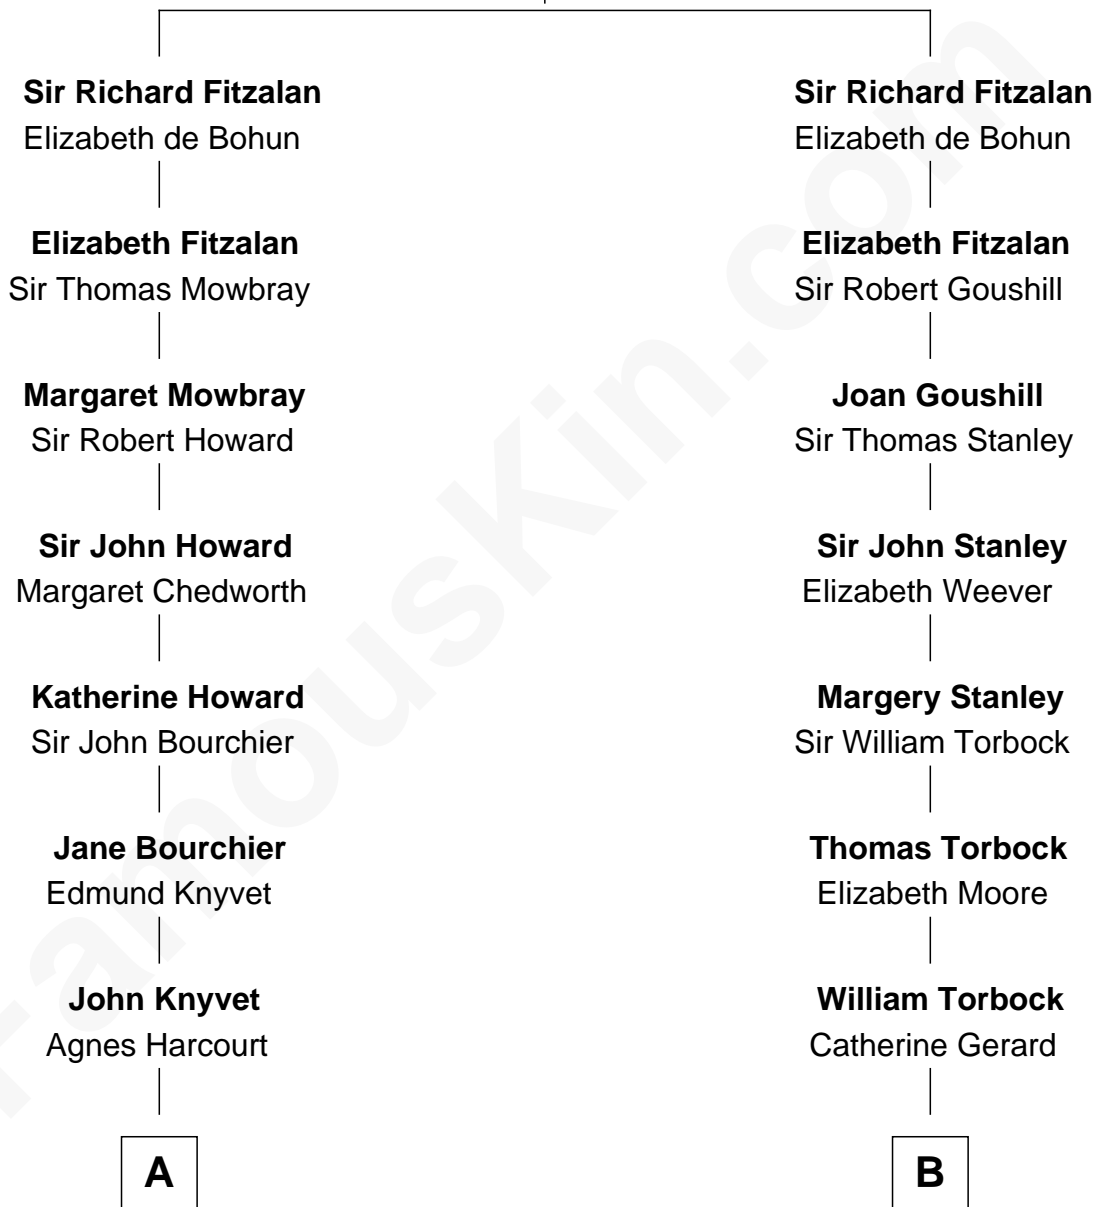

FamousKin.com

Relationship Chart of

Horace Gray

U.S. Supreme Court Justice

14th cousin 2 times removed of

Charles Goldsborough

16th Governor of Maryland

Richard Fitzalan
Eleanor Plantagenet