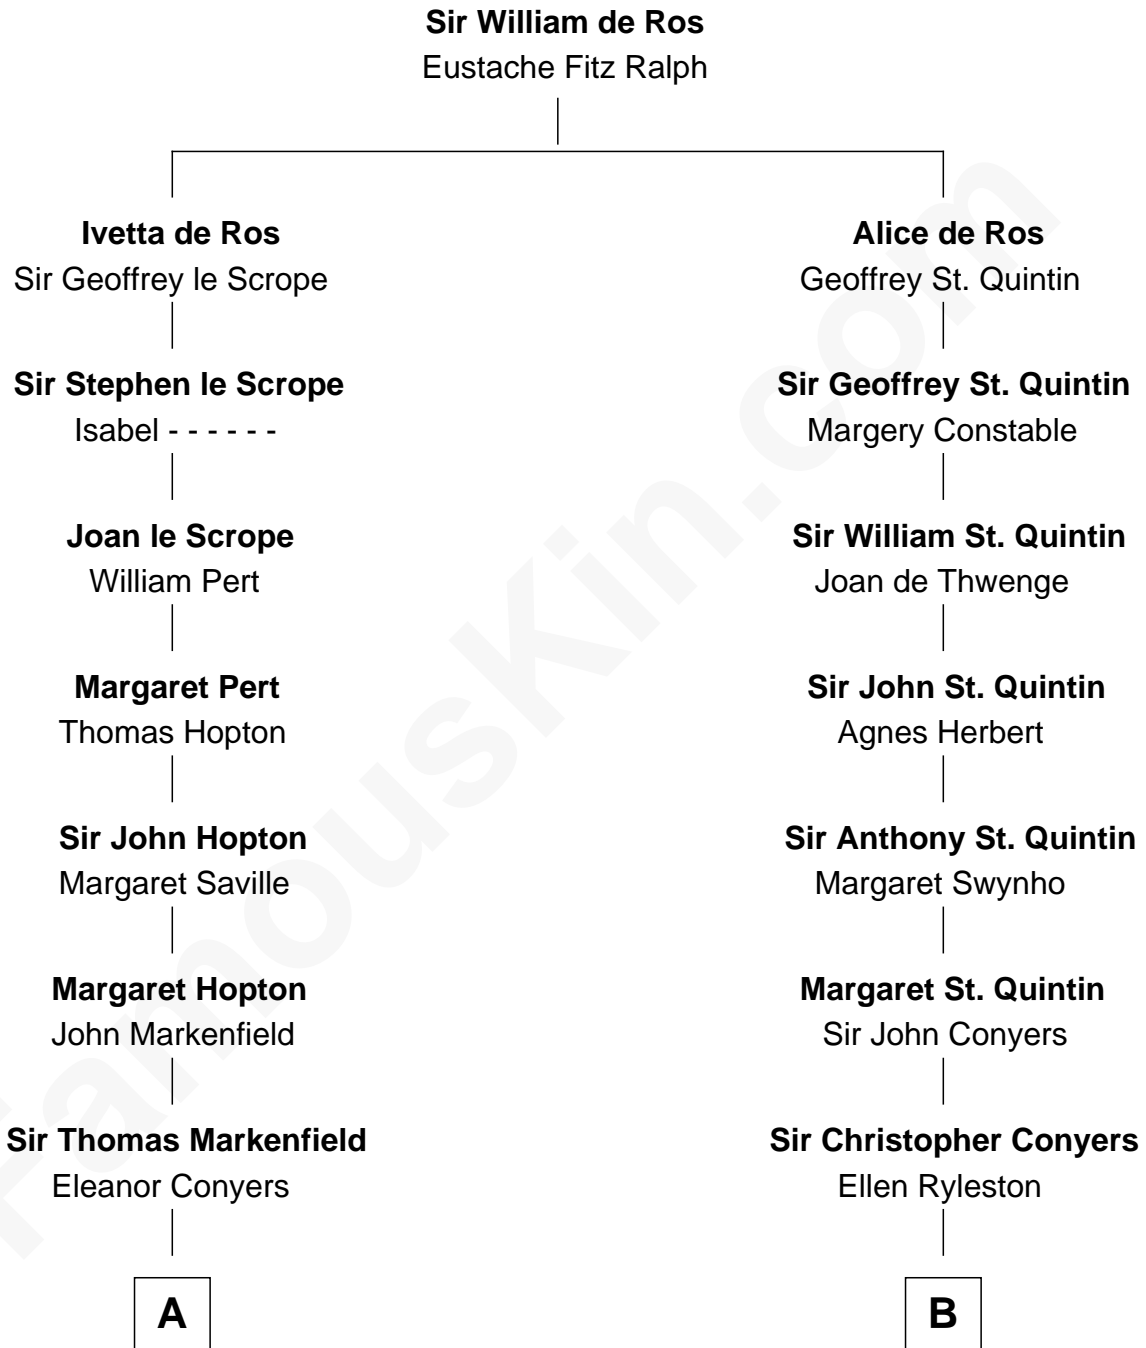

FamousKin.com

Relationship Chart of

Horace Gray

U.S. Supreme Court Justice

19th cousin 1 time removed of

Georgia O'Keeffe
American Artist

C

Elizabeth Chipman

William Gray

Horace Gray

Harriet Upham

Horace Gray

U.S. Supreme Court Justice

D

Charles Wyckoff

Alletta Maria Field

Isabella Wyckoff

George Victor Totto

Ida Ten Eyck Totto

Francis Calyxtus O'Keeffe

Georgia O'Keeffe

American Artist