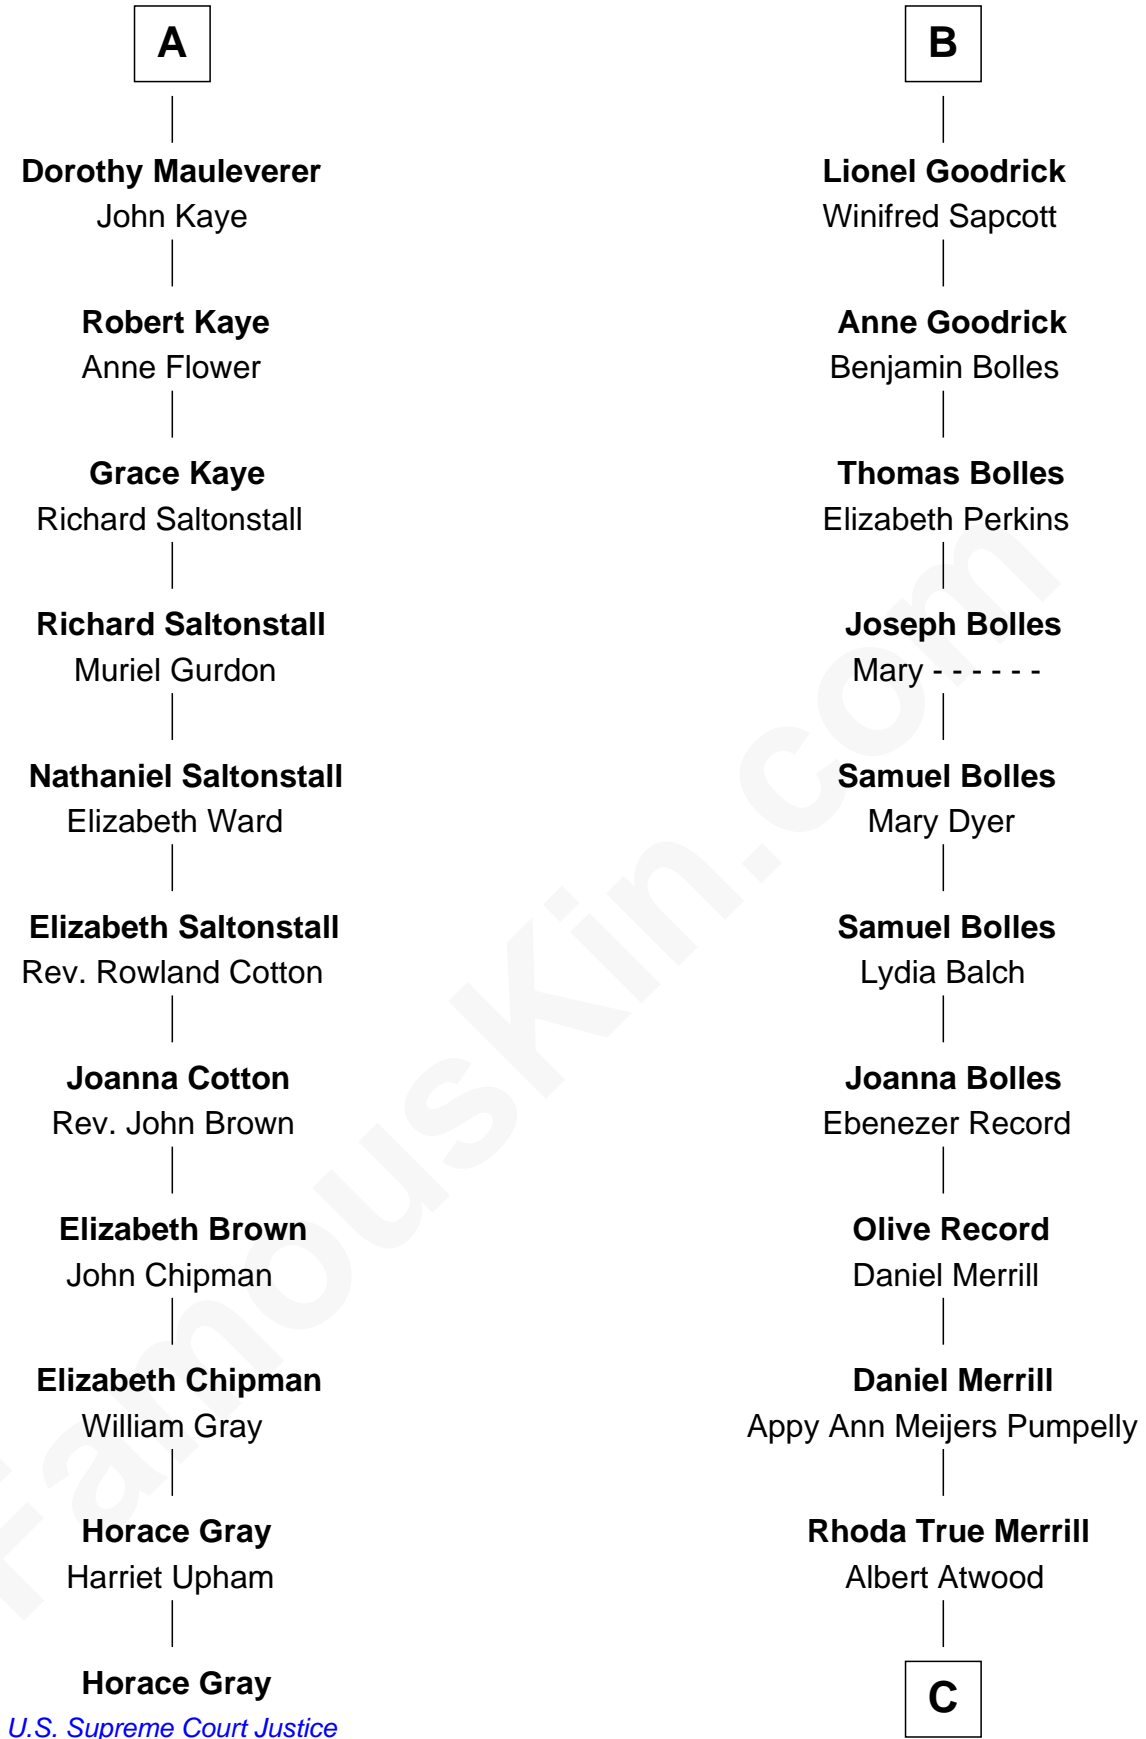

FamousKin.com

Relationship Chart of

Horace Gray

U.S. Supreme Court Justice

17th cousin 4 times removed of

Dave Cowens

NBA Hall of Famer

C

Thomas Albert Atwood

Priscilla Ann Kelly

Charles Albert Atwood

Mina Sylvia Cundiff

Stanley True Atwood

Dorothy Ann Ulrich

Ruth Ellen Atwood

John Joseph Cowens