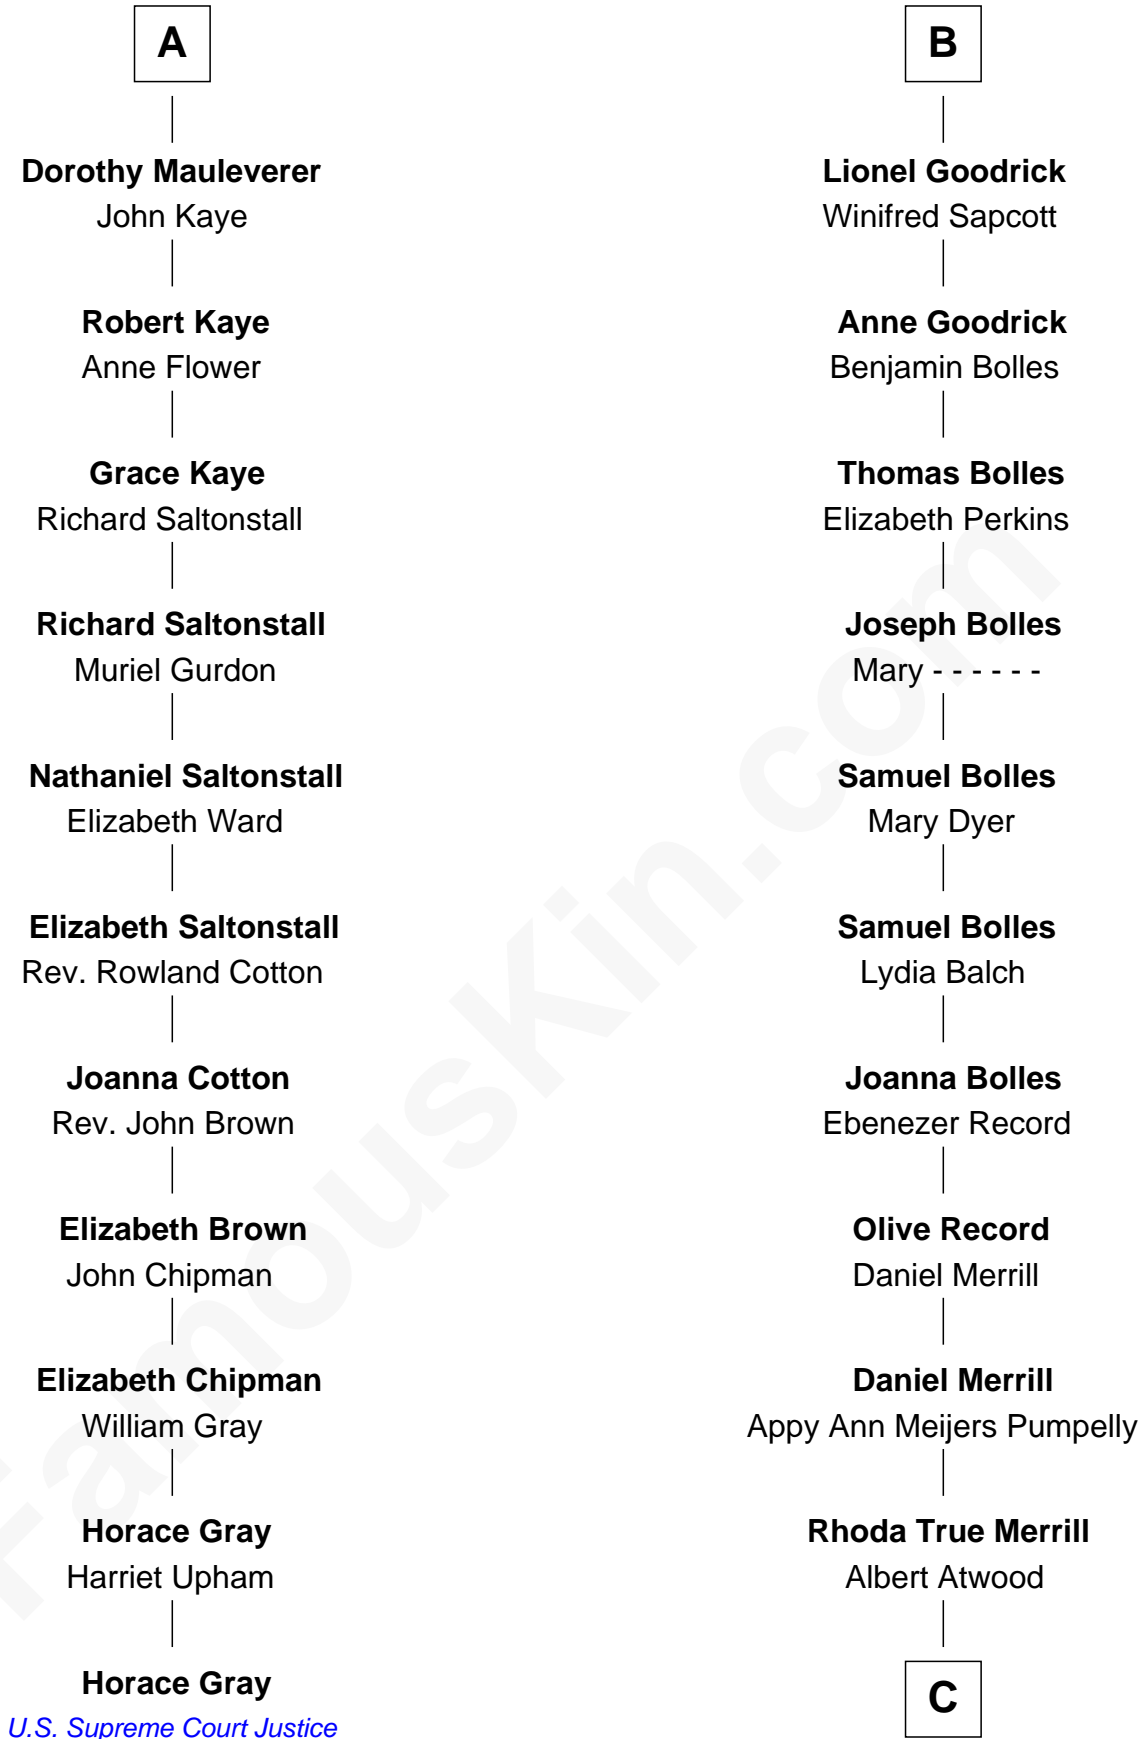

# FamousKin.com Relationship Chart of

**Horace Gray**

*U.S. Supreme Court Justice*

17th cousin 4 times removed of

**Dave Cowens**

*NBA Hall of Famer*

**Sir Henry de Percy**

Idoine de Clifford

**C**

Thomas Albert Atwood

Priscilla Ann Kelly

Charles Albert Atwood

Mina Sylvia Cundiff

Stanley True Atwood

Dorothy Ann Ulrich

Ruth Ellen Atwood