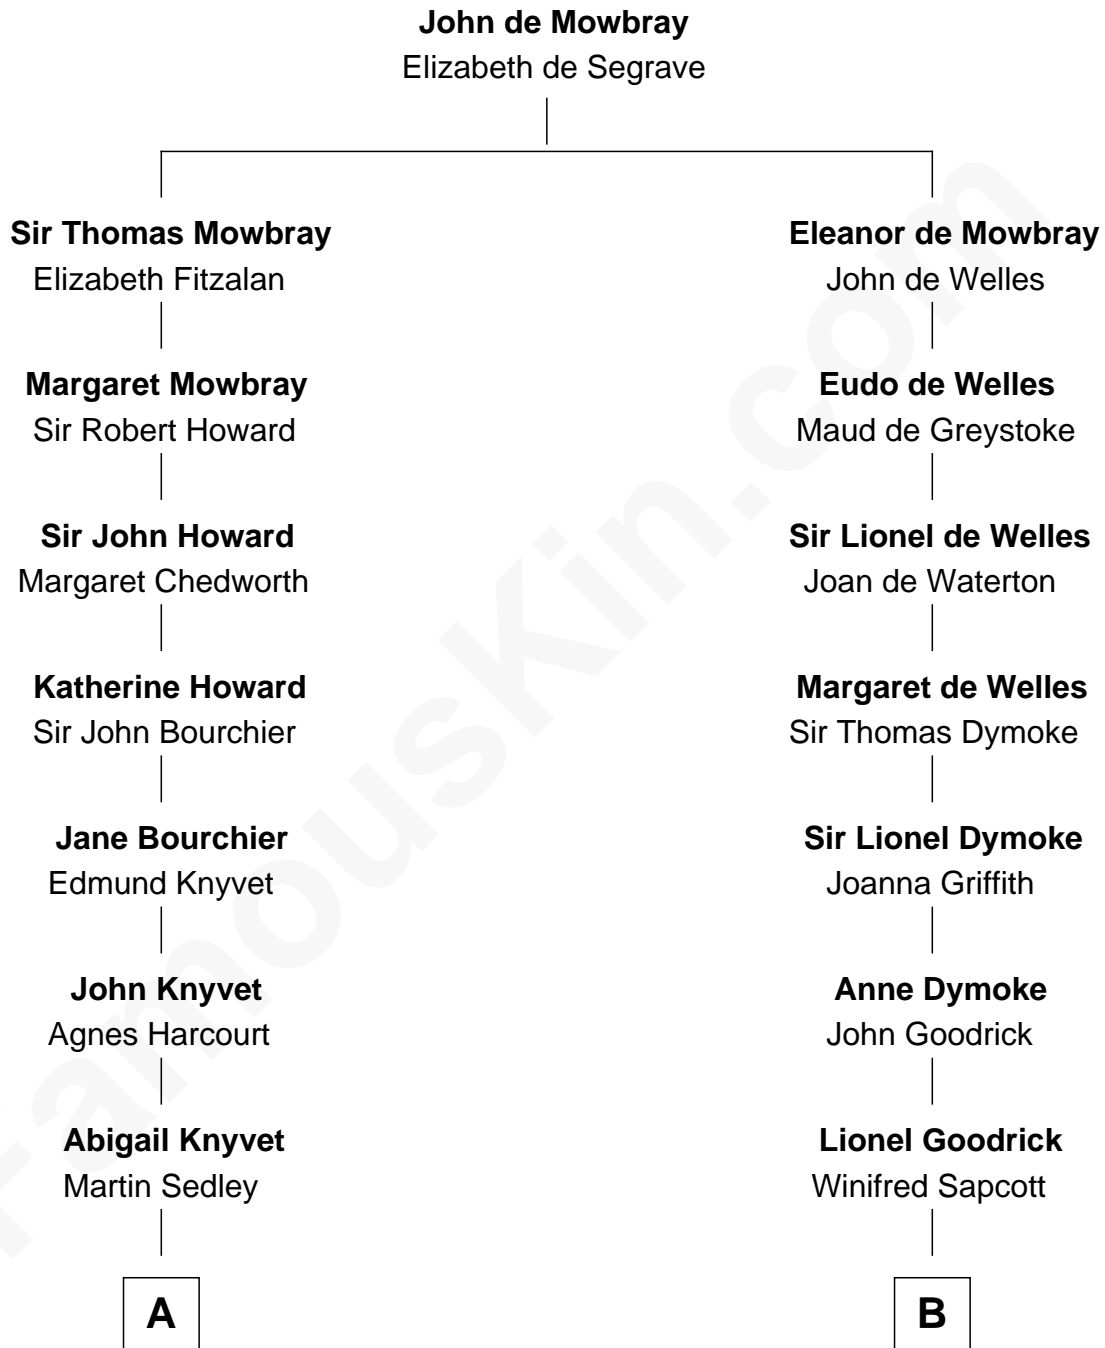

FamousKin.com

Relationship Chart of

Horace Gray

U.S. Supreme Court Justice

15th cousin 5 times removed of

Dave Cowens

NBA Hall of Famer

C