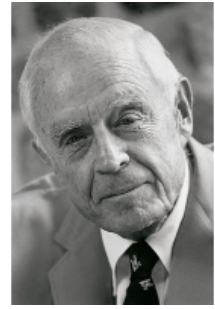

FamousKin.com

Relationship Chart of

Horace Gray

U.S. Supreme Court Justice

6th cousin 4 times removed of

Thomas J. Watson, Jr.

President and CEO of I.B.M.

A

—
Oliver Kittredge

Julia Ann Estabrook

—
Arthur Melville Kittredge

Mary Jeannette Broadwell

—
Mary Jeannette Kittredge

Thomas John Watson

—
Thomas J. Watson, Jr.

President and CEO of I.B.M.