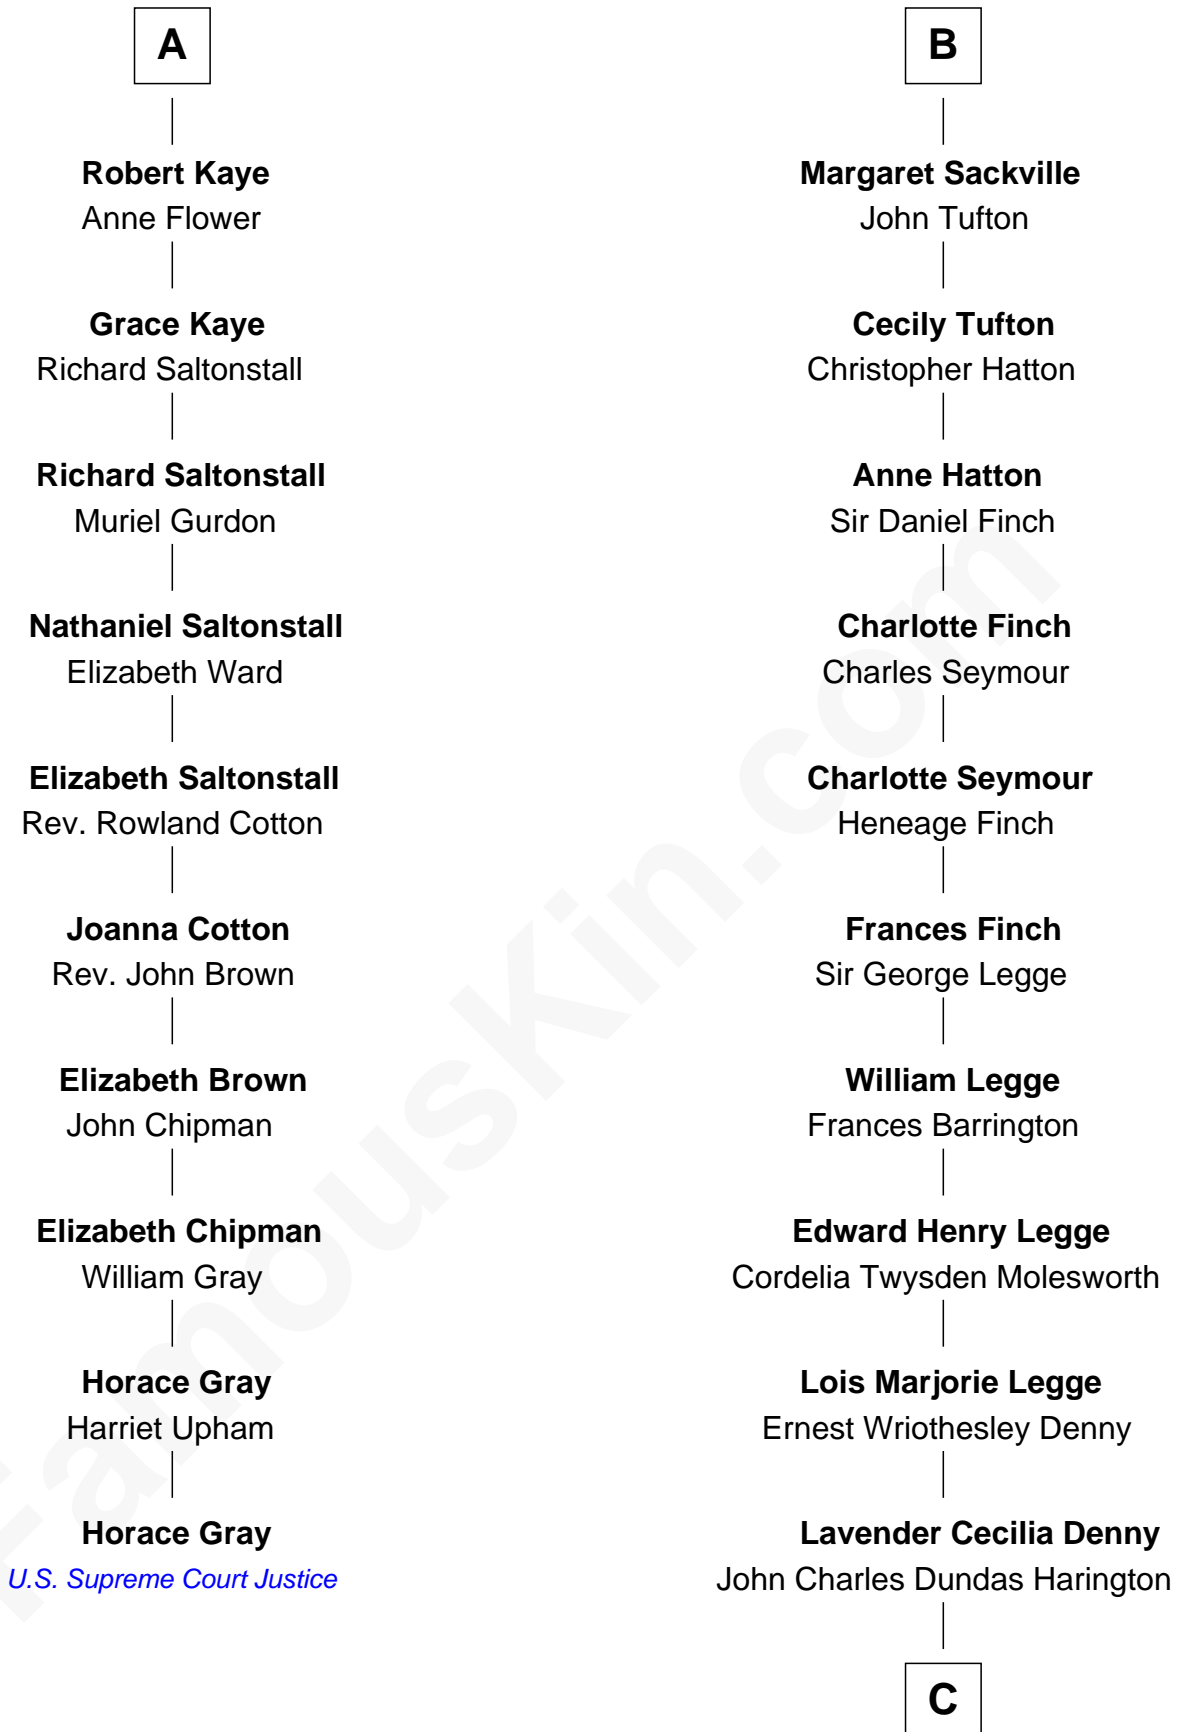

FamousKin.com

Relationship Chart of

Horace Gray

U.S. Supreme Court Justice

16th cousin 2 times removed of

Kit Harington

TV Actor - "Game of Thrones"

Margaret de Stafford

Sir Ralph Neville

C

Sir David Richard Harington

Deborah Jane Catesby

Kit Harington

TV Actor - "Game of Thrones"

FamousKin.com