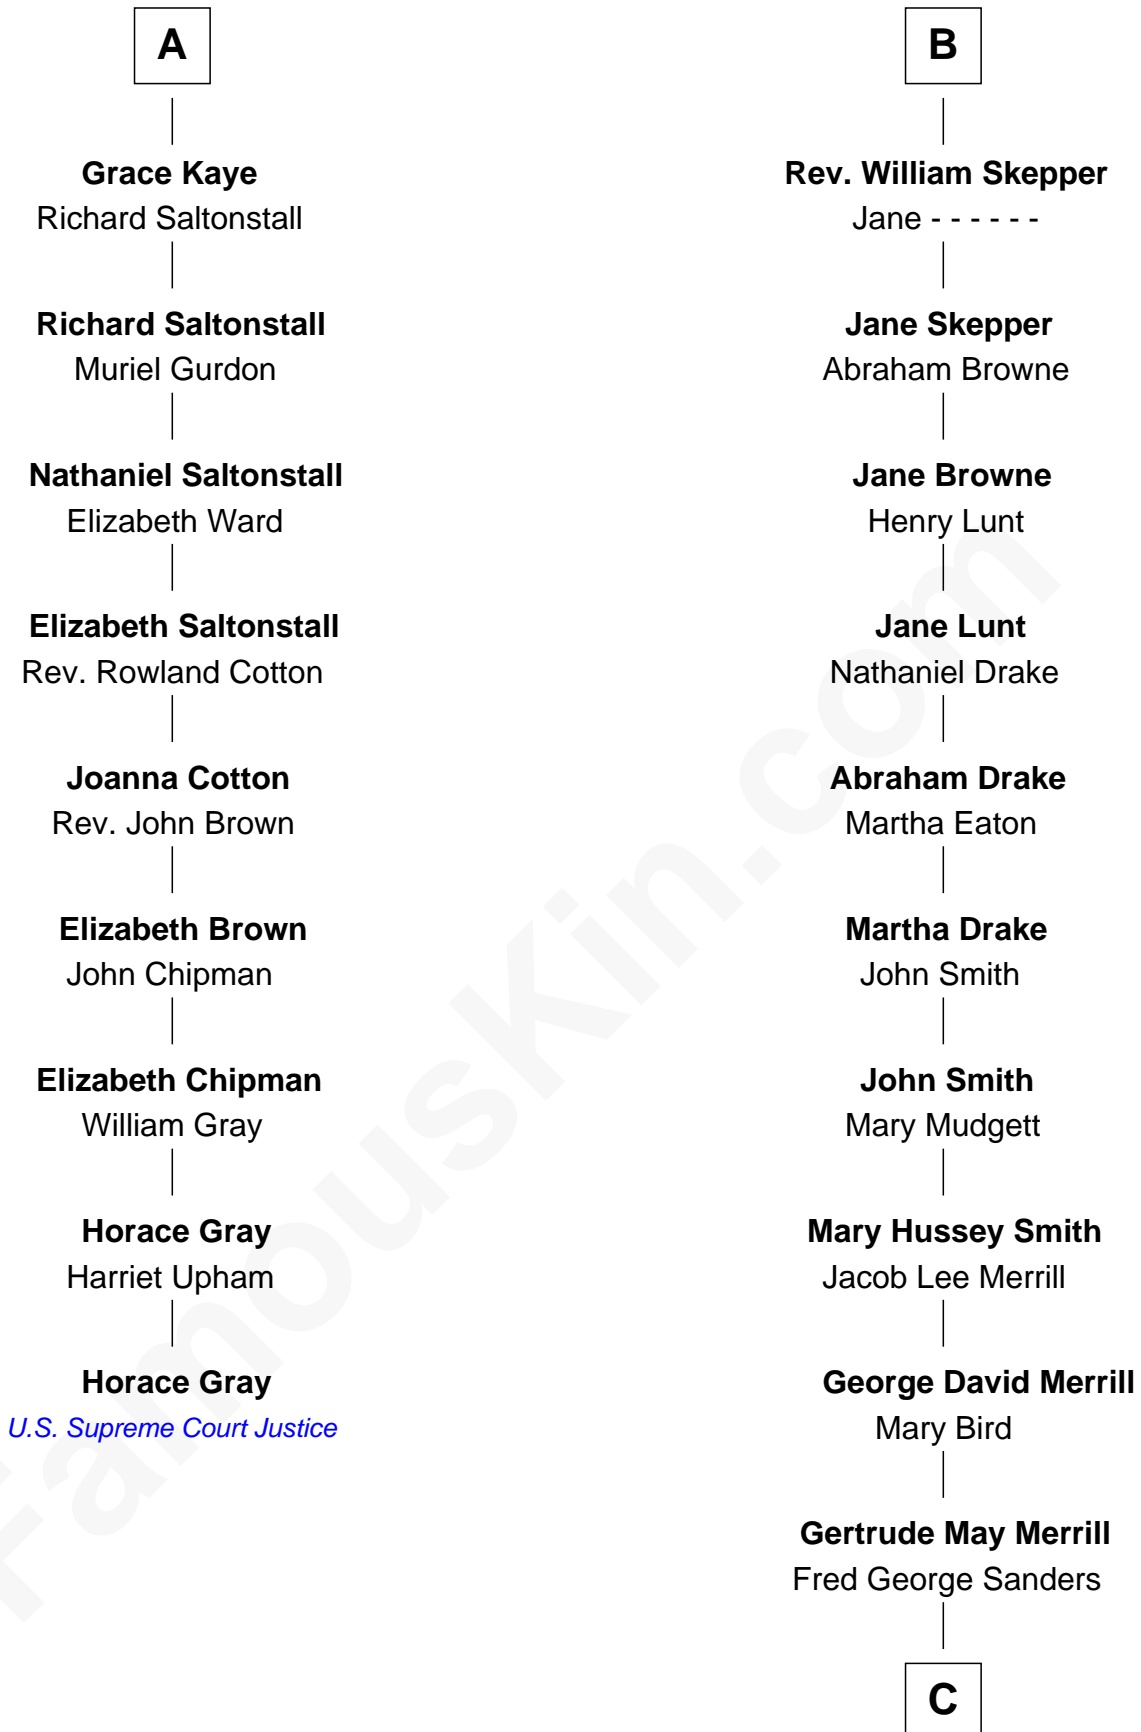

FamousKin.com

Relationship Chart of

Horace Gray

U.S. Supreme Court Justice

15th cousin 4 times removed of

Meghan Markle

Duchess of Sussex, TV Actress

Sir Henry Percy
Elizabeth Mortimer

C

Doris Mary Rita Sanders

Gordon Arnold Markle

Thomas Wayne Markle

Doria Loyce Ragland

Meghan Markle

Duchess of Sussex, TV Actress

FamousKin.com