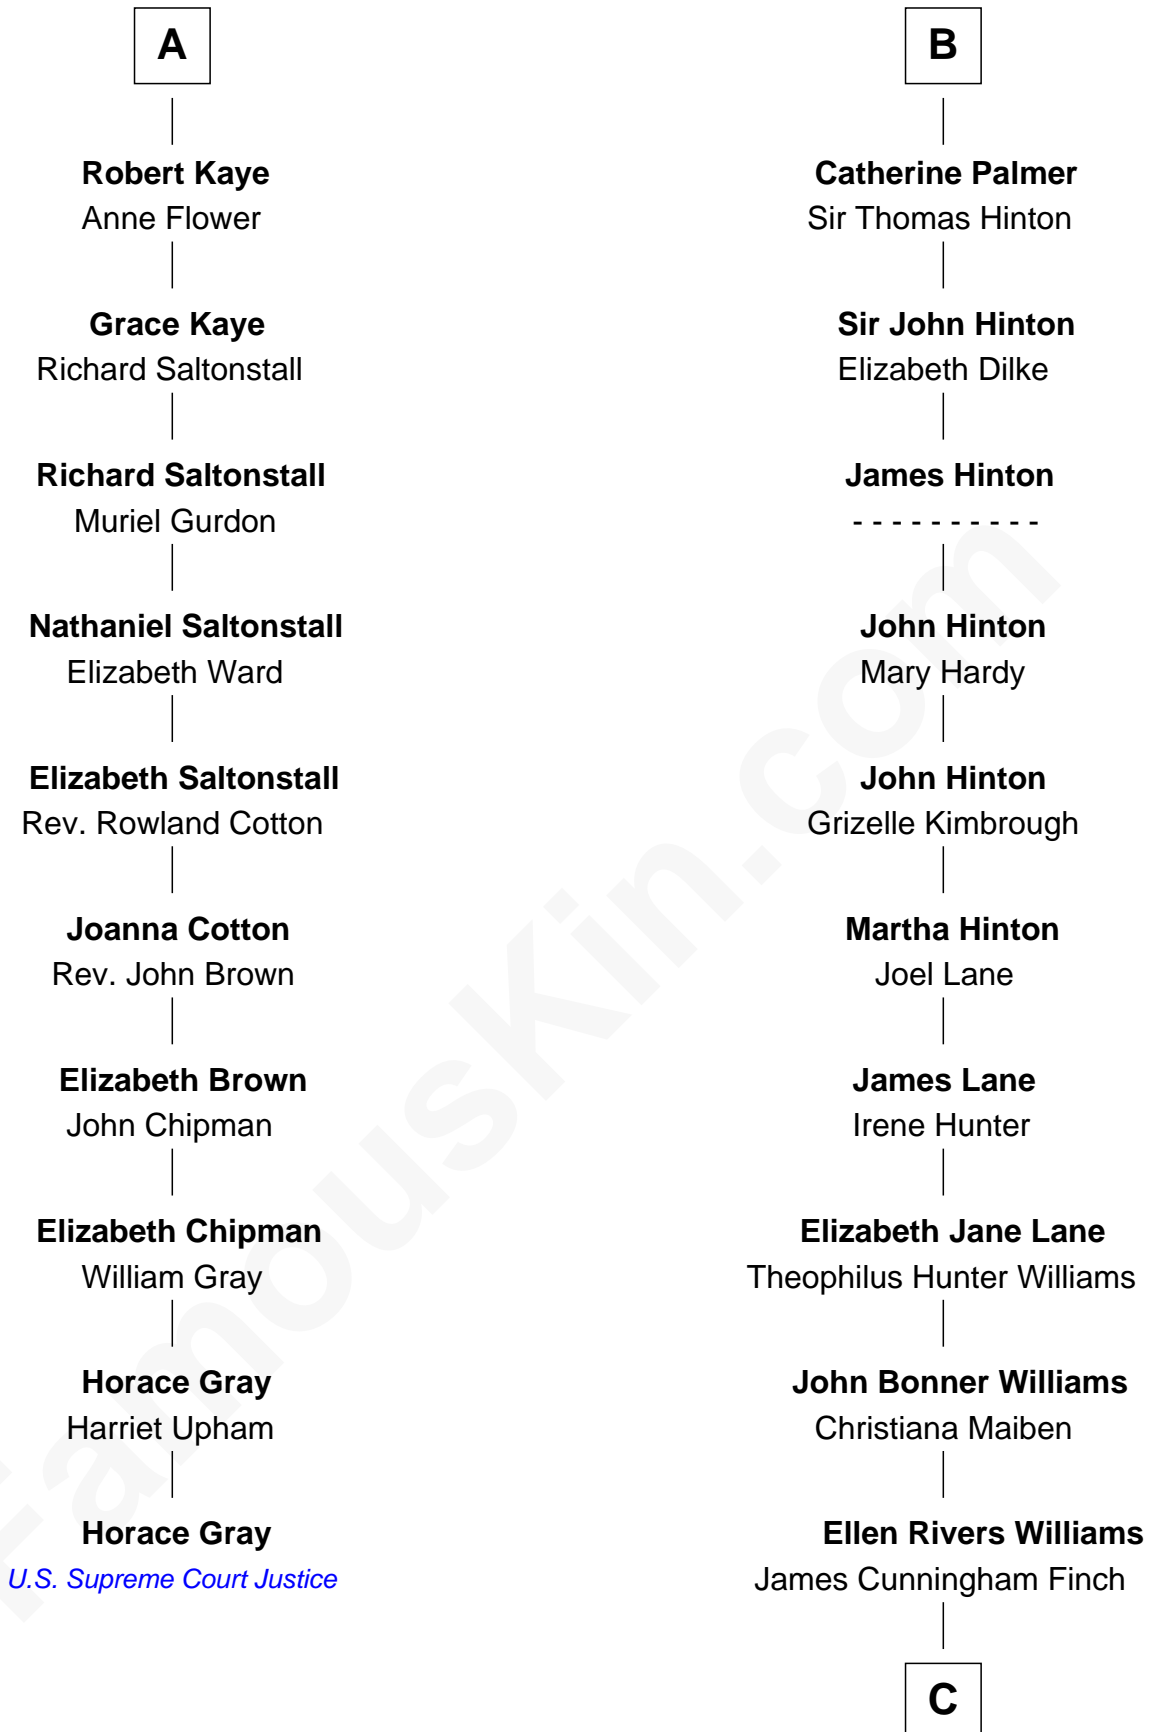

## Relationship Chart of

### Horace Gray

*U.S. Supreme Court Justice*

16th cousin 2 times removed of

**Harper Lee**

*Author of To Kill a Mockingbird*

**C**

**Frances Cunningham Finch**

Amasa Coleman Lee