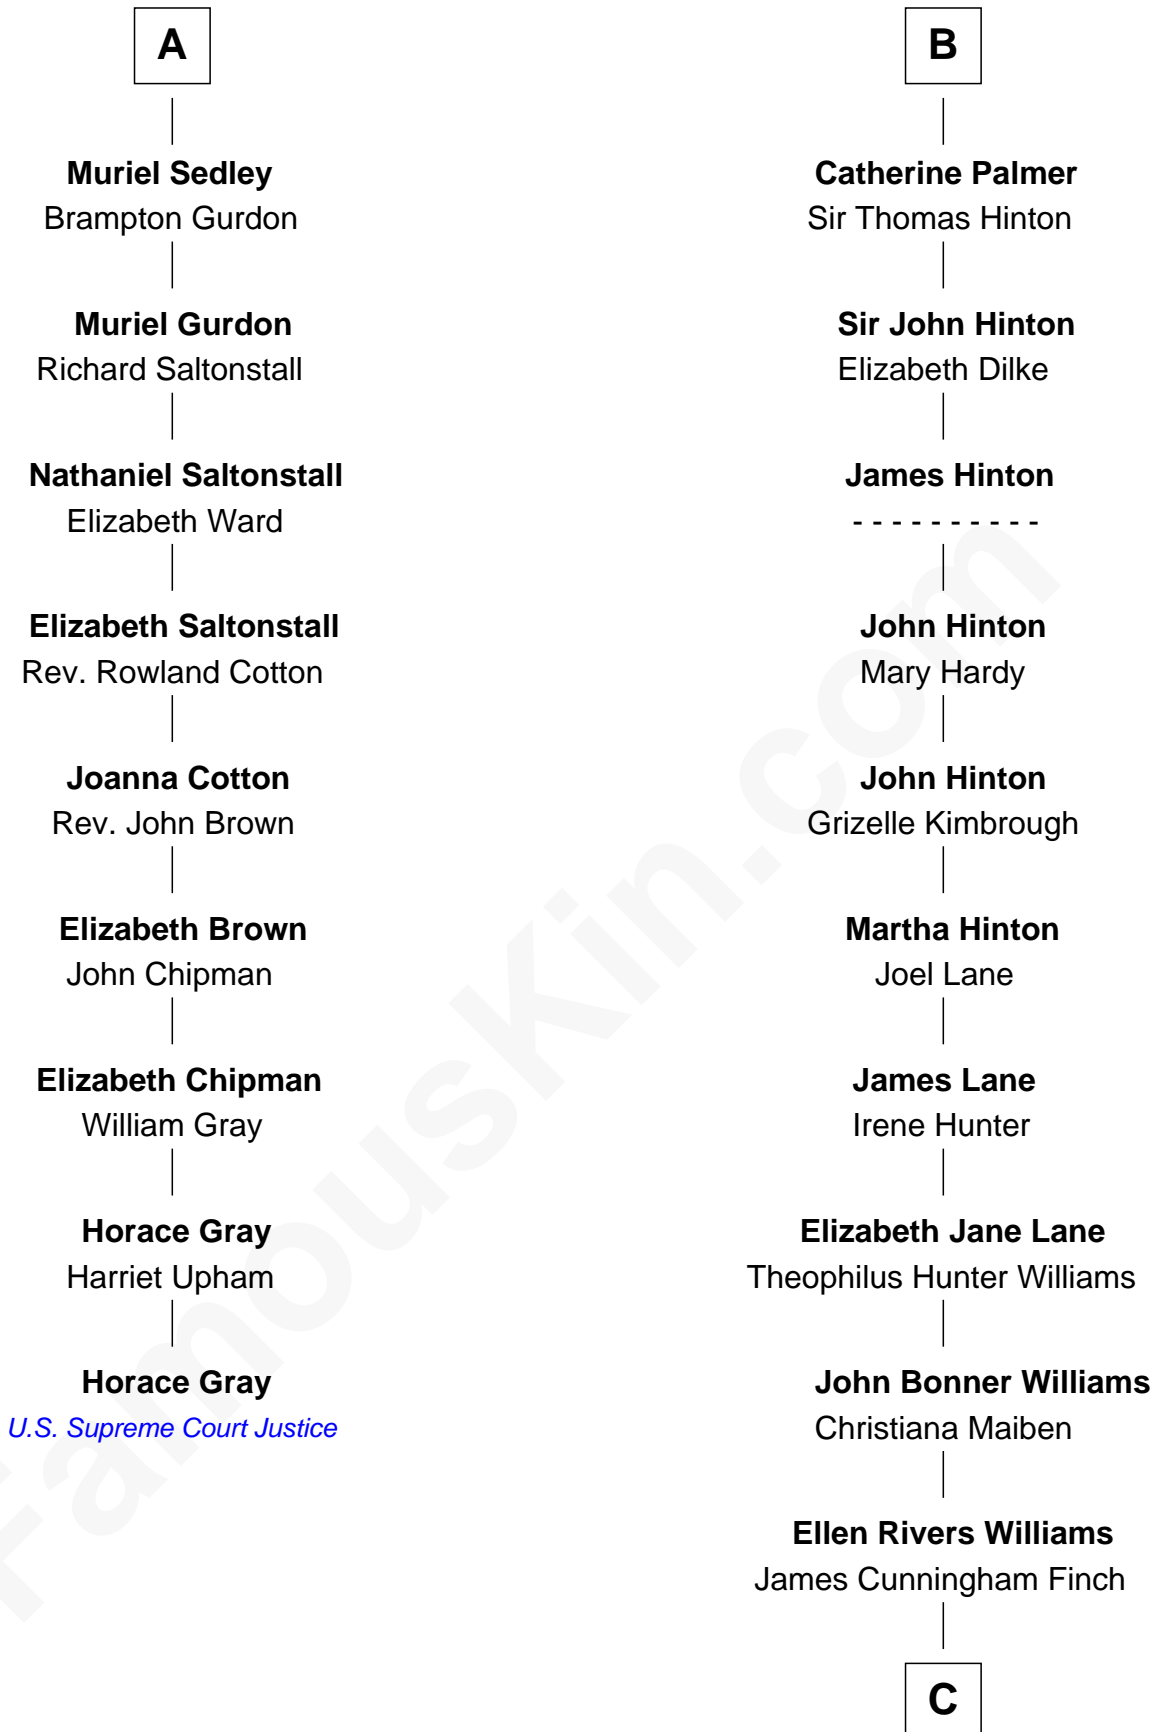

FamousKin.com

Relationship Chart of

Horace Gray

U.S. Supreme Court Justice

15th cousin 3 times removed of

Harper Lee

Author of To Kill a Mockingbird

C

—
Frances Cunningham Finch

Amasa Coleman Lee

—
Harper Lee

Author of To Kill a Mockingbird

FamousKin.com