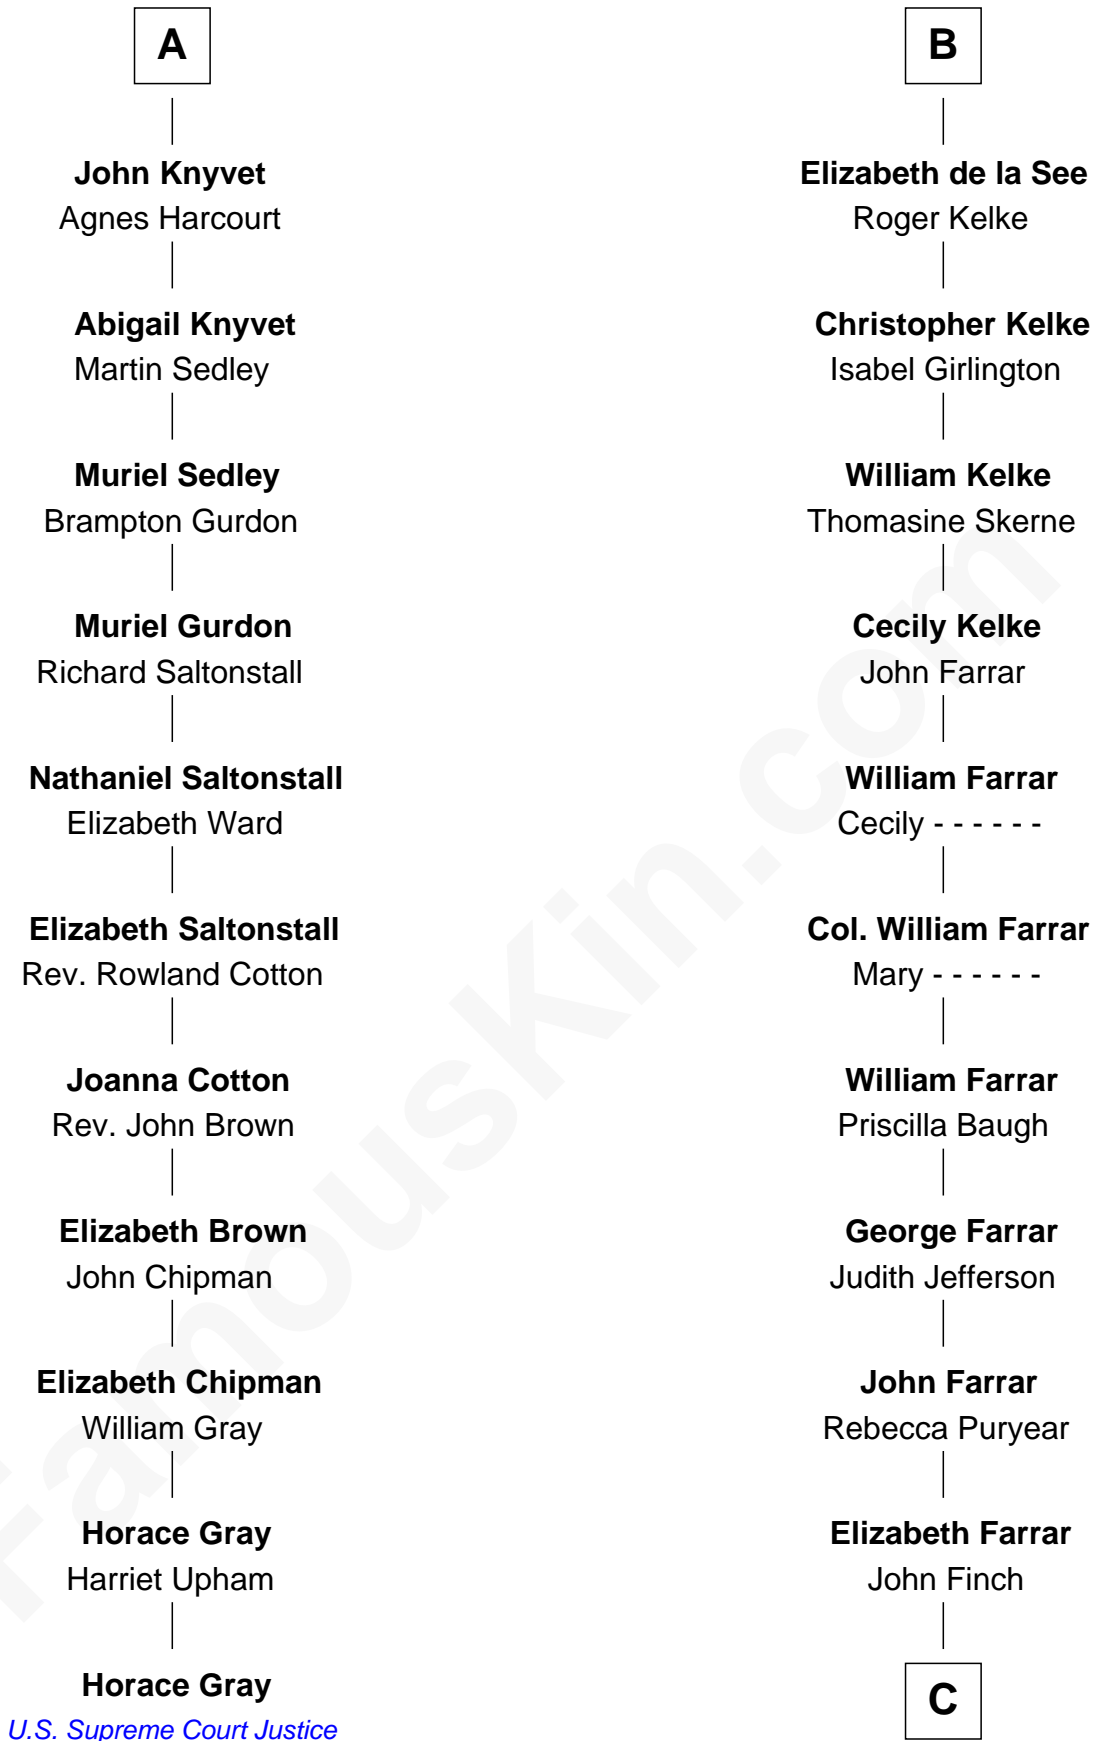

FamousKin.com

Relationship Chart of

Horace Gray

U.S. Supreme Court Justice

17th cousin 4 times removed of

Harper Lee

Author of To Kill a Mockingbird

C