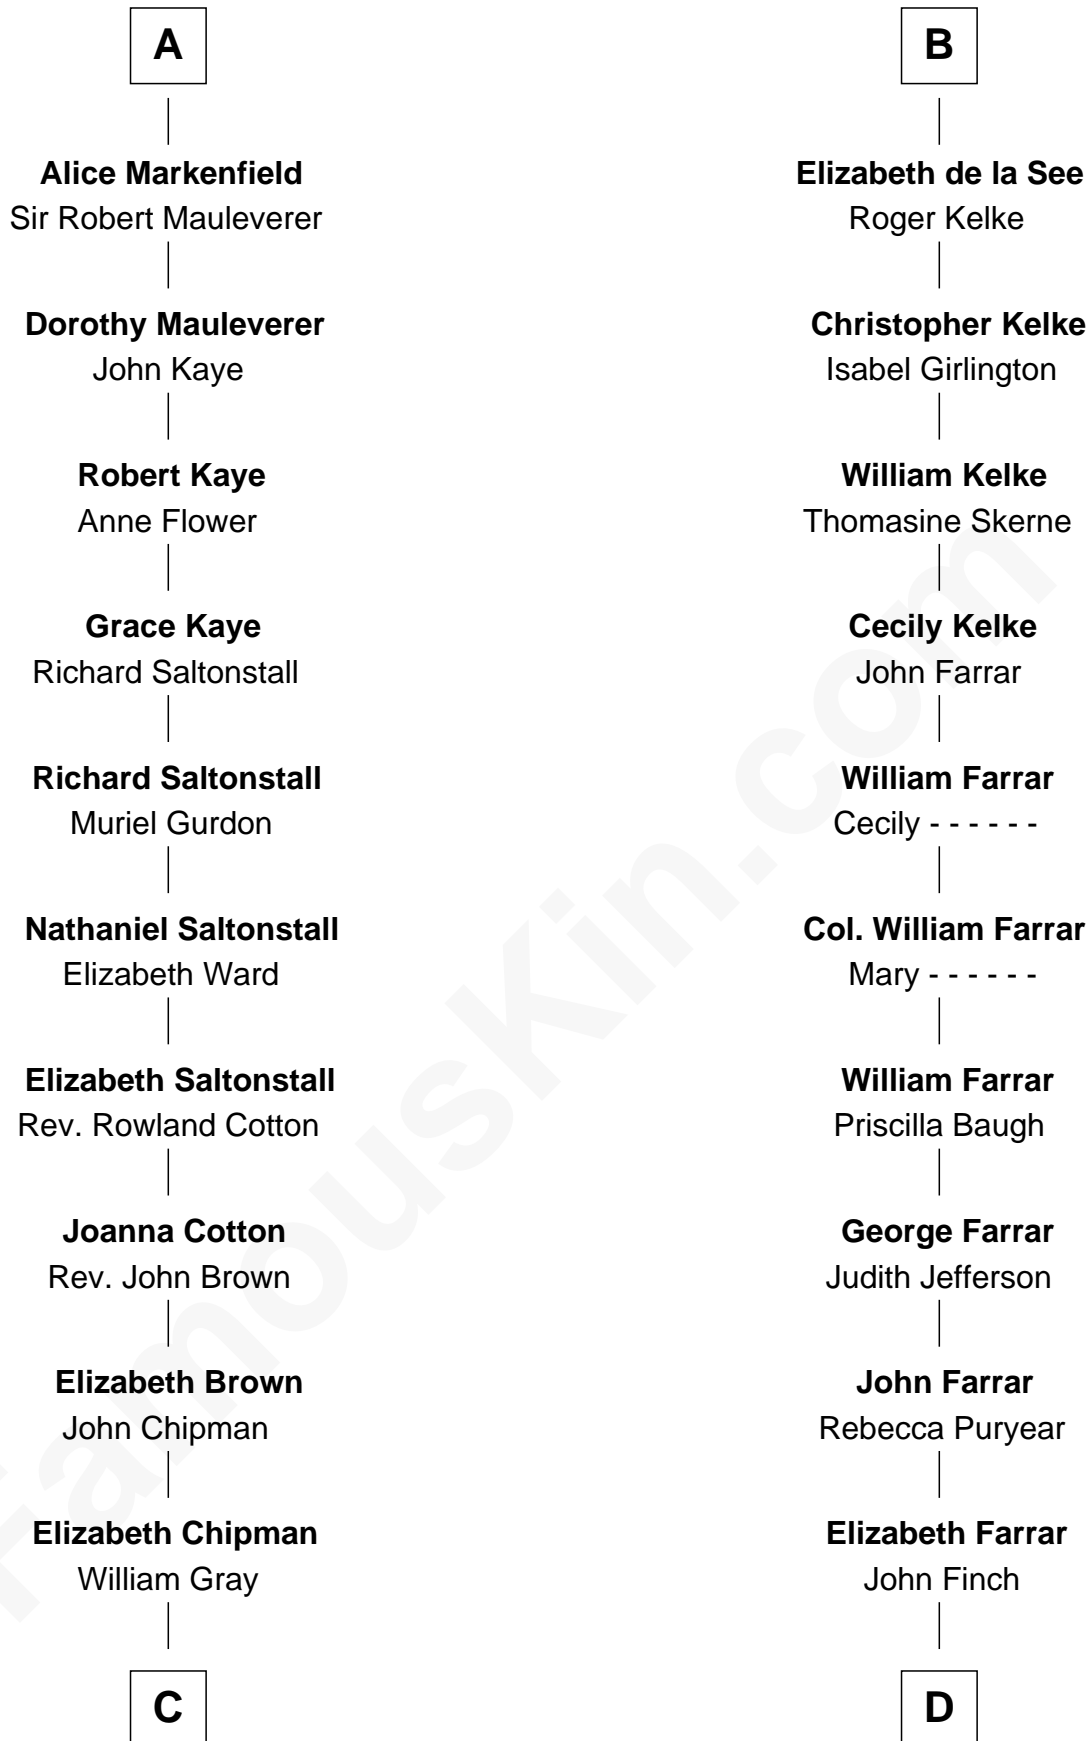

FamousKin.com

Relationship Chart of

Horace Gray

U.S. Supreme Court Justice

18th cousin 3 times removed of

Harper Lee

Author of To Kill a Mockingbird

C

Horace Gray
Harriet Upham

Horace Gray
U.S. Supreme Court Justice

D

John Farrar Finch
Frances Smith

John Robert Finch
Frances Cunningham

James Cunningham Finch
Ellen Rivers Williams

Frances Cunningham Finch
Amasa Coleman Lee