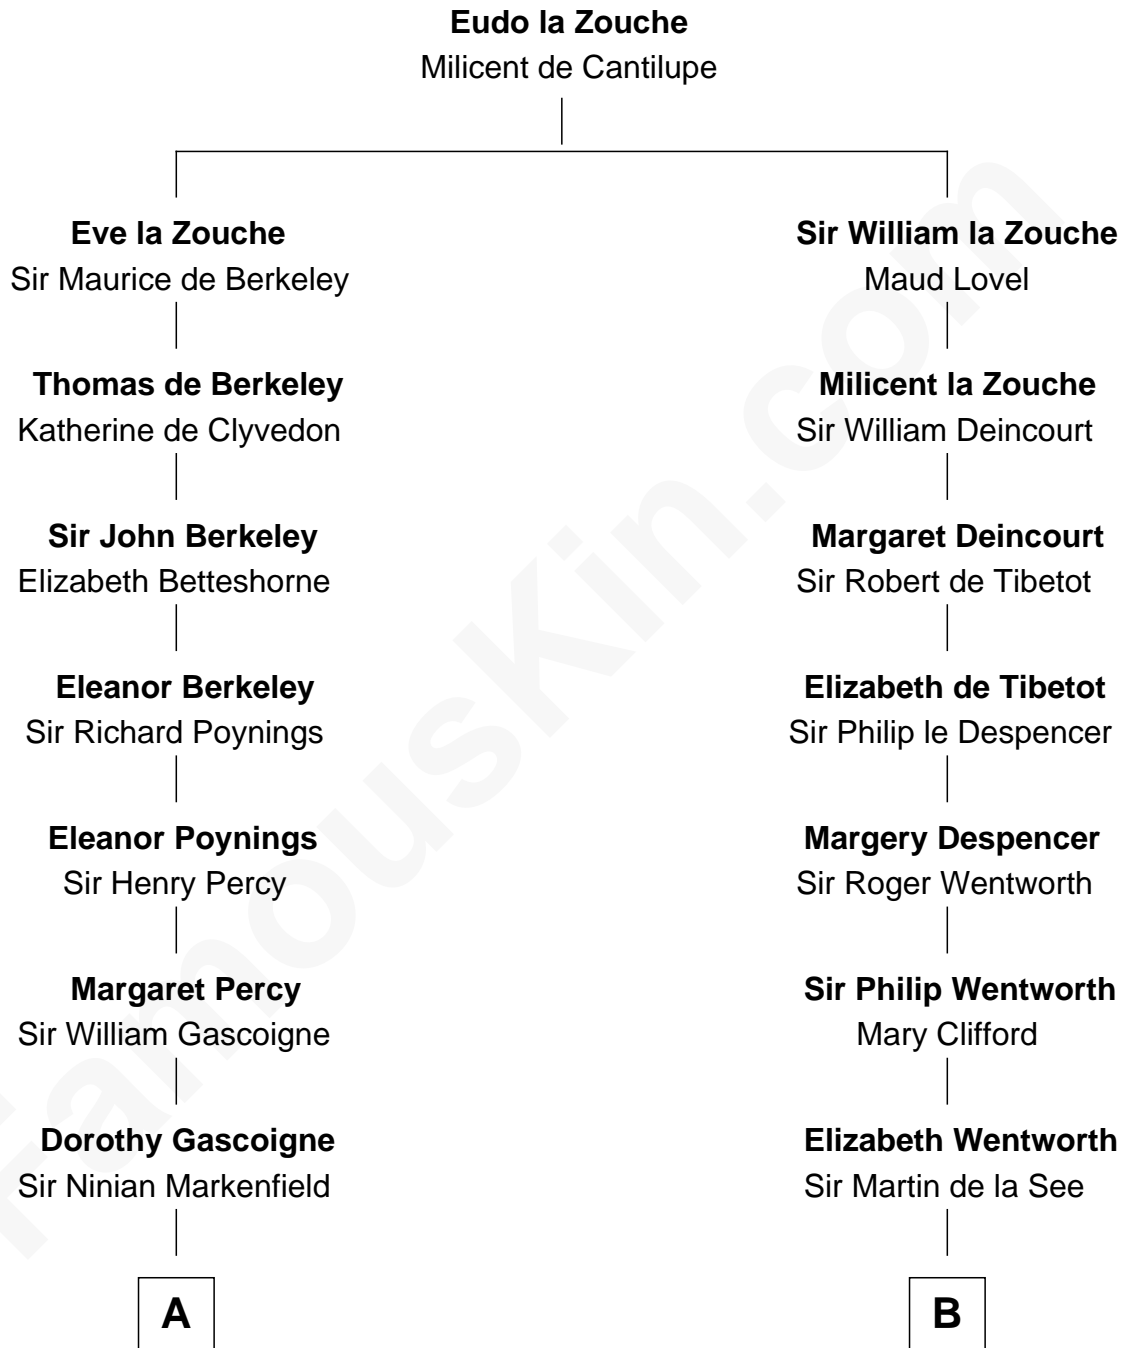

FamousKin.com

Relationship Chart of

Horace Gray

U.S. Supreme Court Justice

18th cousin 3 times removed of

Harper Lee

Author of To Kill a Mockingbird

C

Horace Gray
Harriet Upham

Horace Gray
U.S. Supreme Court Justice

D

John Farrar Finch
Frances Smith

John Robert Finch
Frances Cunningham

James Cunningham Finch
Ellen Rivers Williams

Frances Cunningham Finch
Amasa Coleman Lee