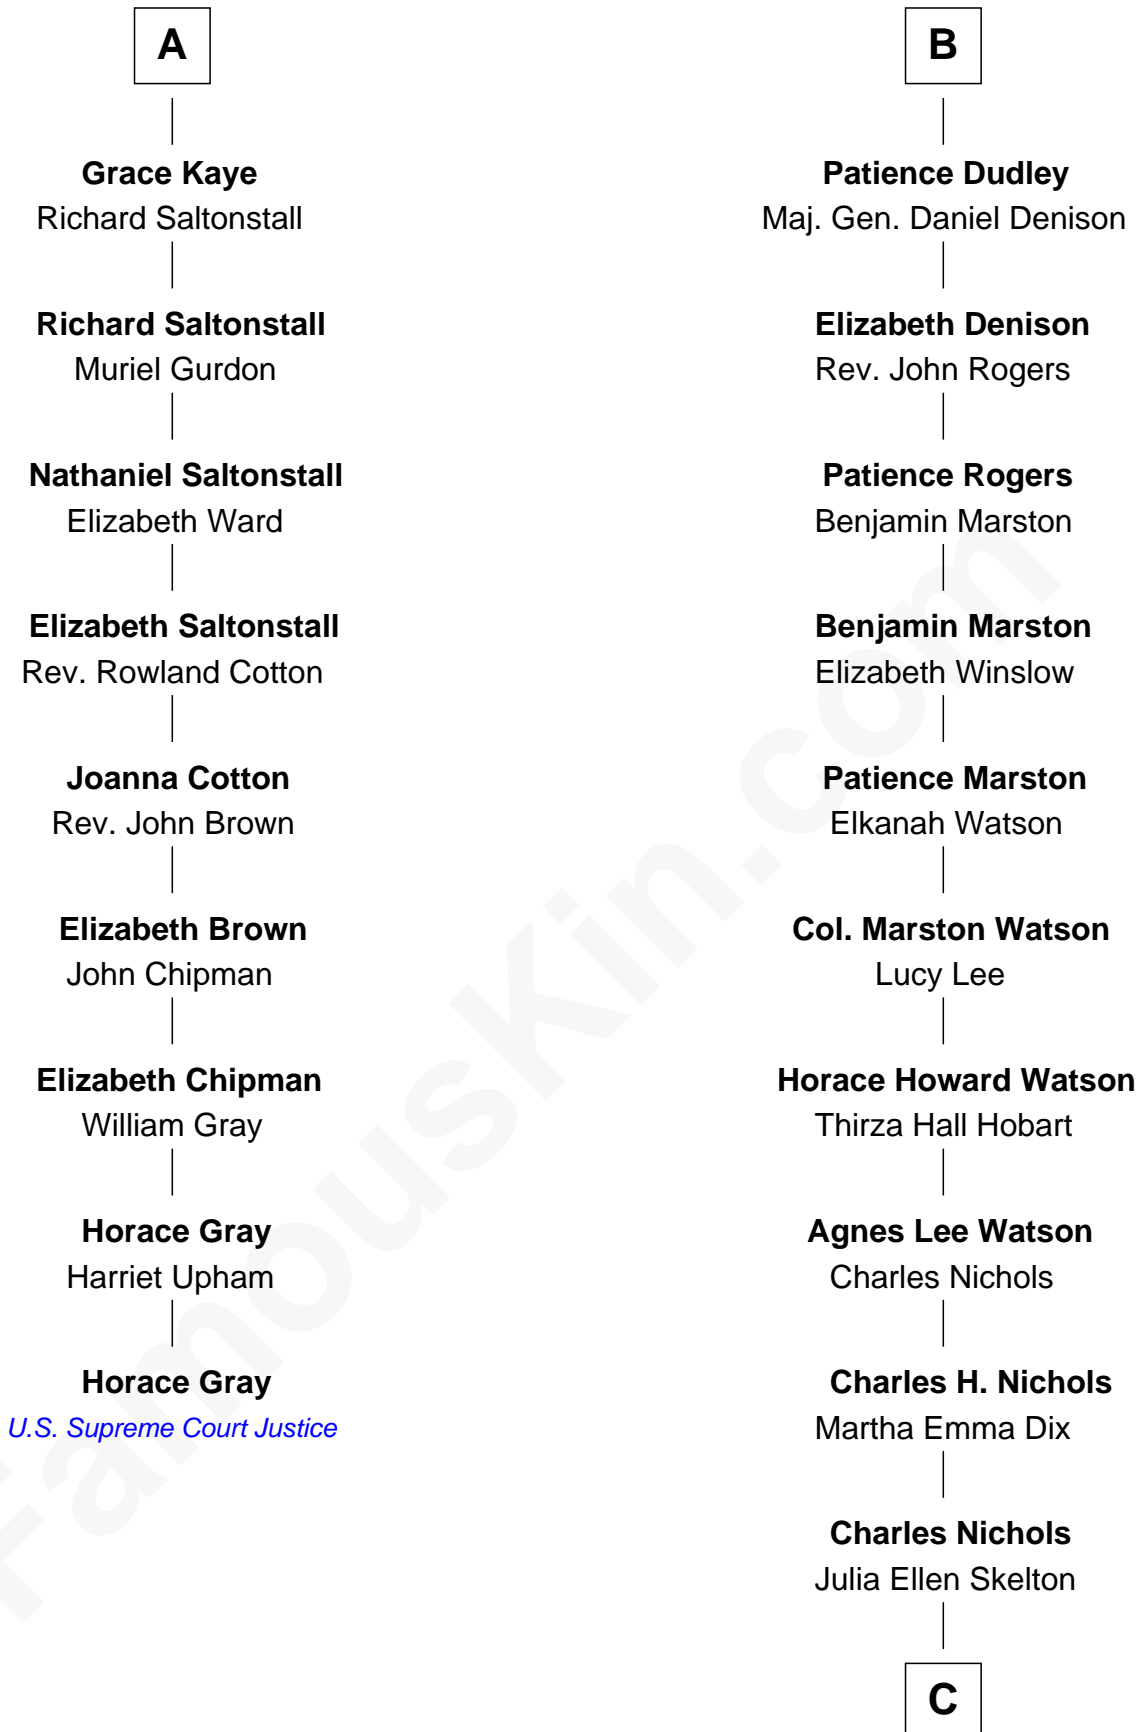

FamousKin.com

Relationship Chart of

Horace Gray

U.S. Supreme Court Justice

15th cousin 4 times removed of

John Cena

Movie Actor and WWE Pro Wrestler

C