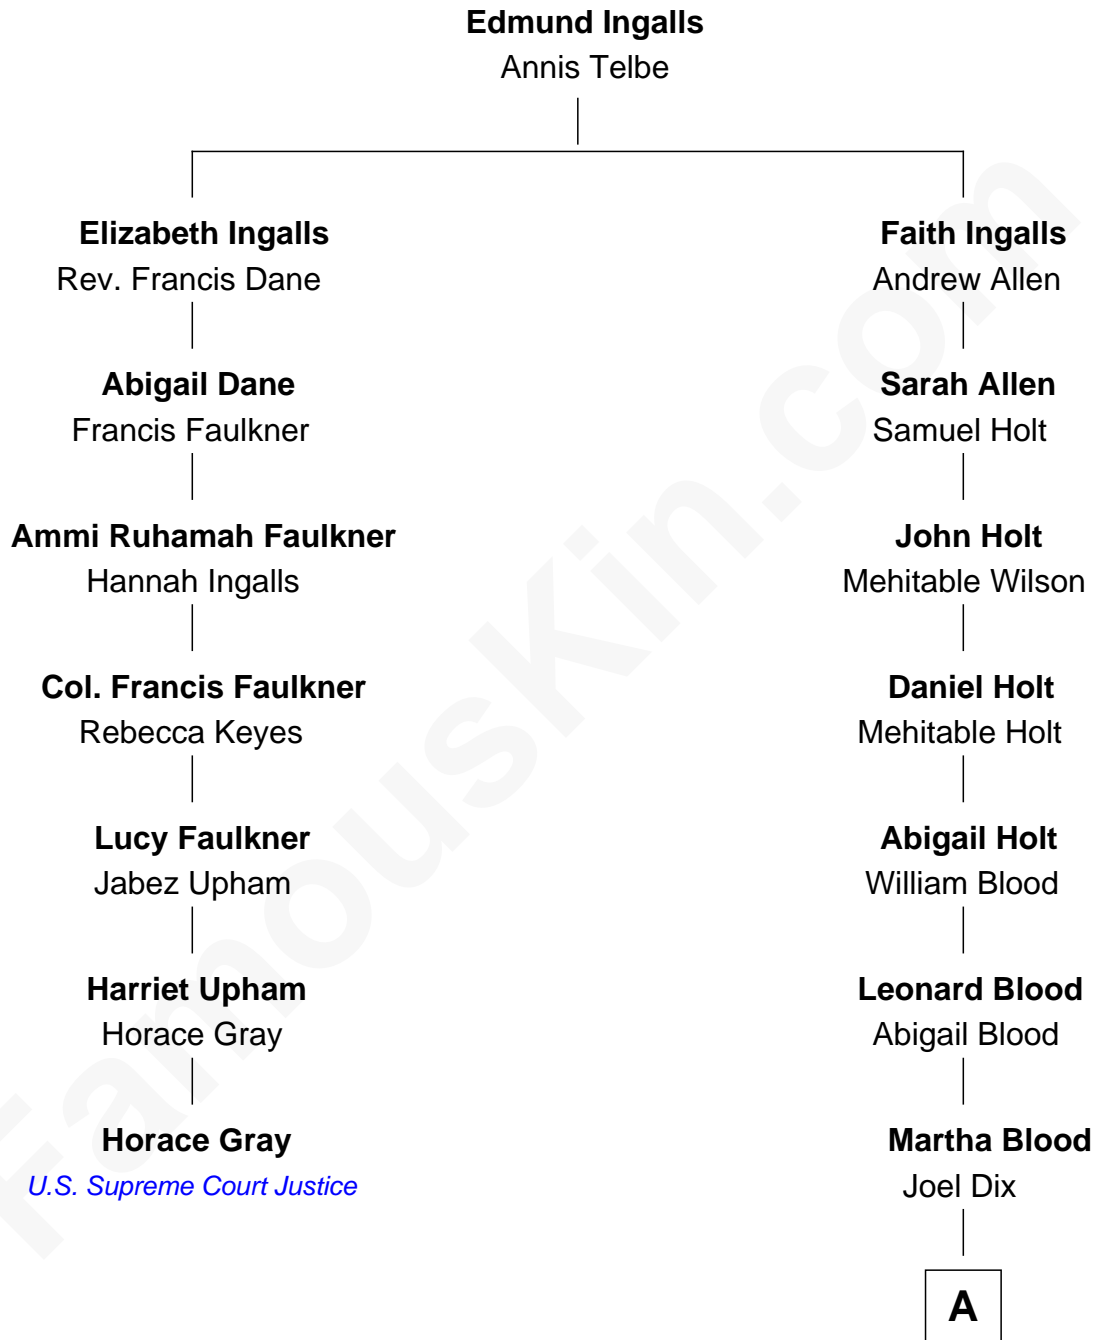

# FamousKin.com Relationship Chart of

**Horace Gray**

*U.S. Supreme Court Justice*

6th cousin 5 times removed of

**John Cena**

*Movie Actor and WWE Pro Wrestler*

**A**

Martha Emma Dix