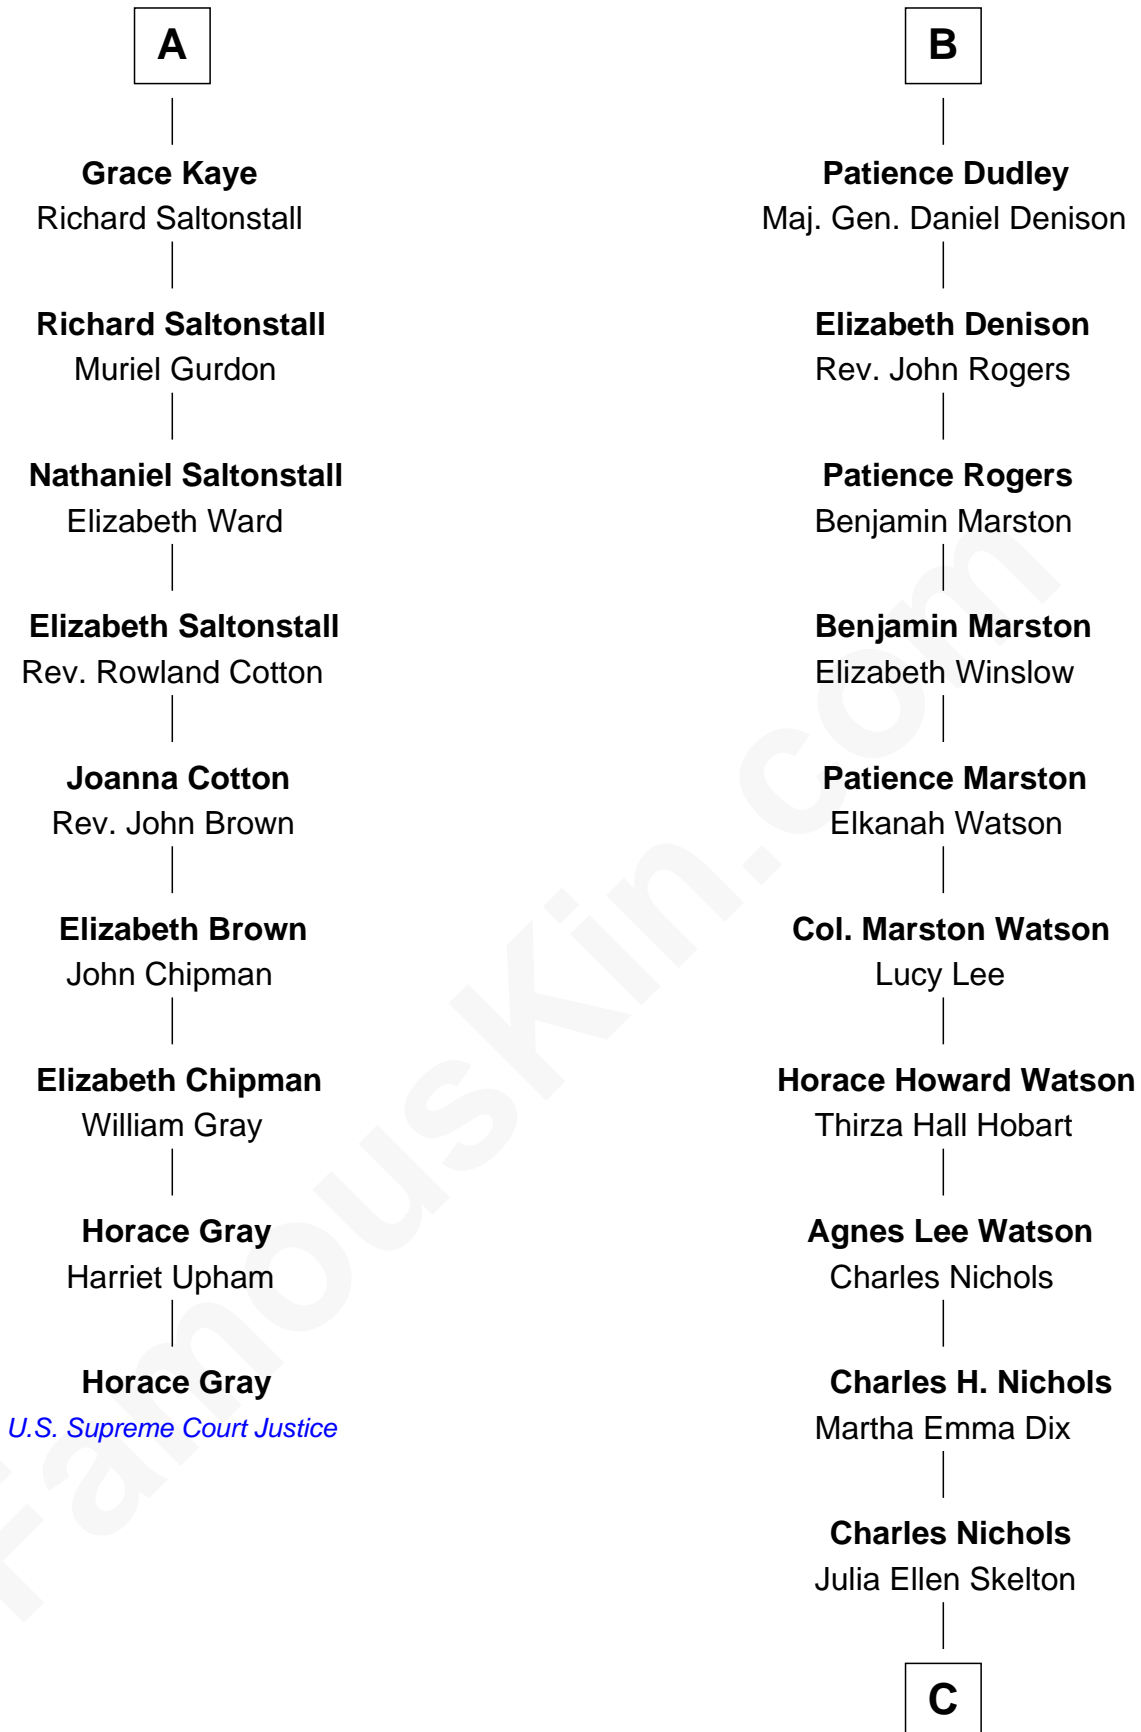

# FamousKin.com Relationship Chart of

**Horace Gray**

*U.S. Supreme Court Justice*

15th cousin 4 times removed of

**John Cena**

*Movie Actor and WWE Pro Wrestler*

**Sir Ralph Neville**

Joan Beaufort

**C**

**Natalie Nichols**

Ulysses John Lupien

**Carol Frances Lupien**

John Joseph Cena

**John Cena**

*Actor and Pro Wrestler*