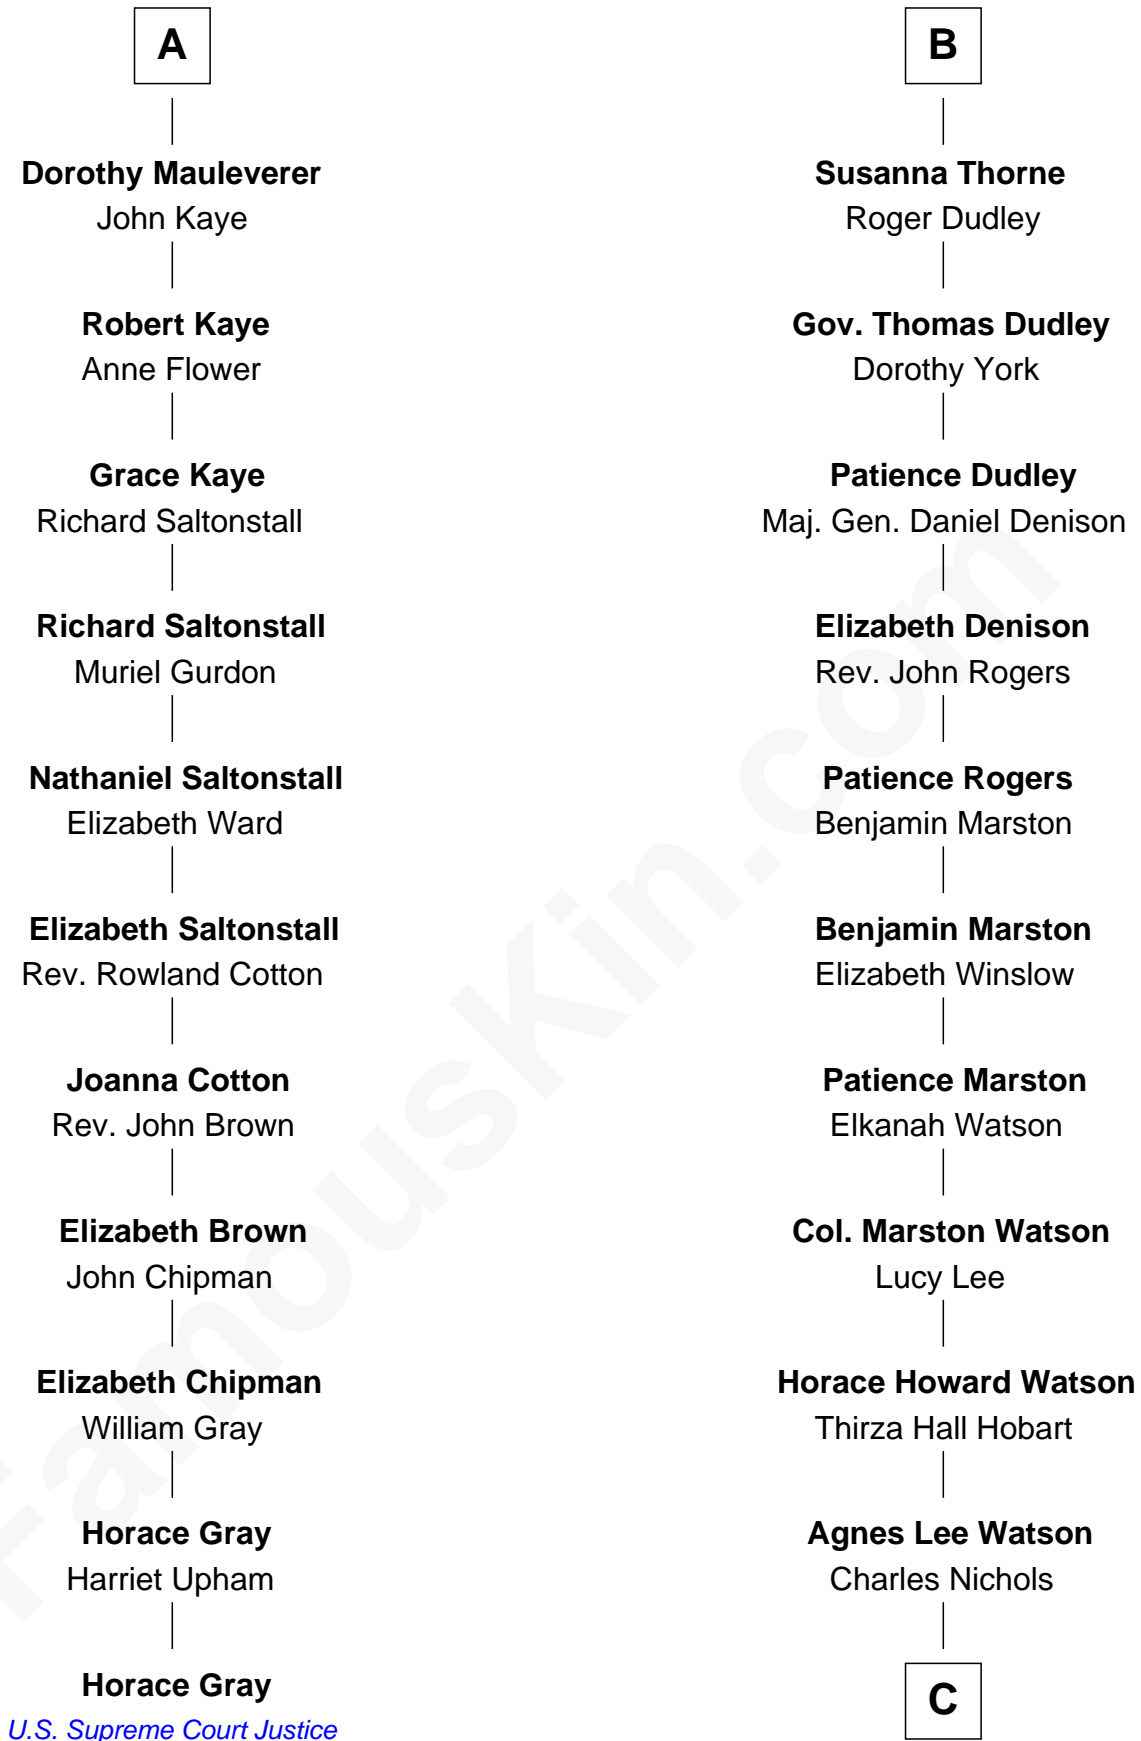

FamousKin.com

Relationship Chart of

Horace Gray

U.S. Supreme Court Justice

17th cousin 4 times removed of

John Cena

Movie Actor and WWE Pro Wrestler

C