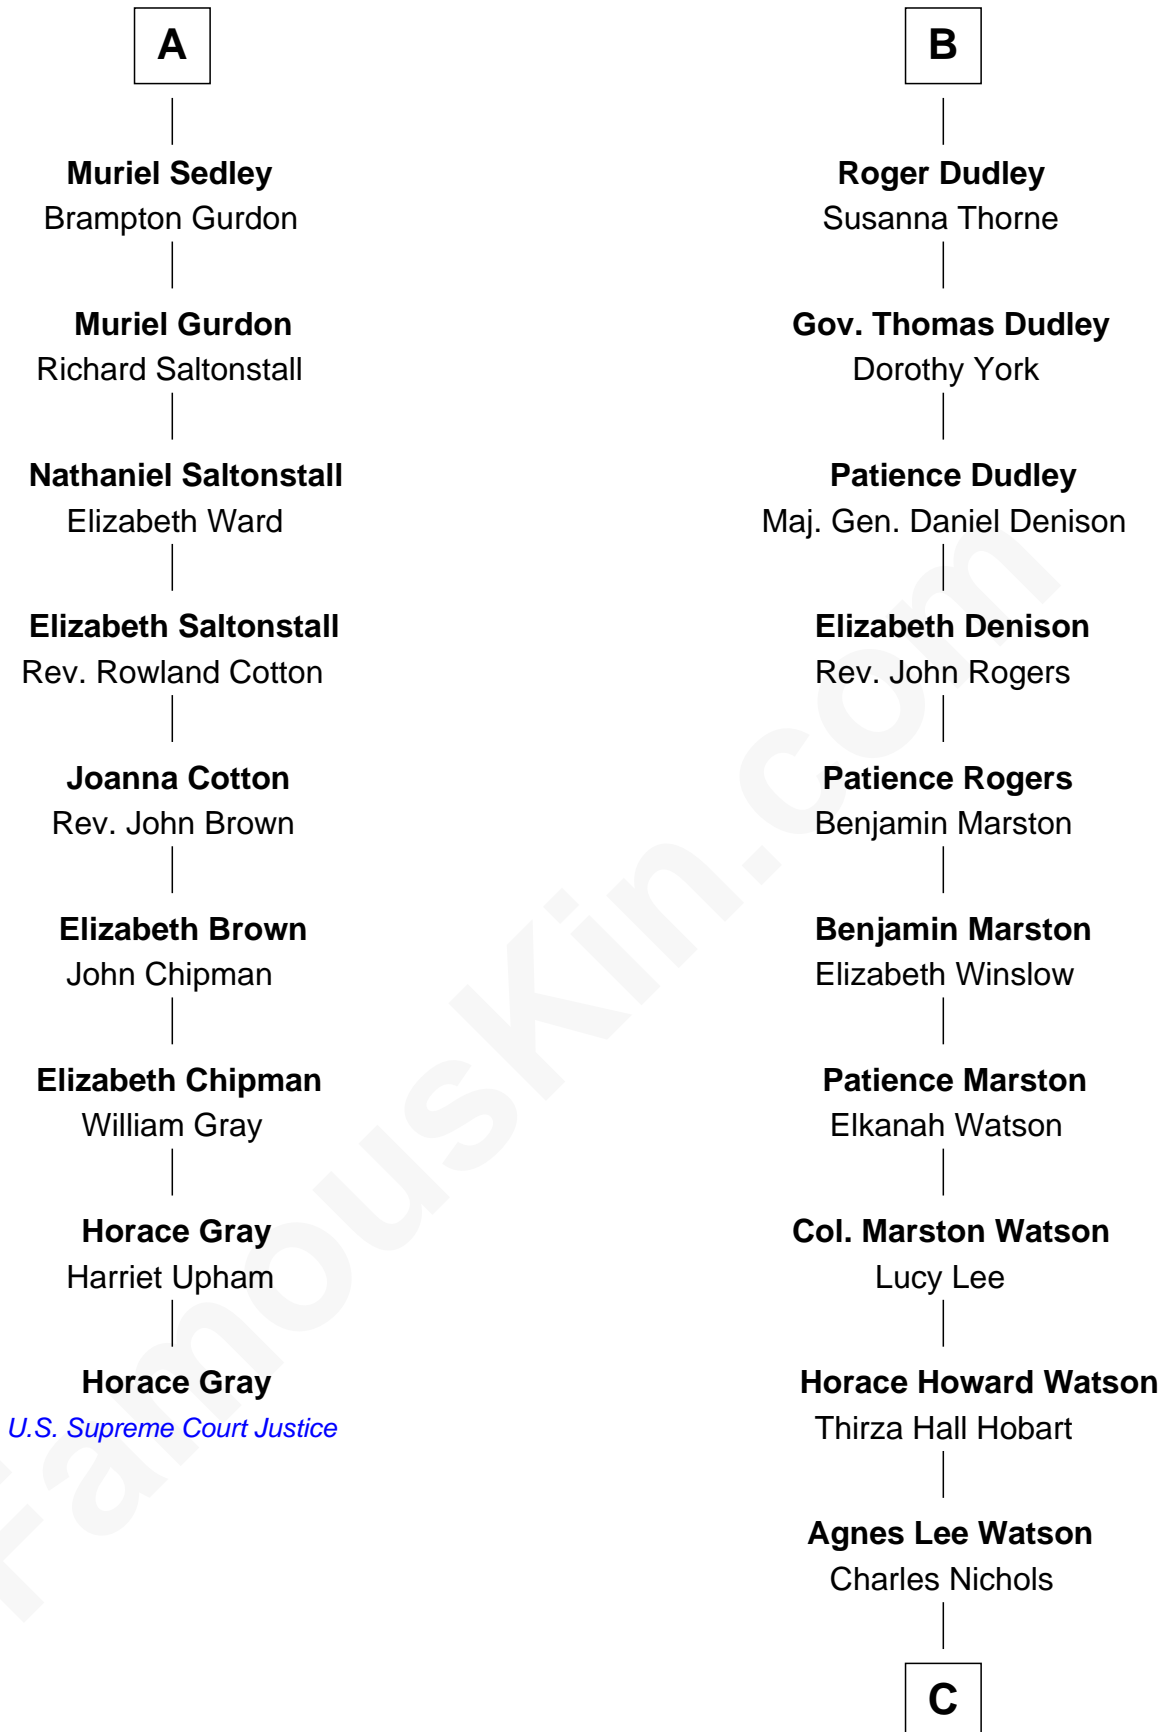

FamousKin.com

Relationship Chart of

Horace Gray

U.S. Supreme Court Justice

15th cousin 6 times removed of

John Cena

Movie Actor and WWE Pro Wrestler

C