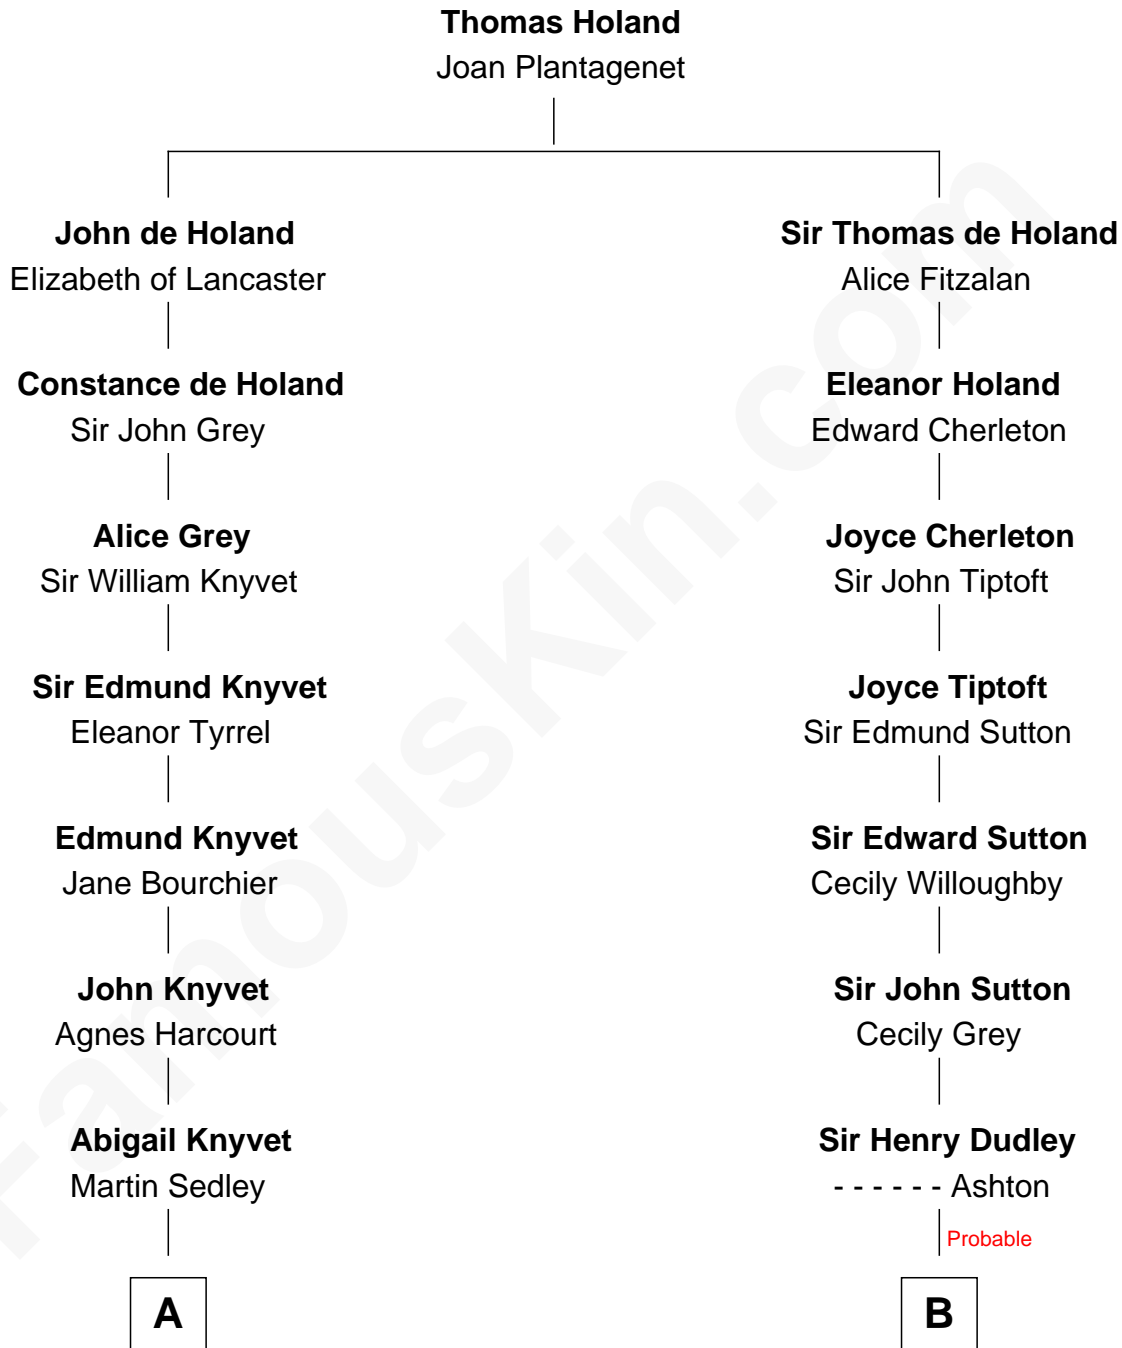

FamousKin.com

Relationship Chart of

Horace Gray

U.S. Supreme Court Justice

15th cousin 6 times removed of

John Cena

Movie Actor and WWE Pro Wrestler

C