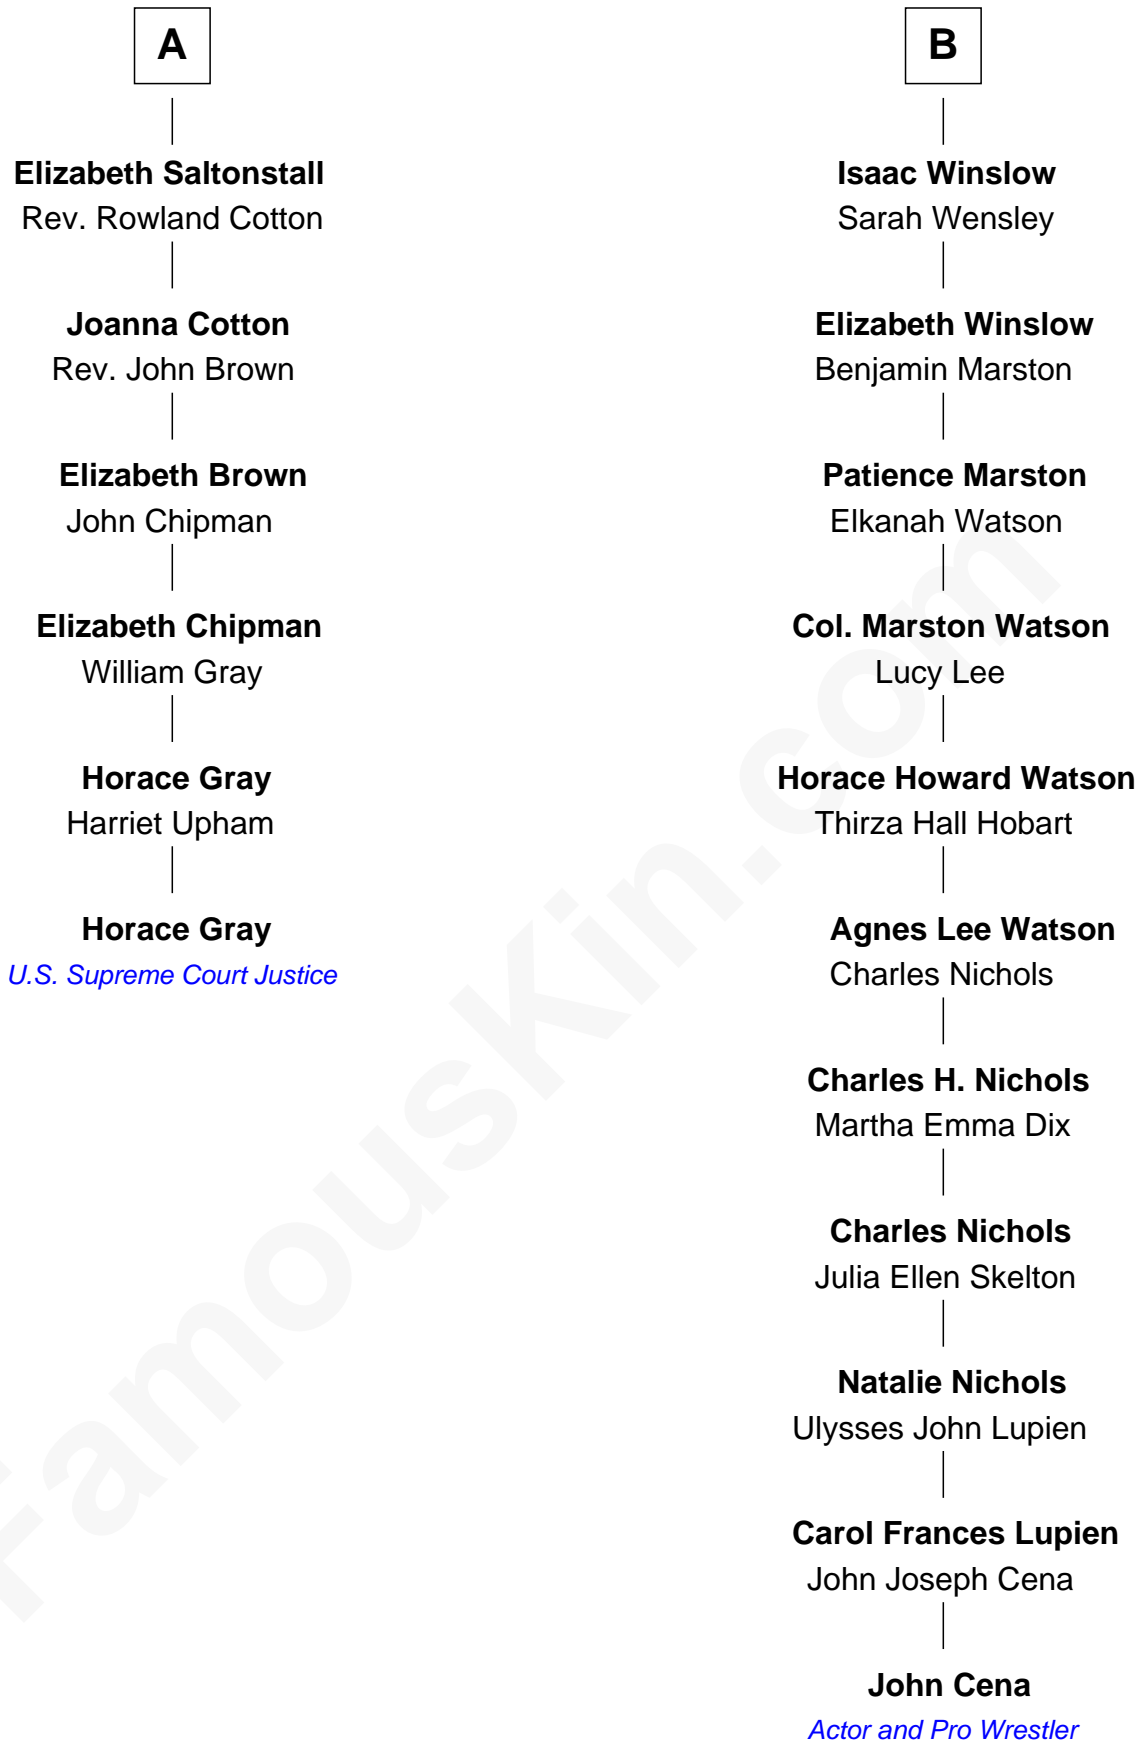

FamousKin.com

Relationship Chart of

Horace Gray

U.S. Supreme Court Justice

12th cousin 5 times removed of

John Cena

Movie Actor and WWE Pro Wrestler

John Cena photo by [Edward Joseph Hersom II](#)