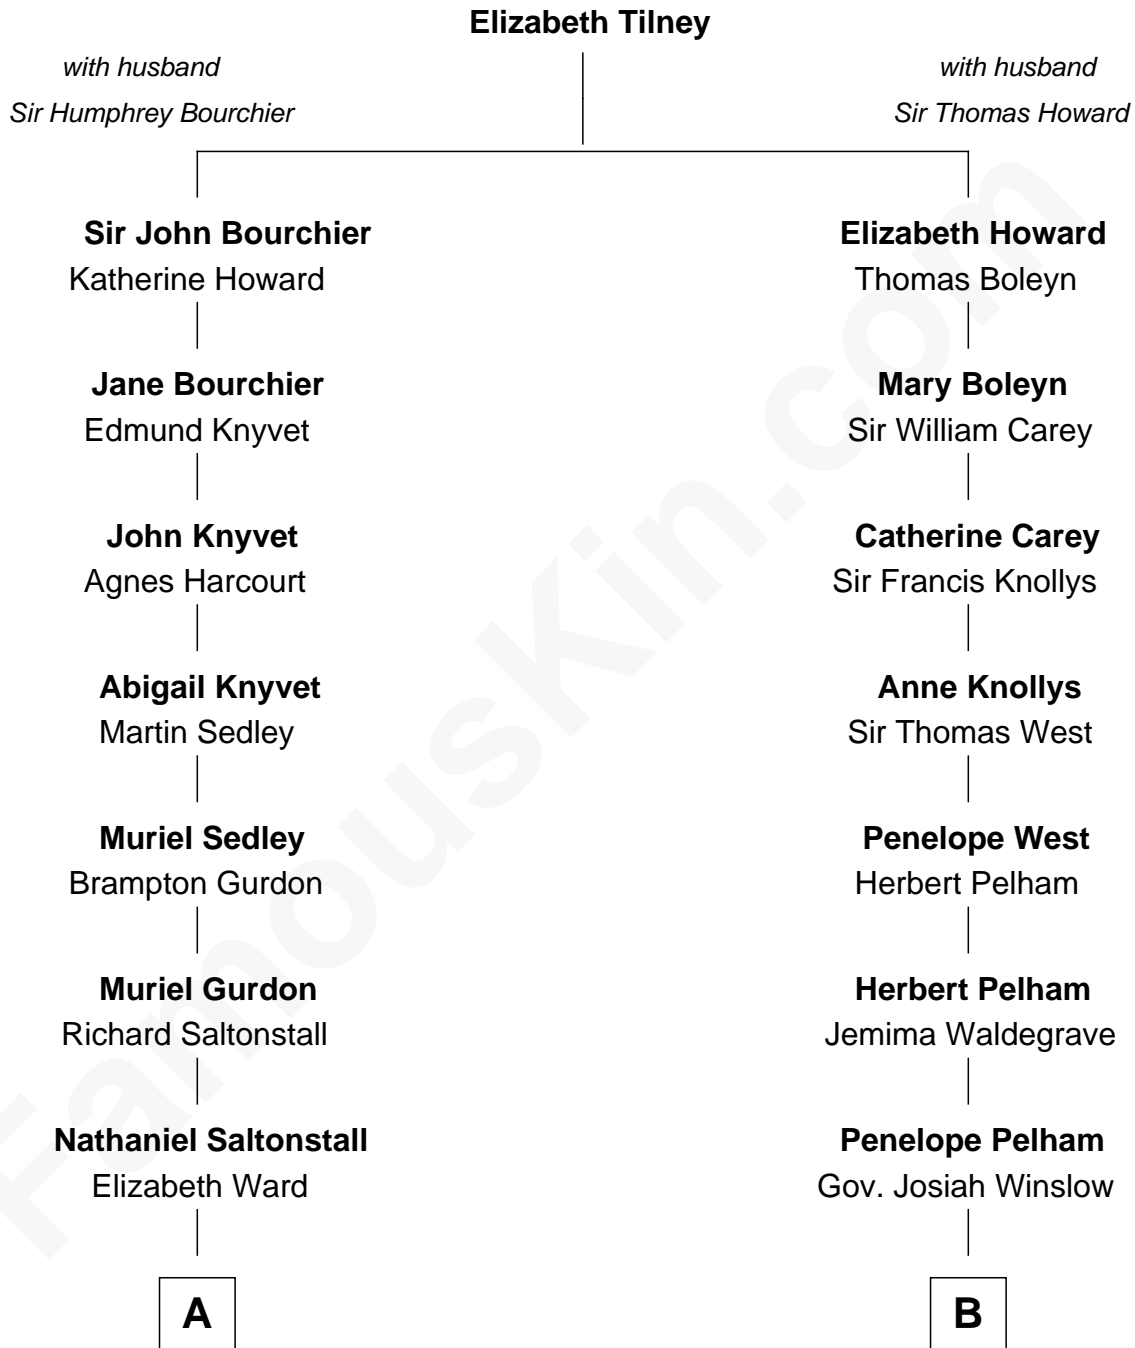

FamousKin.com

Relationship Chart of

Horace Gray

U.S. Supreme Court Justice

12th cousin 5 times removed of

John Cena

Movie Actor and WWE Pro Wrestler

John Cena photo by [Edward Joseph Hersom II](#)