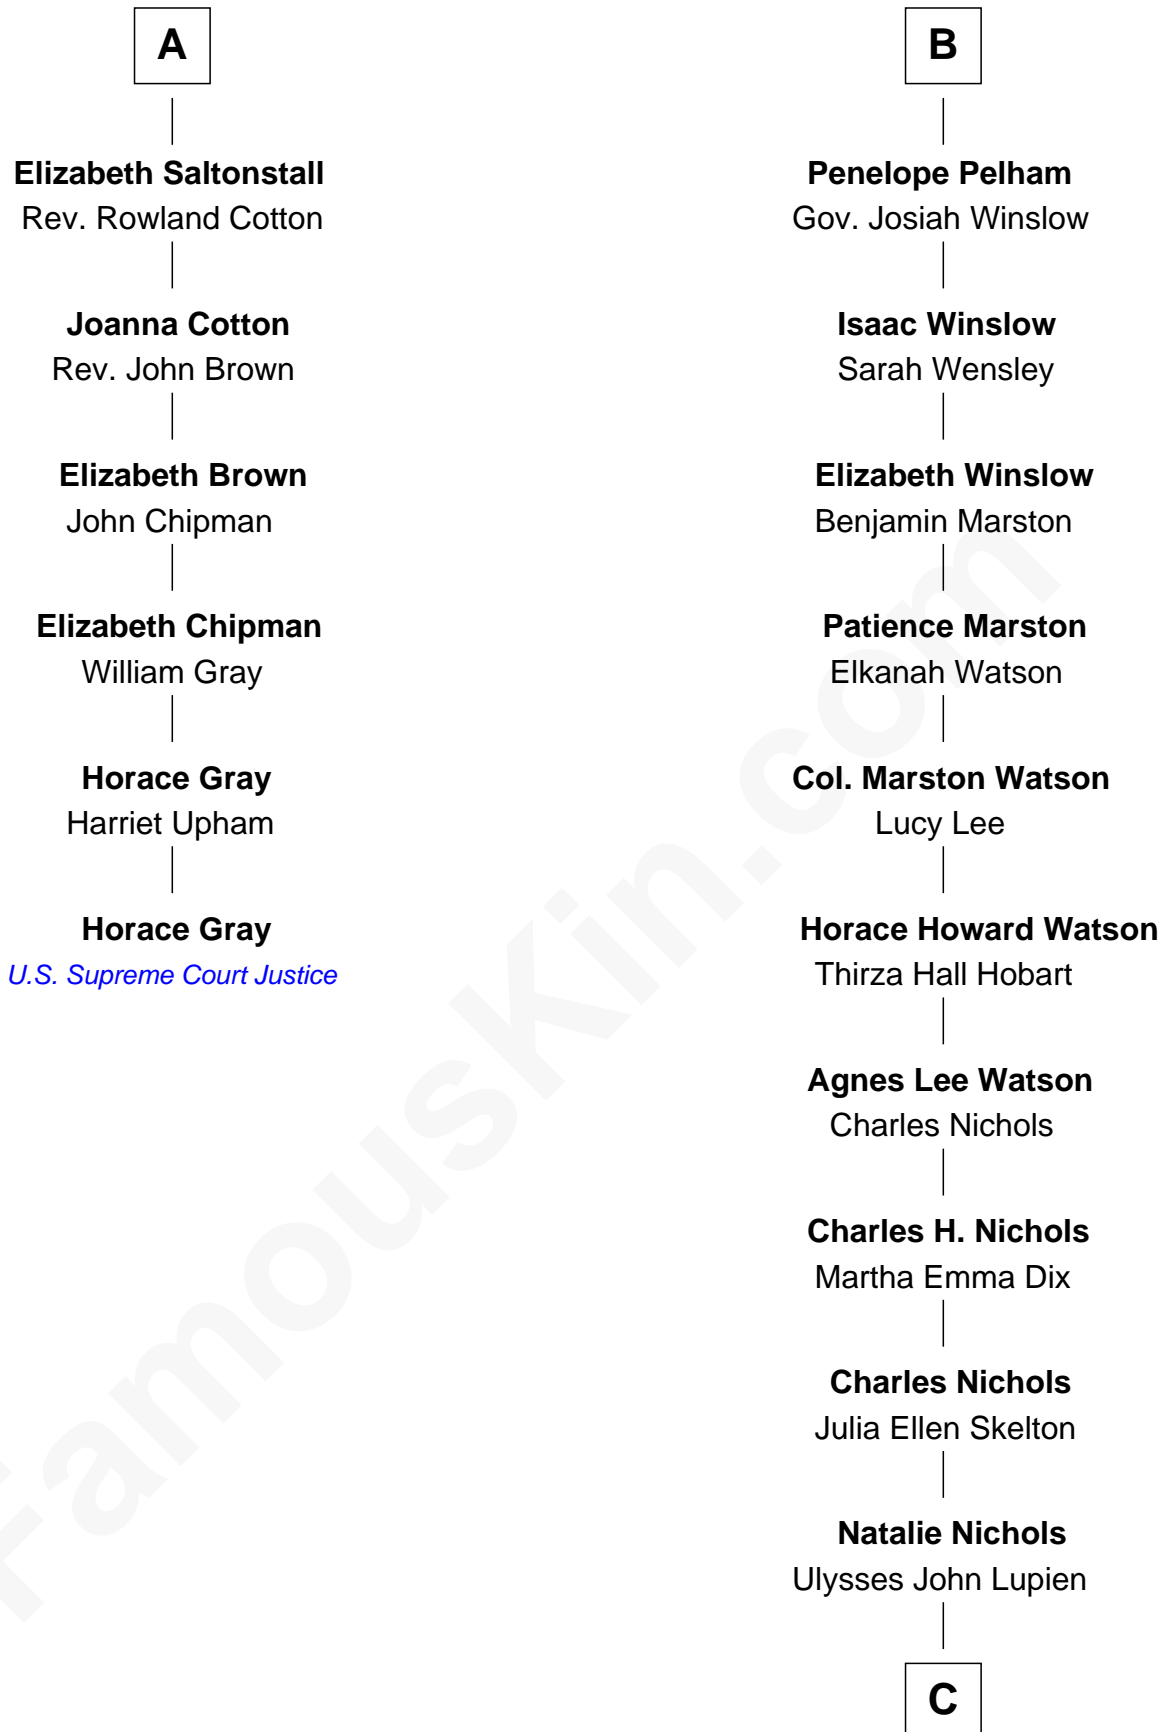

FamousKin.com

Relationship Chart of

Horace Gray

U.S. Supreme Court Justice

12th cousin 6 times removed of

John Cena

Movie Actor and WWE Pro Wrestler

C