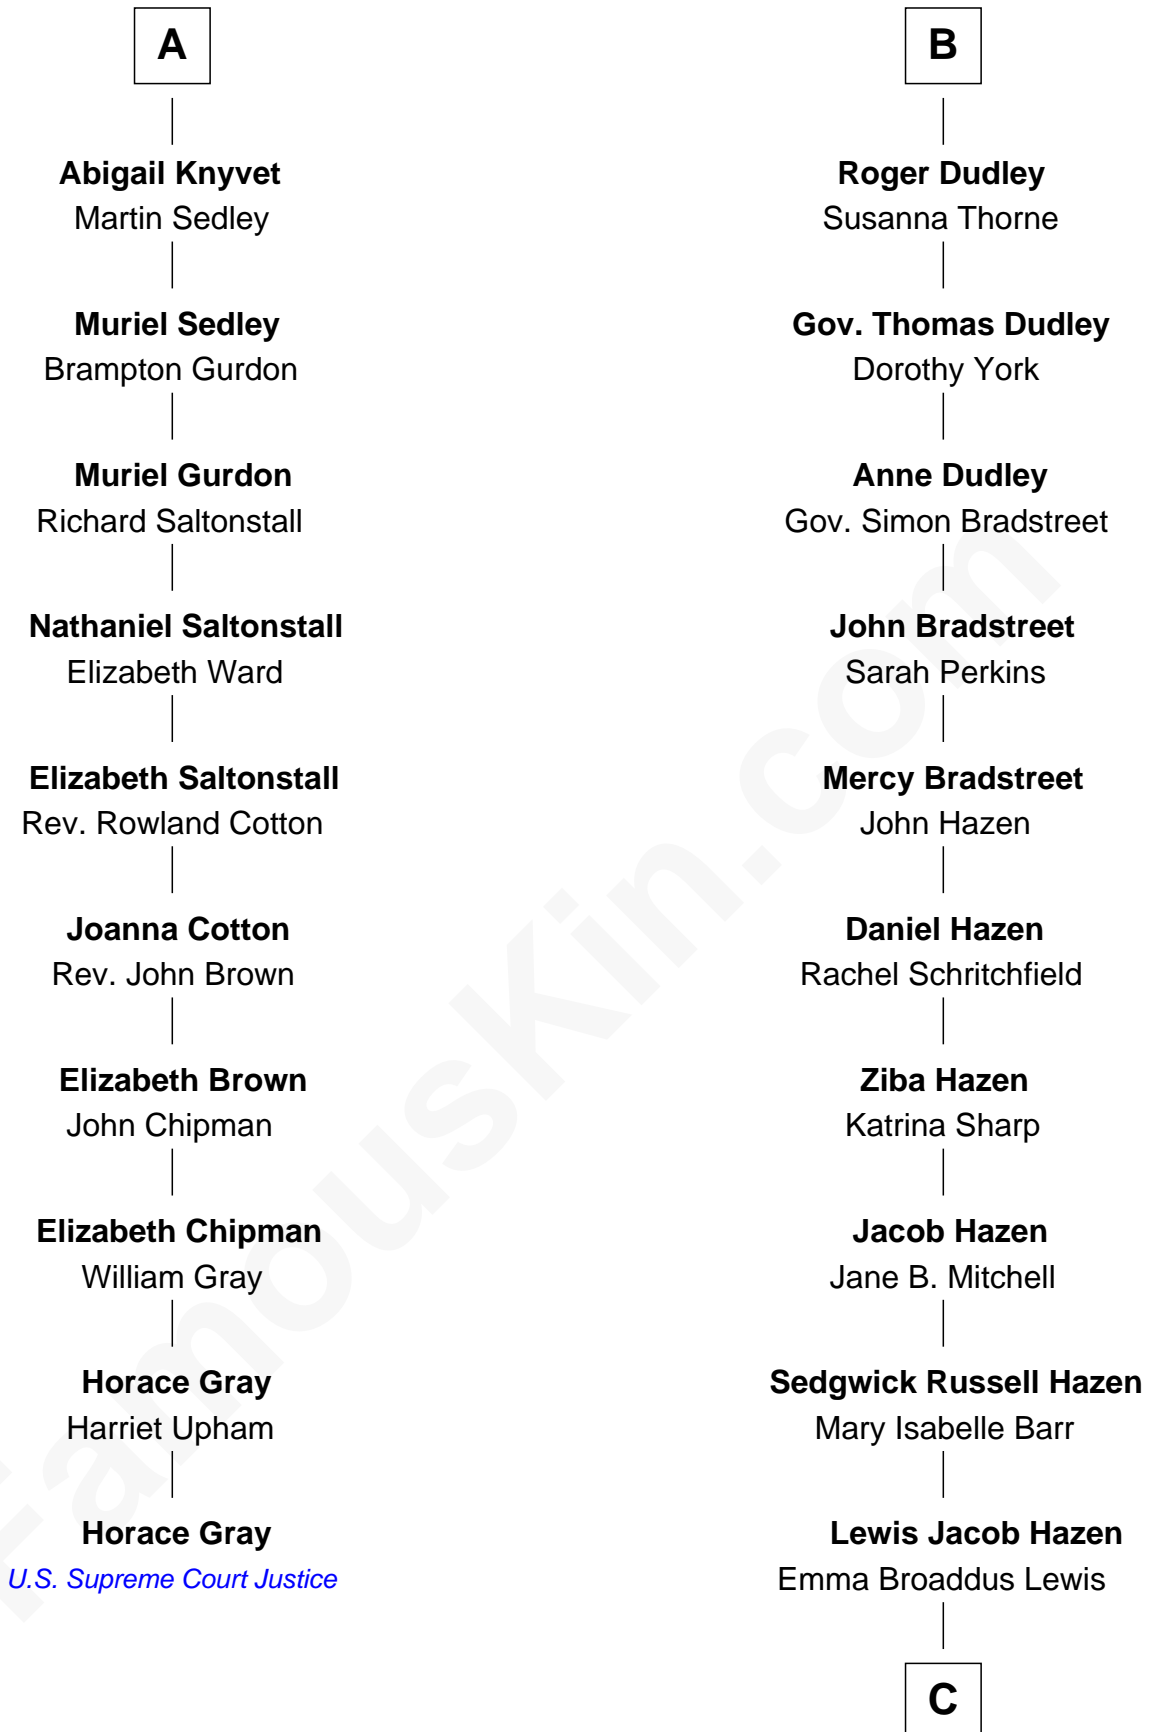

FamousKin.com

Relationship Chart of

Horace Gray

U.S. Supreme Court Justice

16th cousin 3 times removed of

J. K. Simmons

TV and Movie Actor

Richard Fitzalan
Eleanor Plantagenet