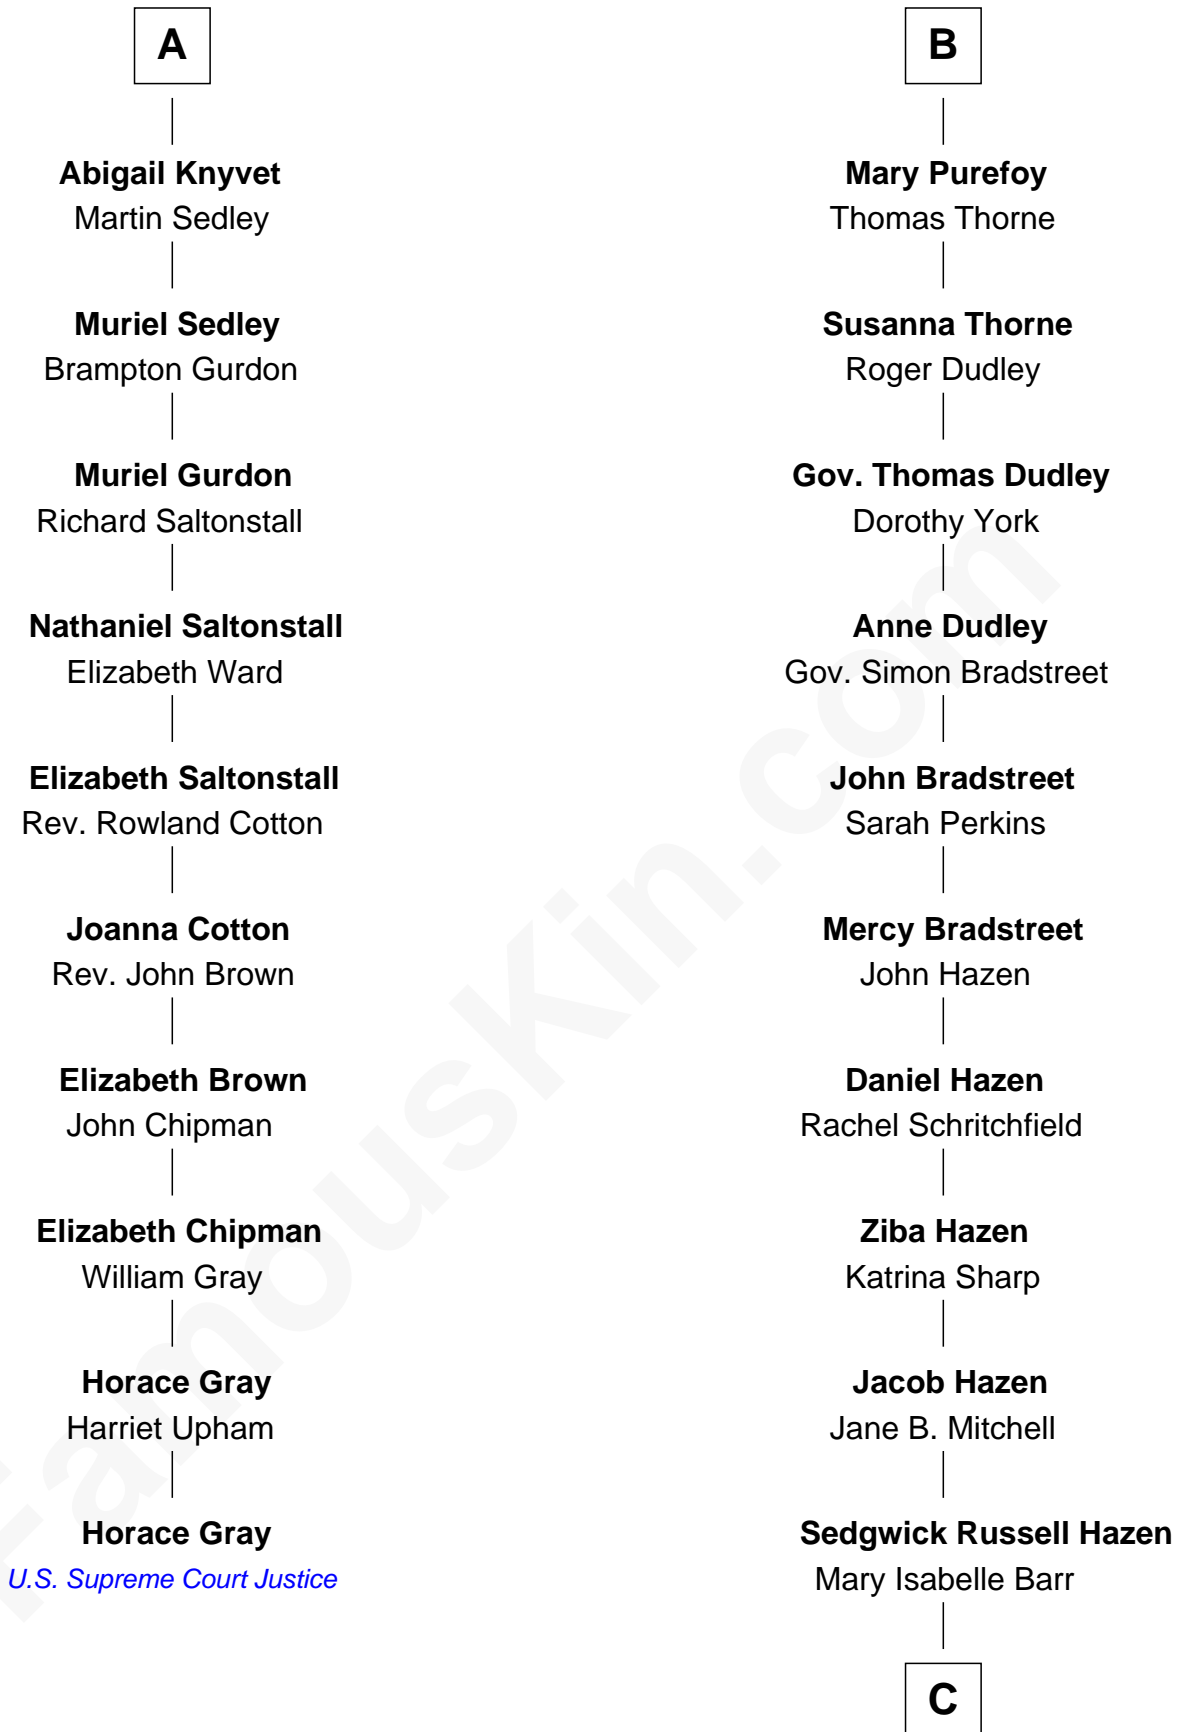

FamousKin.com

Relationship Chart of

Horace Gray

U.S. Supreme Court Justice

16th cousin 4 times removed of

J. K. Simmons

TV and Movie Actor

Sir John Howard

Alice de Bois

Sir Robert Howard

Margaret de Scales

Sir John Howard

Alice Tendring

Sir Robert Howard

Margaret Mowbray

Sir John Howard

Margaret Chedworth

Katherine Howard

Sir John Bourchier

Jane Bourchier

Edmund Knyvet

John Knyvet

Agnes Harcourt

A

Isabel Brome

John Denton

Alice Denton

Nicholas Purefoy

Edward Purefoy

Anne Fettiplace

B

C