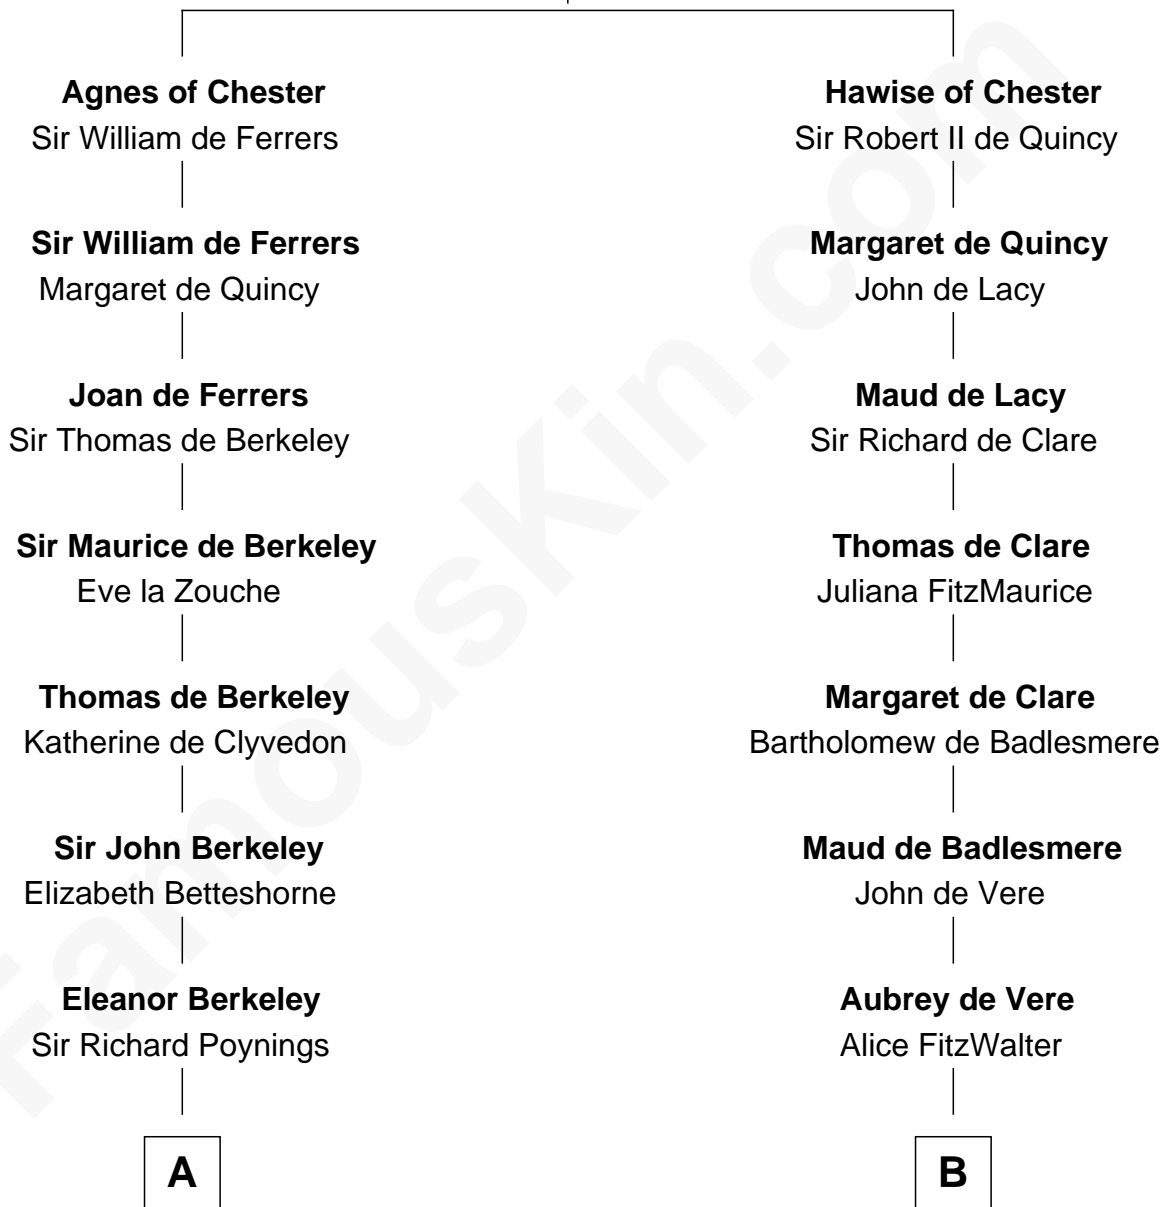

FamousKin.com

Relationship Chart of

Horace Gray

U.S. Supreme Court Justice

19th cousin 2 times removed of

Samuel Howard

Boston Tea Party Participant

Hugh de Kevelioc
Bertrade de Montfort