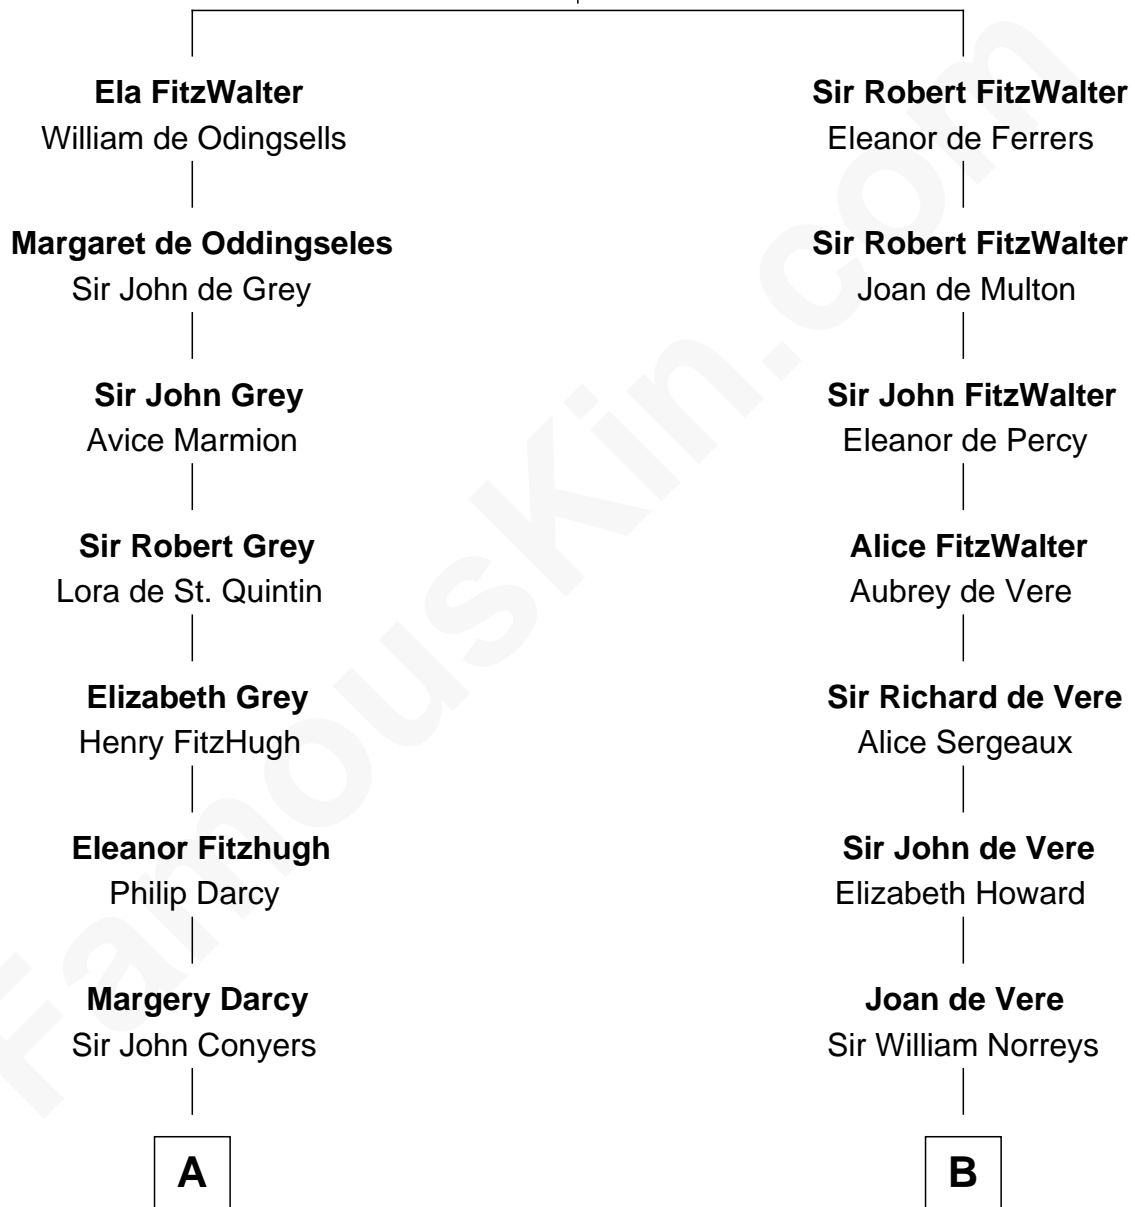

## Relationship Chart of

### Horace Gray

*U.S. Supreme Court Justice*

16th cousin 4 times removed of

### Samuel Howard

*Boston Tea Party Participant*

**Sir Walter FitzRobert**

Ida Longespee

**C**

—  
**Elizabeth Brown**

John Chipman

—  
**Elizabeth Chipman**

William Gray

—  
**Horace Gray**

Harriet Upham

—  
**Horace Gray**

*U.S. Supreme Court Justice*

FamousKin.com