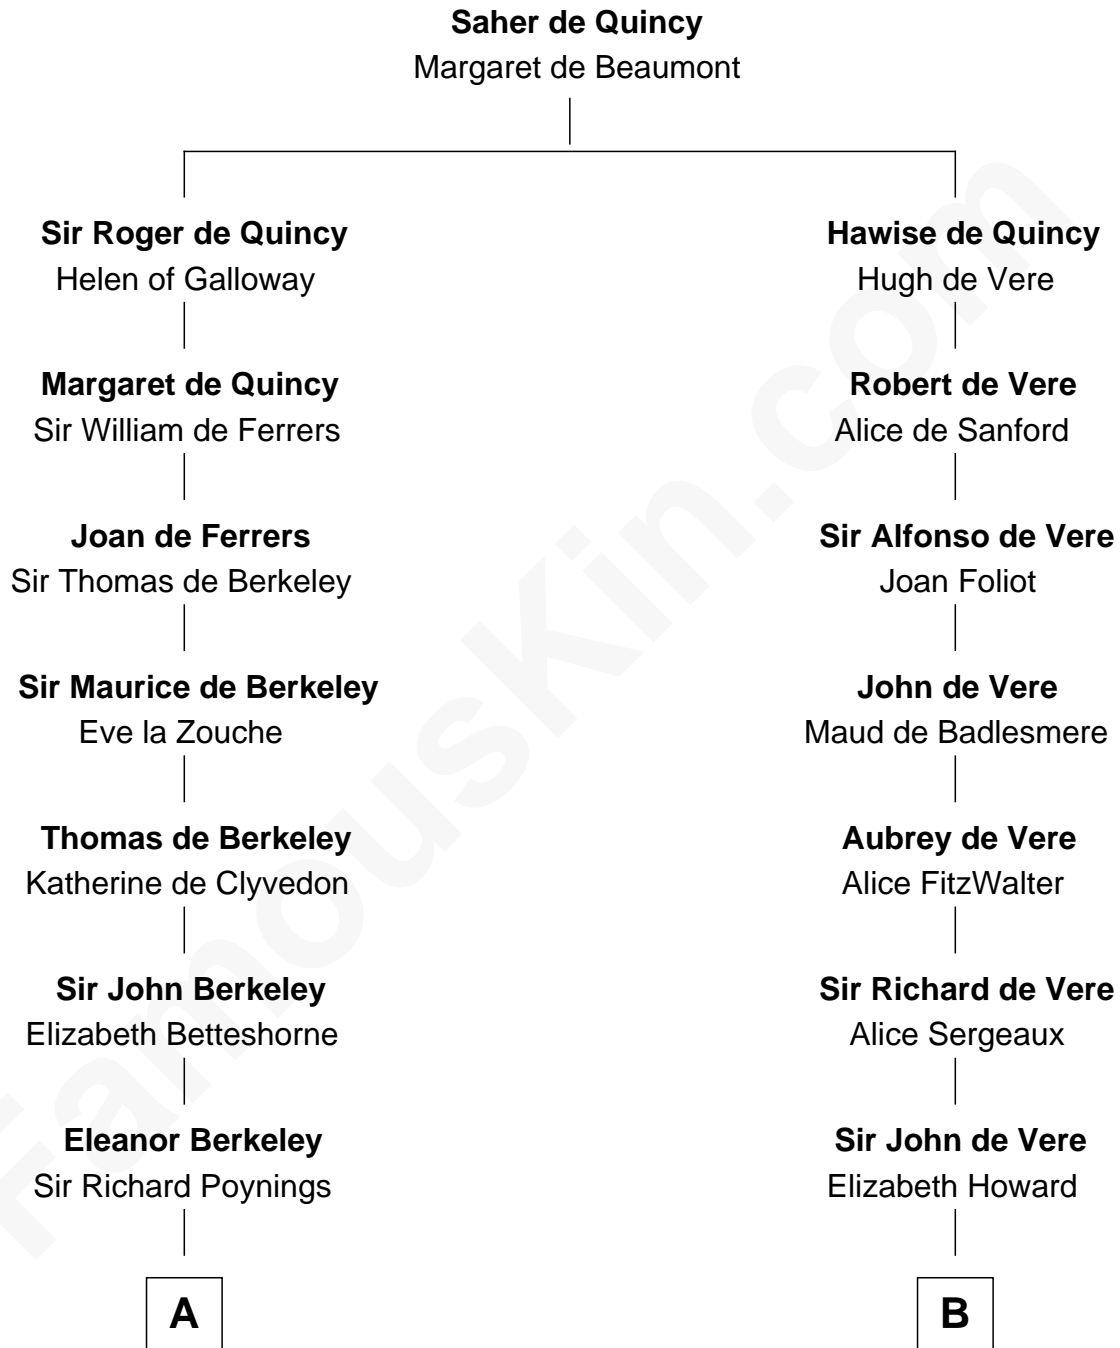

## Relationship Chart of

### Horace Gray

*U.S. Supreme Court Justice*

17th cousin 4 times removed of

**Samuel Howard**

*Boston Tea Party Participant*

**C**

—  
**Joanna Cotton**  
Rev. John Brown

—  
**Elizabeth Brown**  
John Chipman