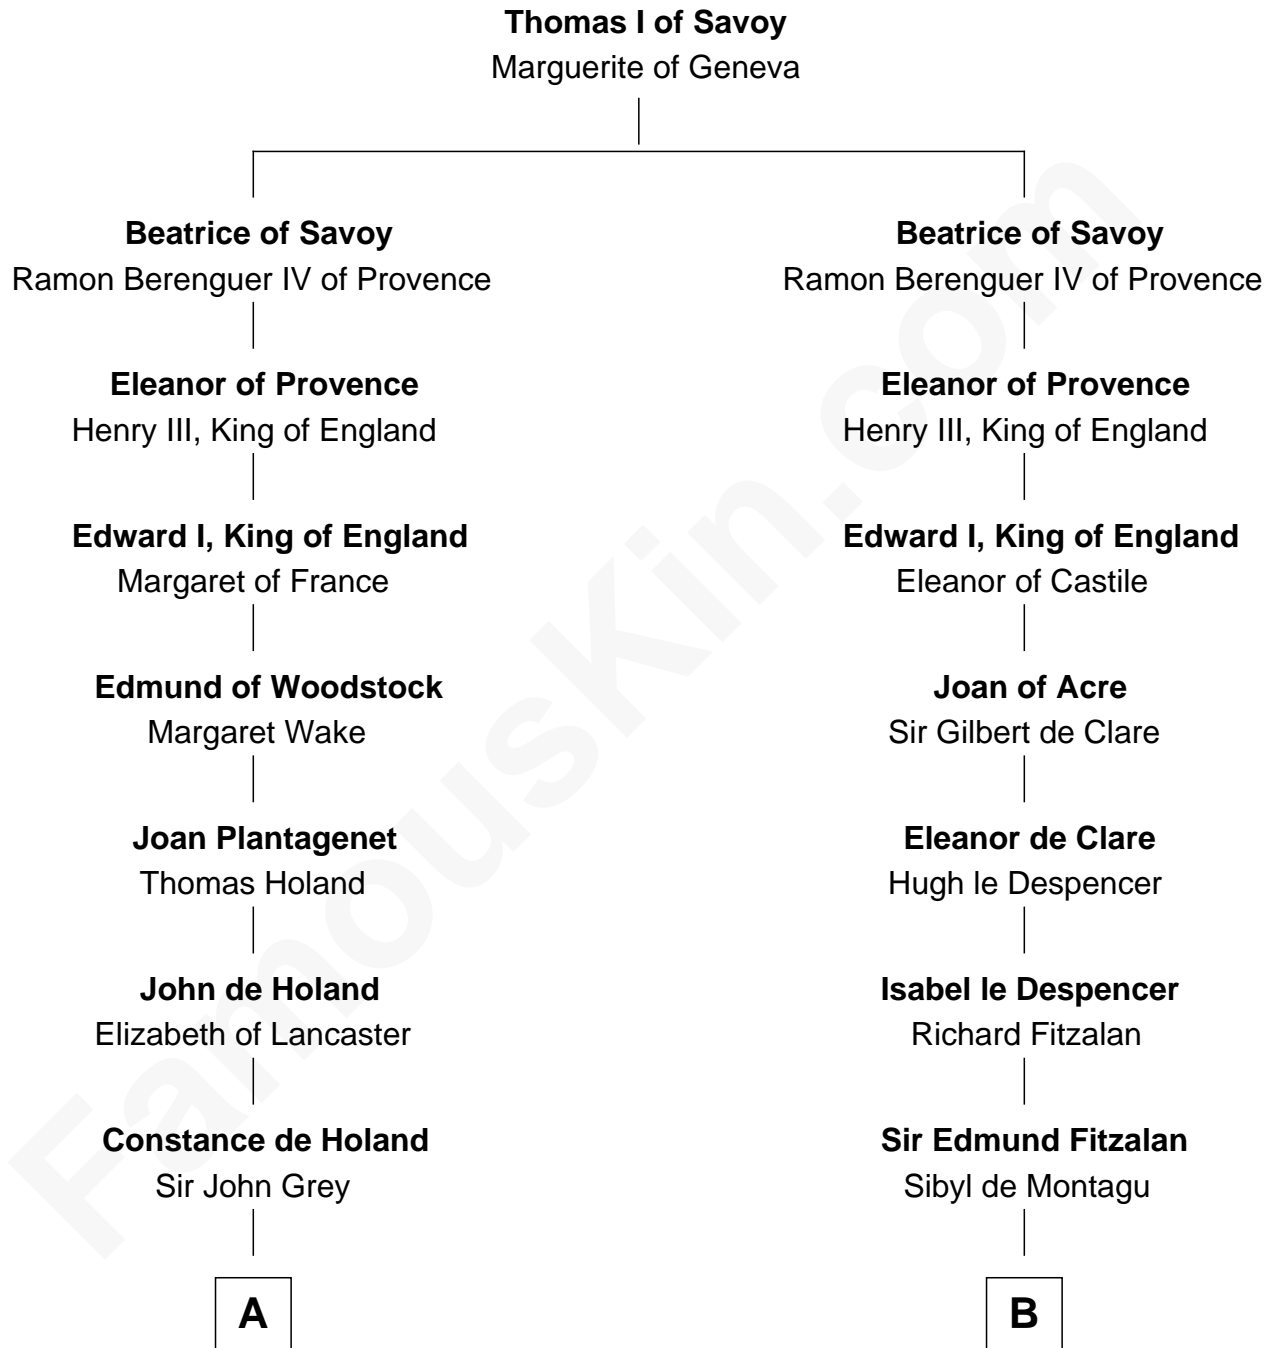

FamousKin.com Relationship Chart of

Horace Gray

U.S. Supreme Court Justice

20th cousin of

Samuel Howard

Boston Tea Party Participant

C

Elizabeth Brown

John Chipman

Elizabeth Chipman

William Gray

Horace Gray

Harriet Upham

Horace Gray

U.S. Supreme Court Justice

D