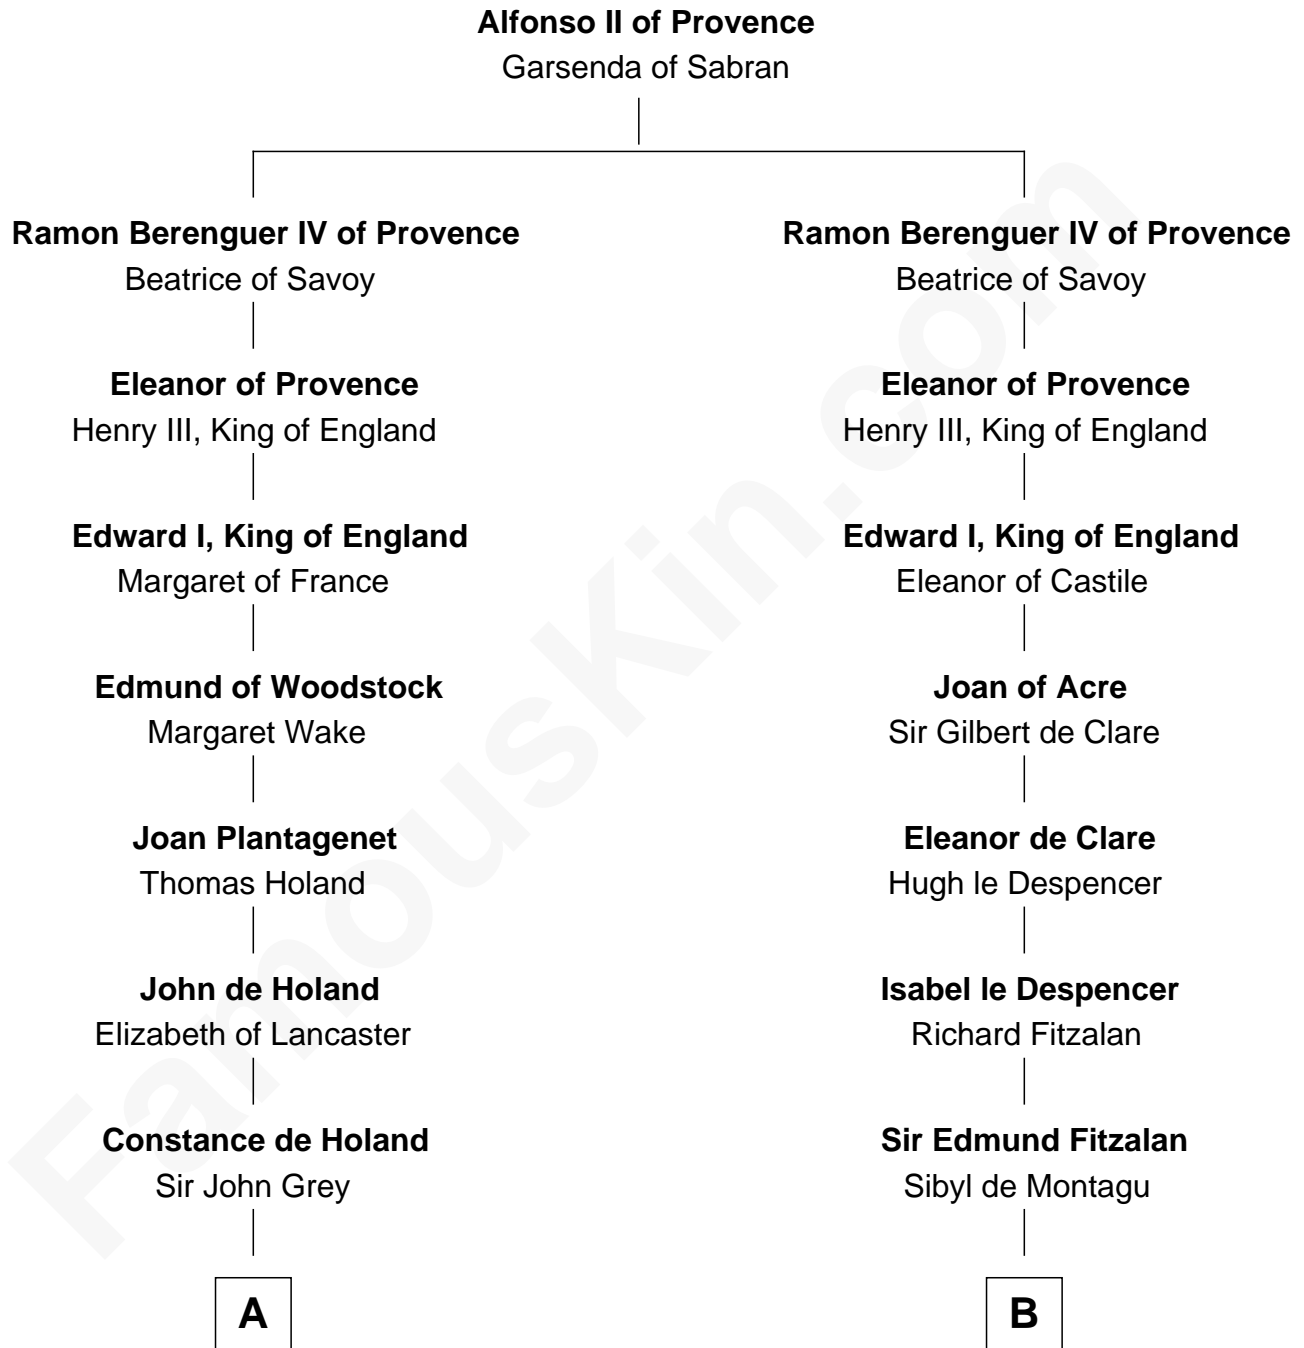

FamousKin.com Relationship Chart of

Horace Gray

U.S. Supreme Court Justice

20th cousin of

Samuel Howard

Boston Tea Party Participant

C

Elizabeth Brown

John Chipman

Elizabeth Chipman

William Gray

Horace Gray

Harriet Upham

Horace Gray

U.S. Supreme Court Justice

D