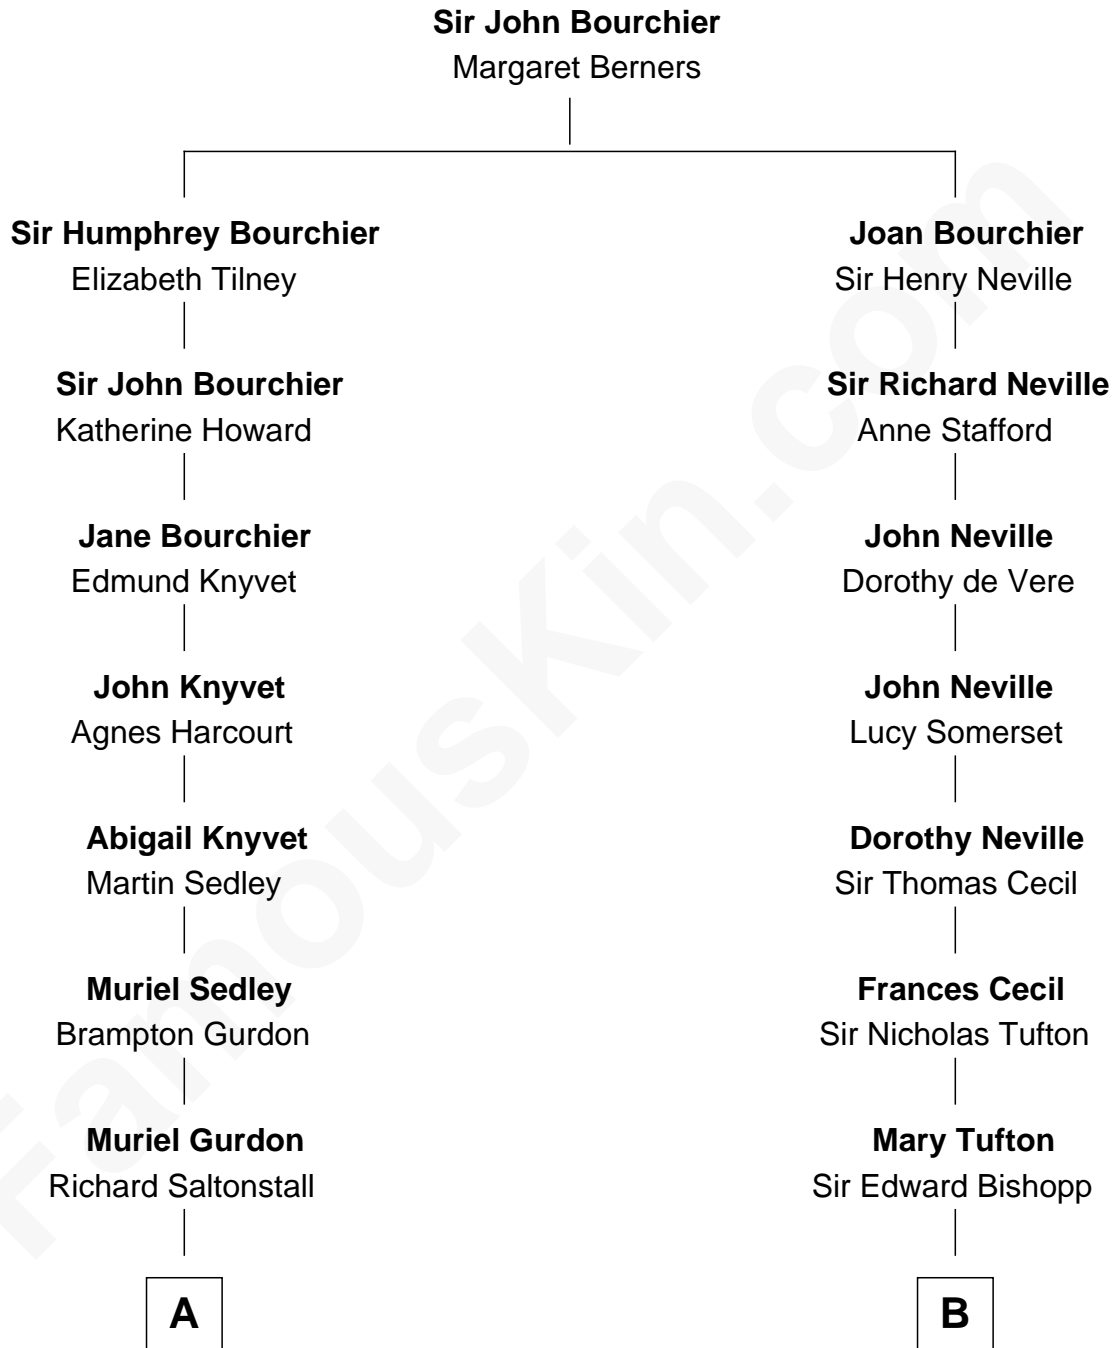

FamousKin.com

Relationship Chart of

Horace Gray

U.S. Supreme Court Justice

13th cousin 5 times removed of

Cara Delevingne

Fashion Model and Movie Actress

C

Pandora Anne Stevens
Charles Hamar Delevingne

Cara Delevingne
Model and Actress

FamousKin.com