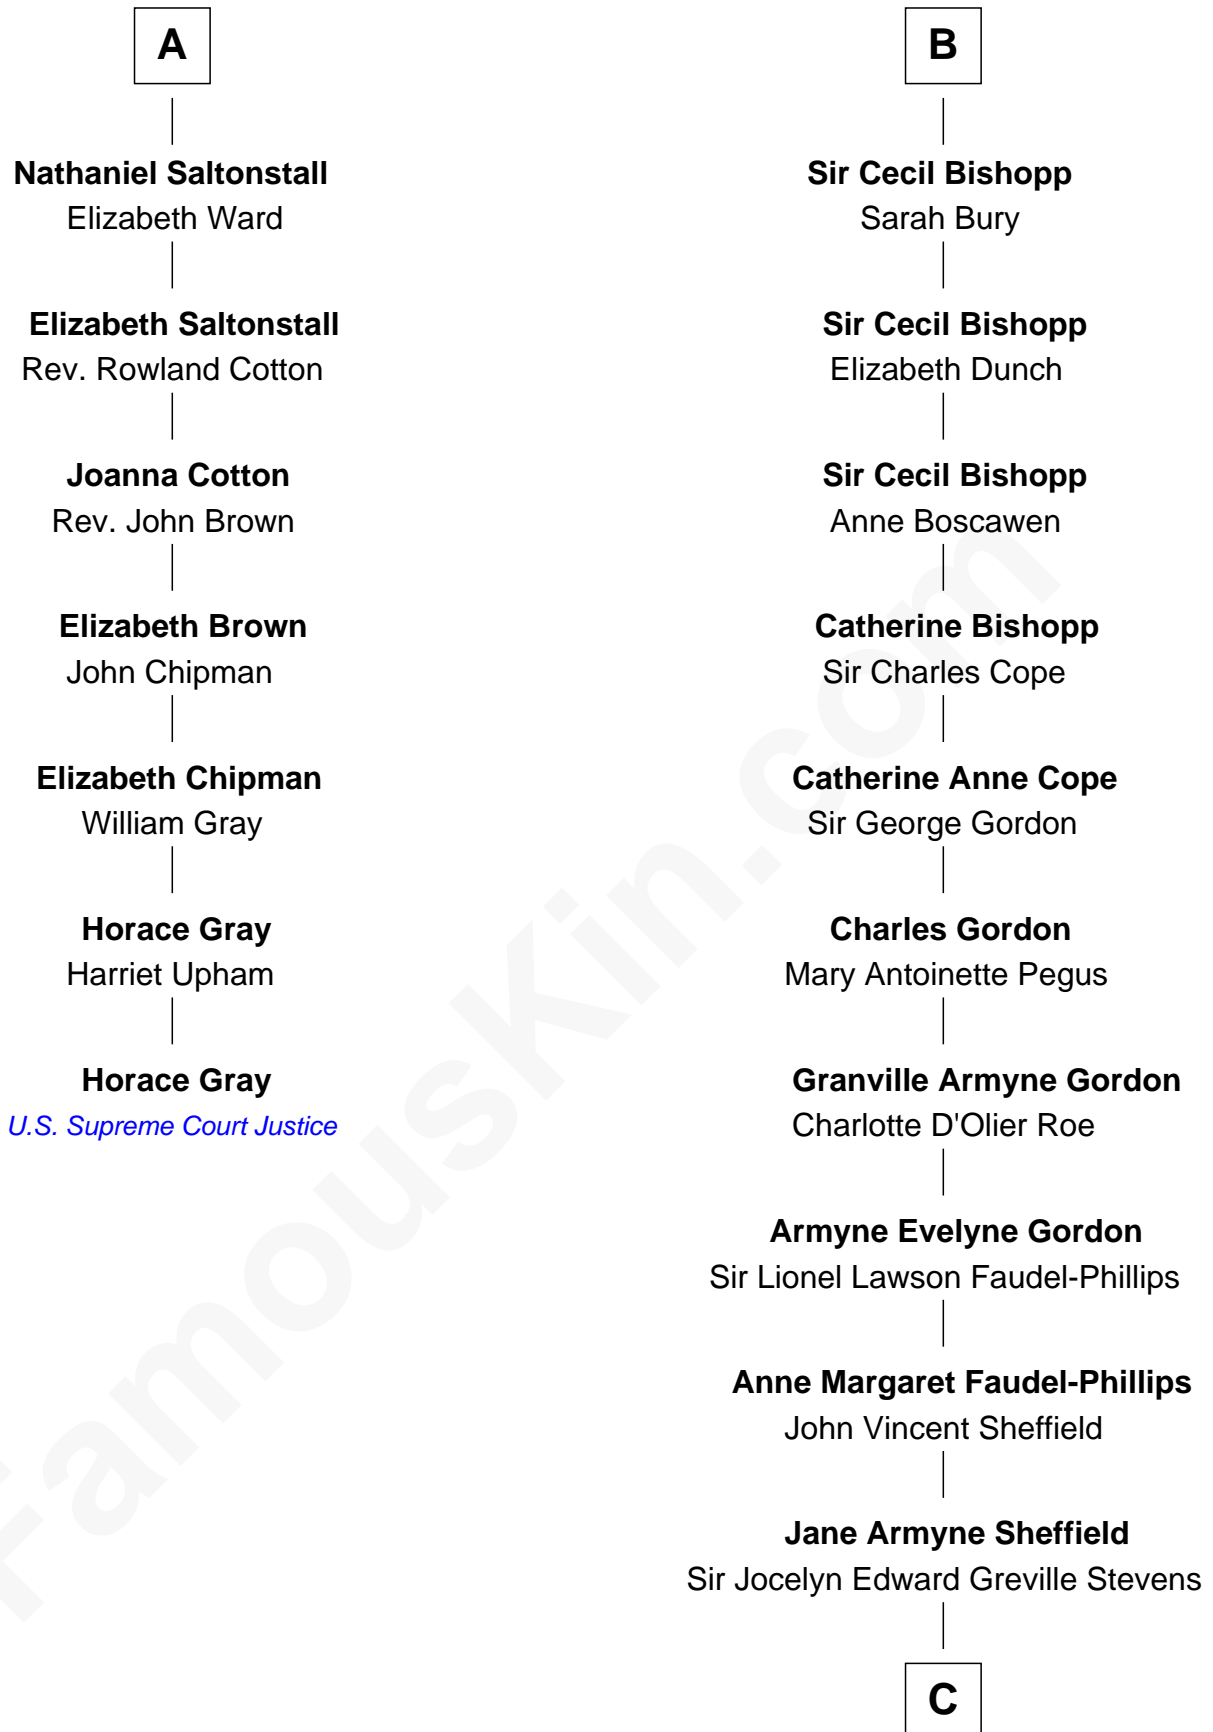

FamousKin.com

Relationship Chart of

Horace Gray

U.S. Supreme Court Justice

13th cousin 5 times removed of

Cara Delevingne

Fashion Model and Movie Actress

C

Pandora Anne Stevens
Charles Hamar Delevingne

Cara Delevingne
Model and Actress

FamousKin.com