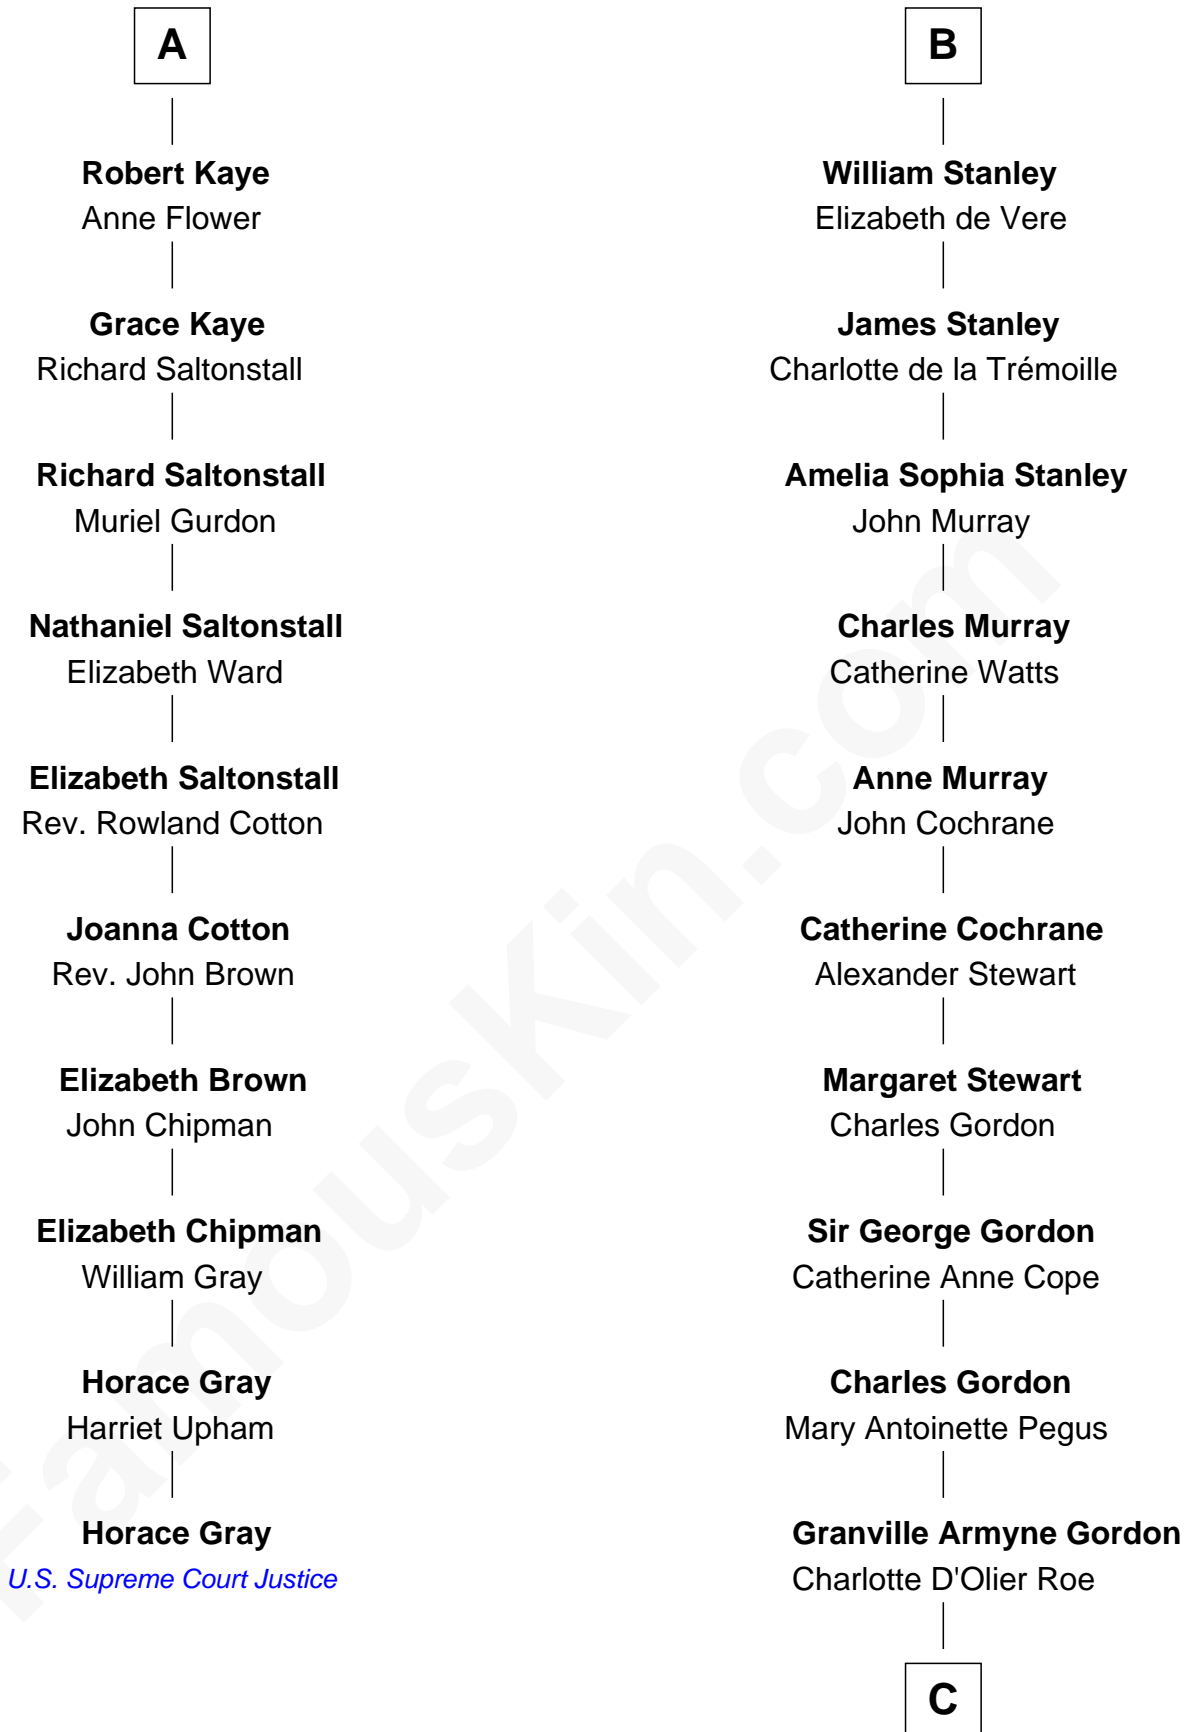

FamousKin.com

Relationship Chart of

Horace Gray

U.S. Supreme Court Justice

16th cousin 5 times removed of

Cara Delevingne

Fashion Model and Movie Actress

Margaret de Stafford

Sir Ralph Neville

C

Armyne Evelyne Gordon

Sir Lionel Lawson Faudel-Phillips

Anne Margaret Faudel-Phillips

John Vincent Sheffield

Jane Armyne Sheffield

Sir Jocelyn Edward Greville Stevens