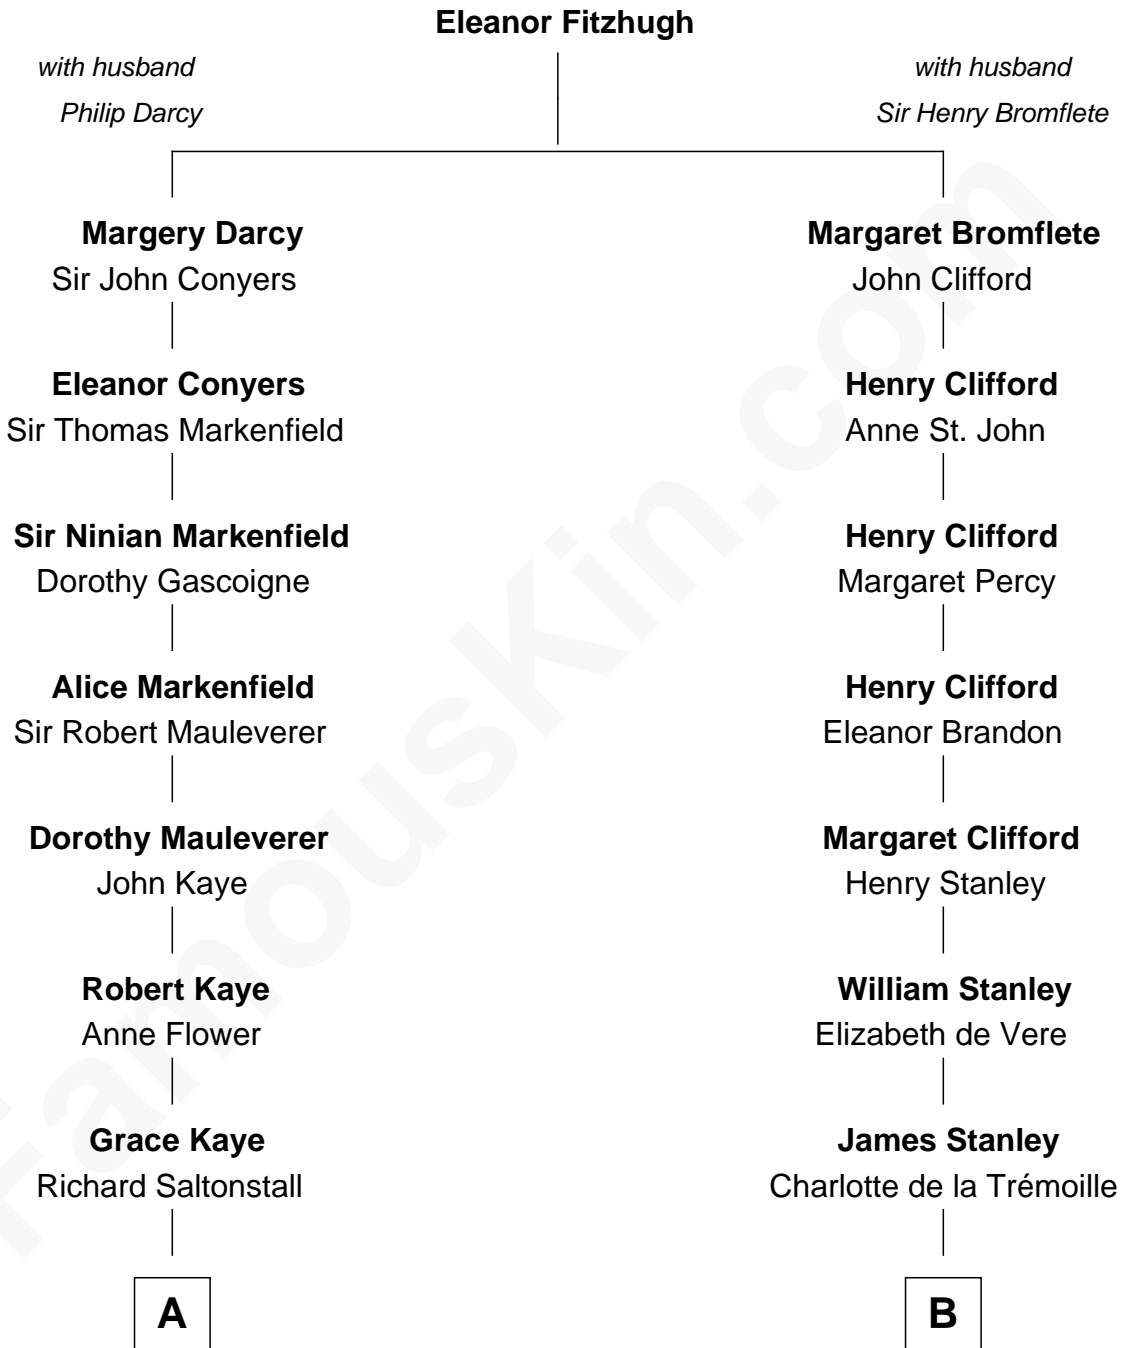

FamousKin.com

Relationship Chart of

Horace Gray

U.S. Supreme Court Justice

14th cousin 5 times removed of

Cara Delevingne

Fashion Model and Movie Actress

C

Jane Armyne Sheffield
Sir Jocelyn Edward Greville Stevens

Pandora Anne Stevens
Charles Hamar Delevingne

Cara Delevingne
Model and Actress

FamousKin.com