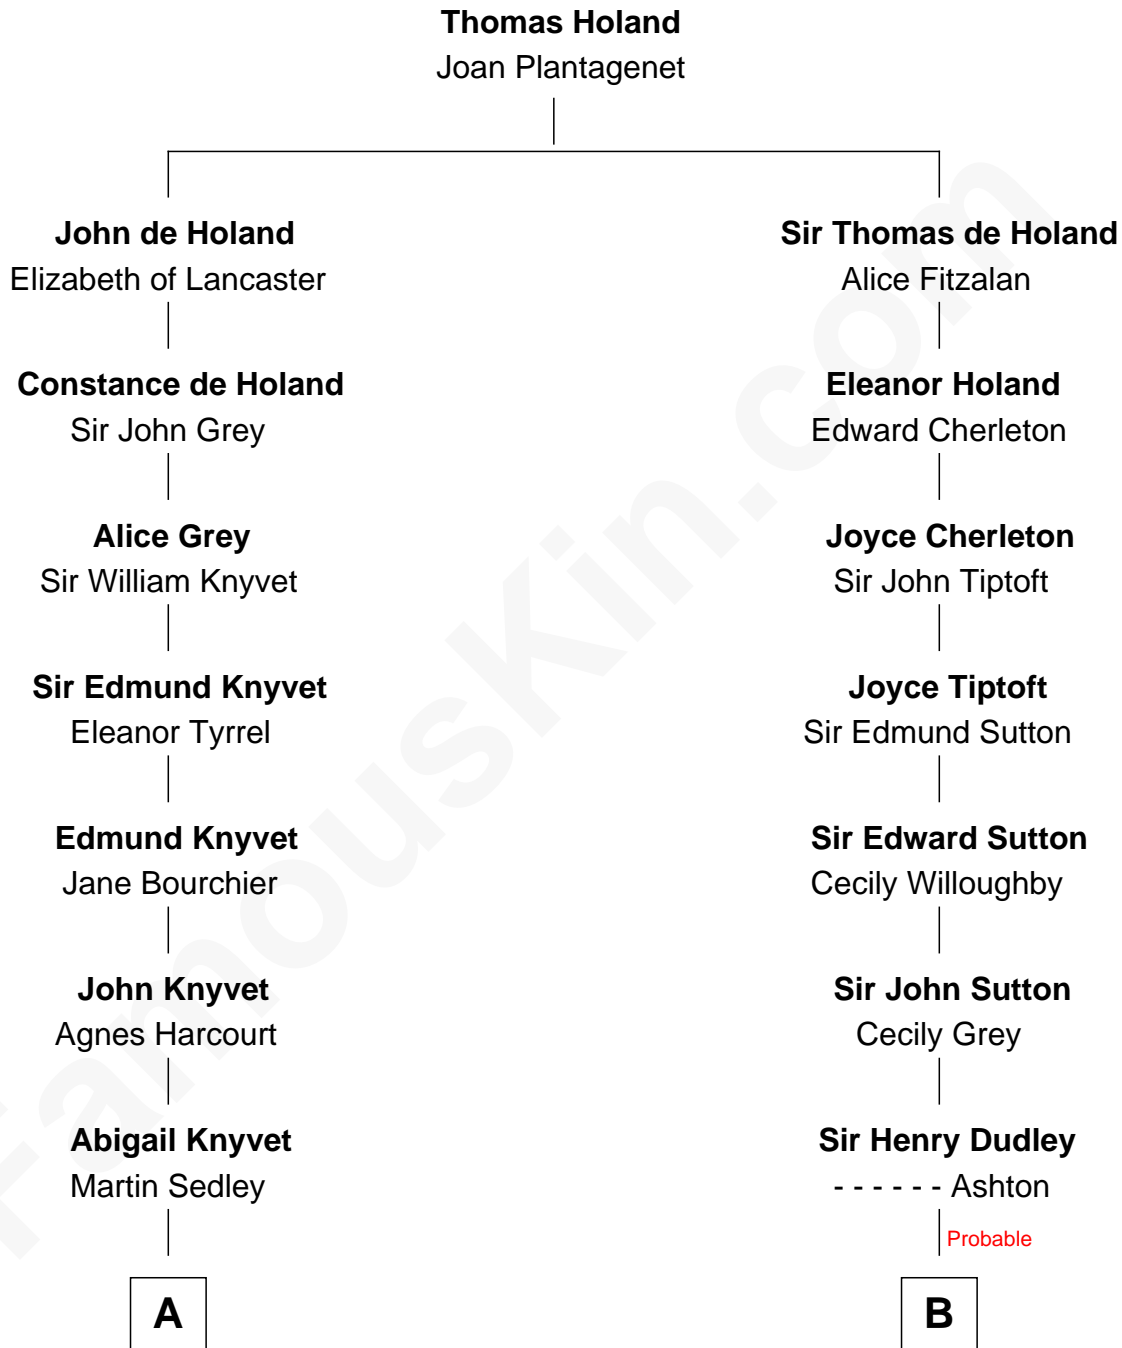

FamousKin.com

Relationship Chart of

Horace Gray

U.S. Supreme Court Justice

15th cousin 2 times removed of

Dr. H. H. Holmes

Serial Killer aka "Devil in the White City"

A