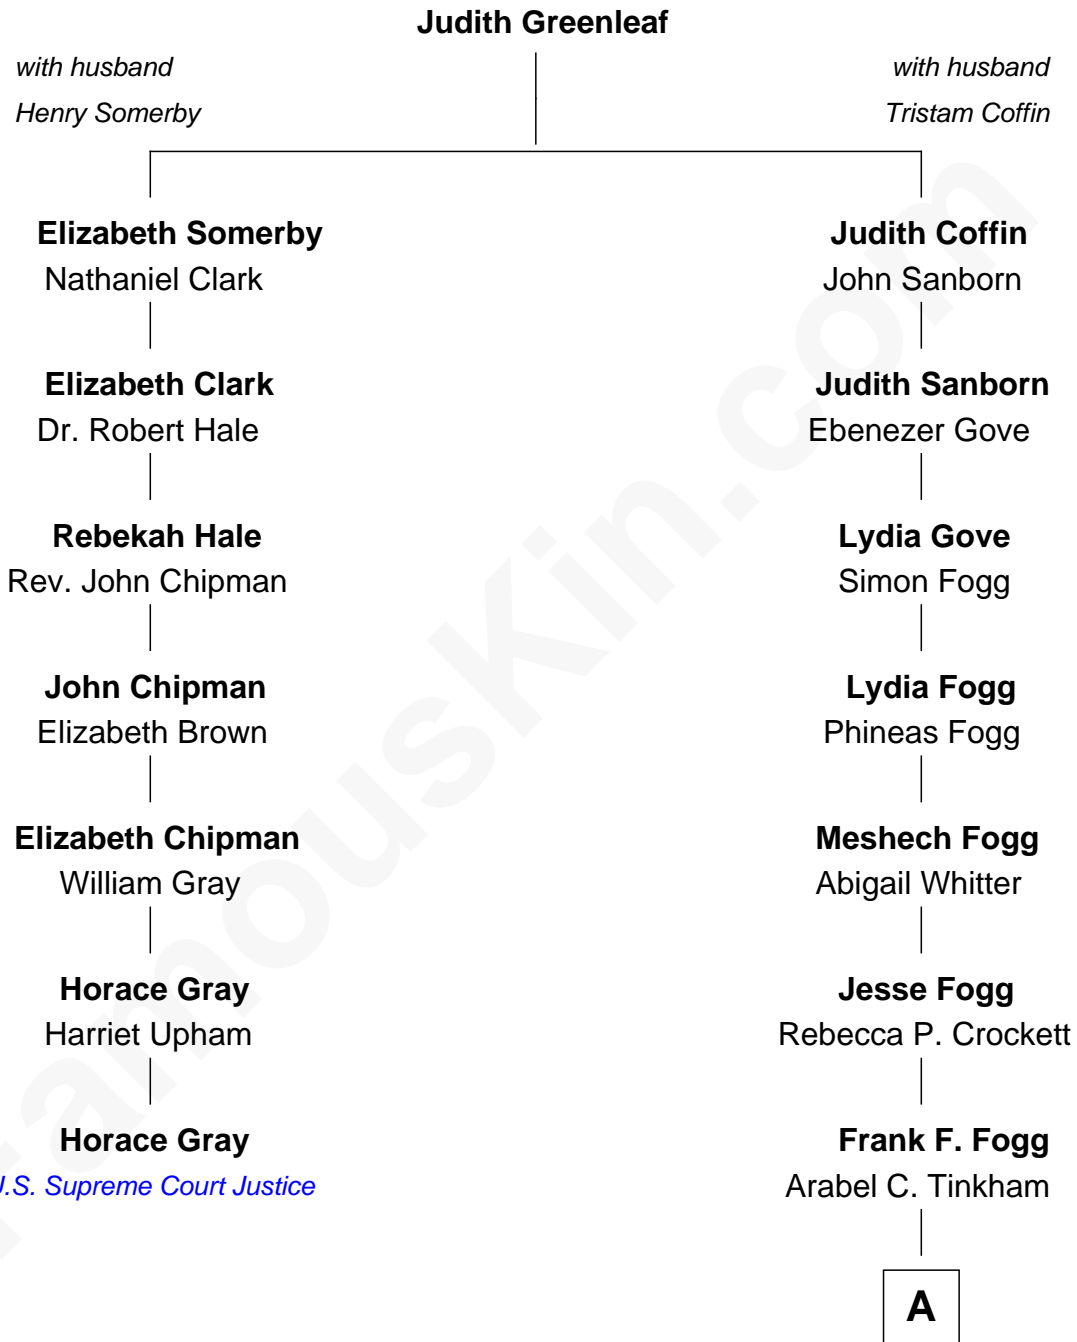

FamousKin.com

Relationship Chart of

Horace Gray

U.S. Supreme Court Justice

6th cousin 4 times removed of

Scott Foley

TV, Stage and Movie Actor

A