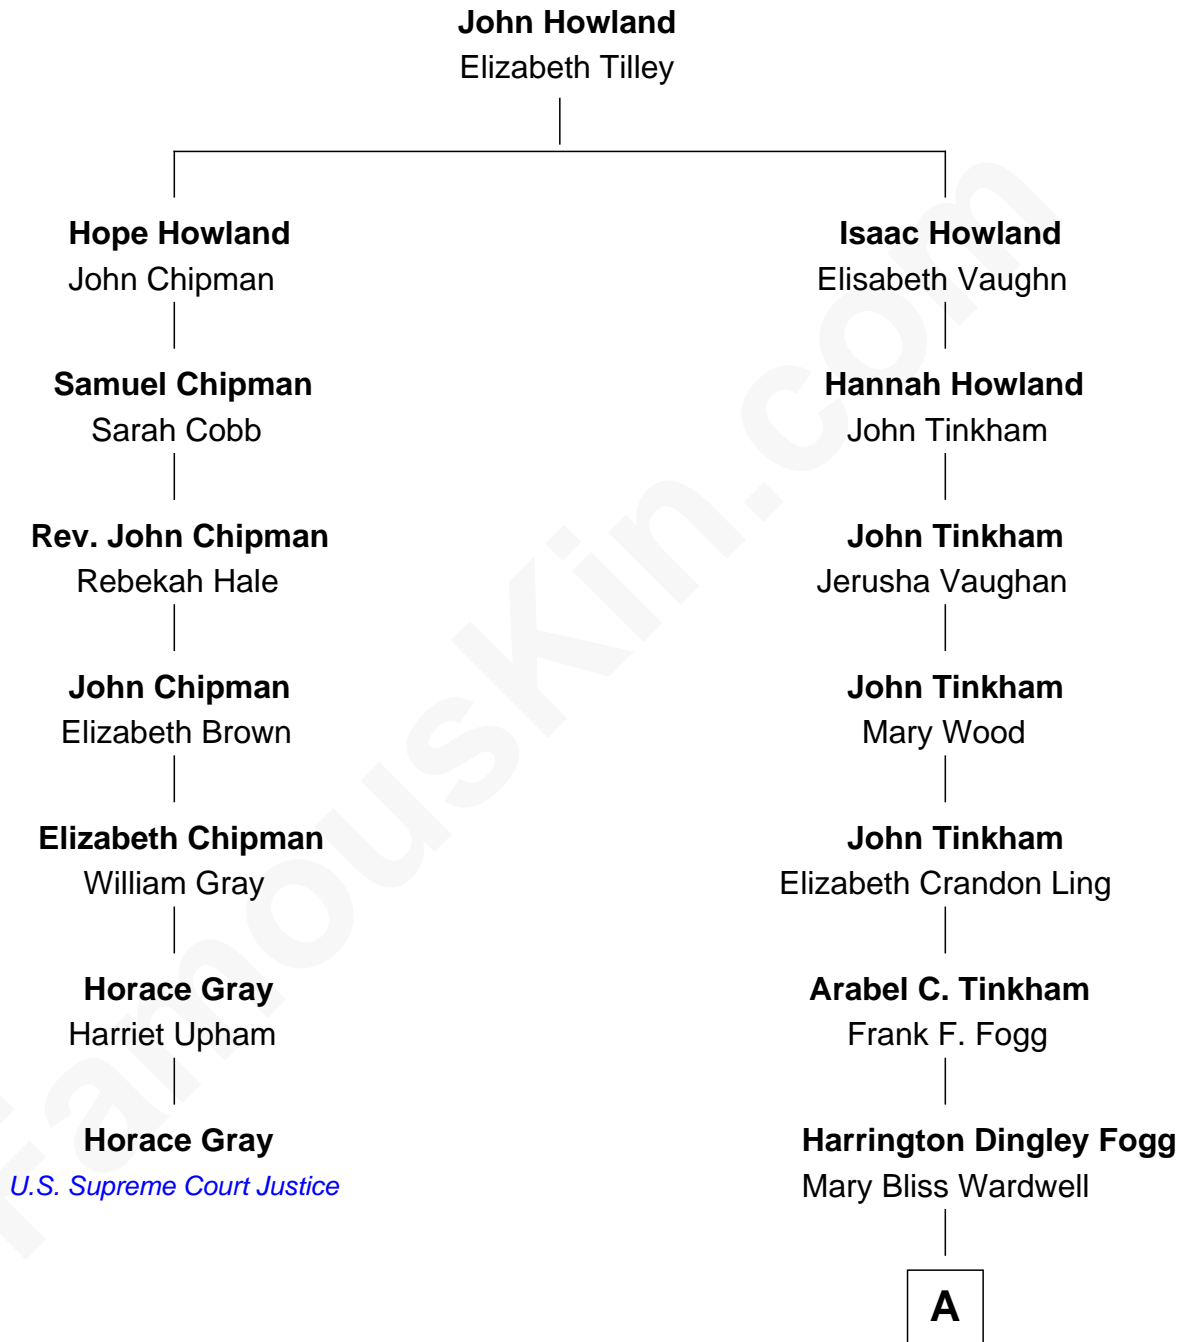

FamousKin.com

Relationship Chart of

Horace Gray

U.S. Supreme Court Justice

6th cousin 3 times removed of

Scott Foley

TV, Stage and Movie Actor

A