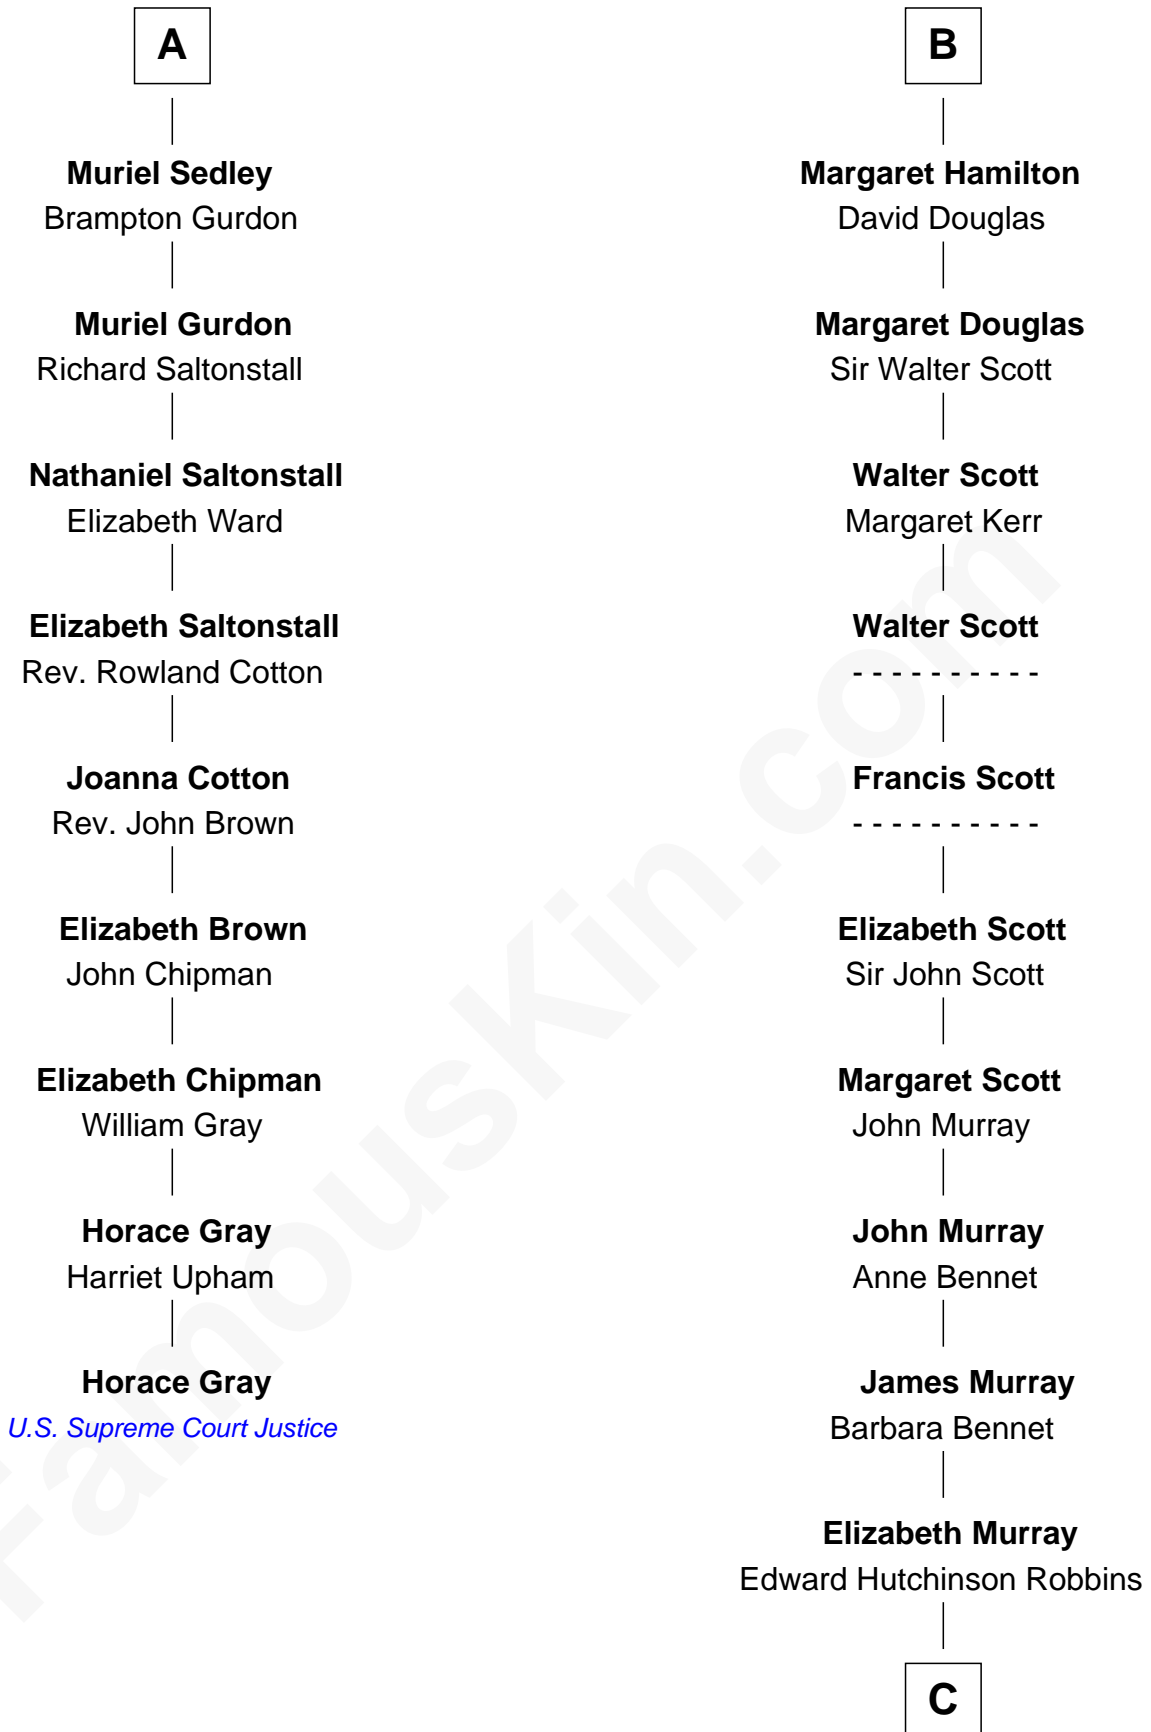

FamousKin.com

Relationship Chart of

Horace Gray

U.S. Supreme Court Justice

15th cousin 5 times removed of

Franklin D. Roosevelt

32nd U.S. President

C

Anne Jean Robbins

Judge Joseph Lyman

Catharine Robbins Lyman

Warren Delano

Sara Delano

James Roosevelt

Franklin D. Roosevelt

32nd U.S. President