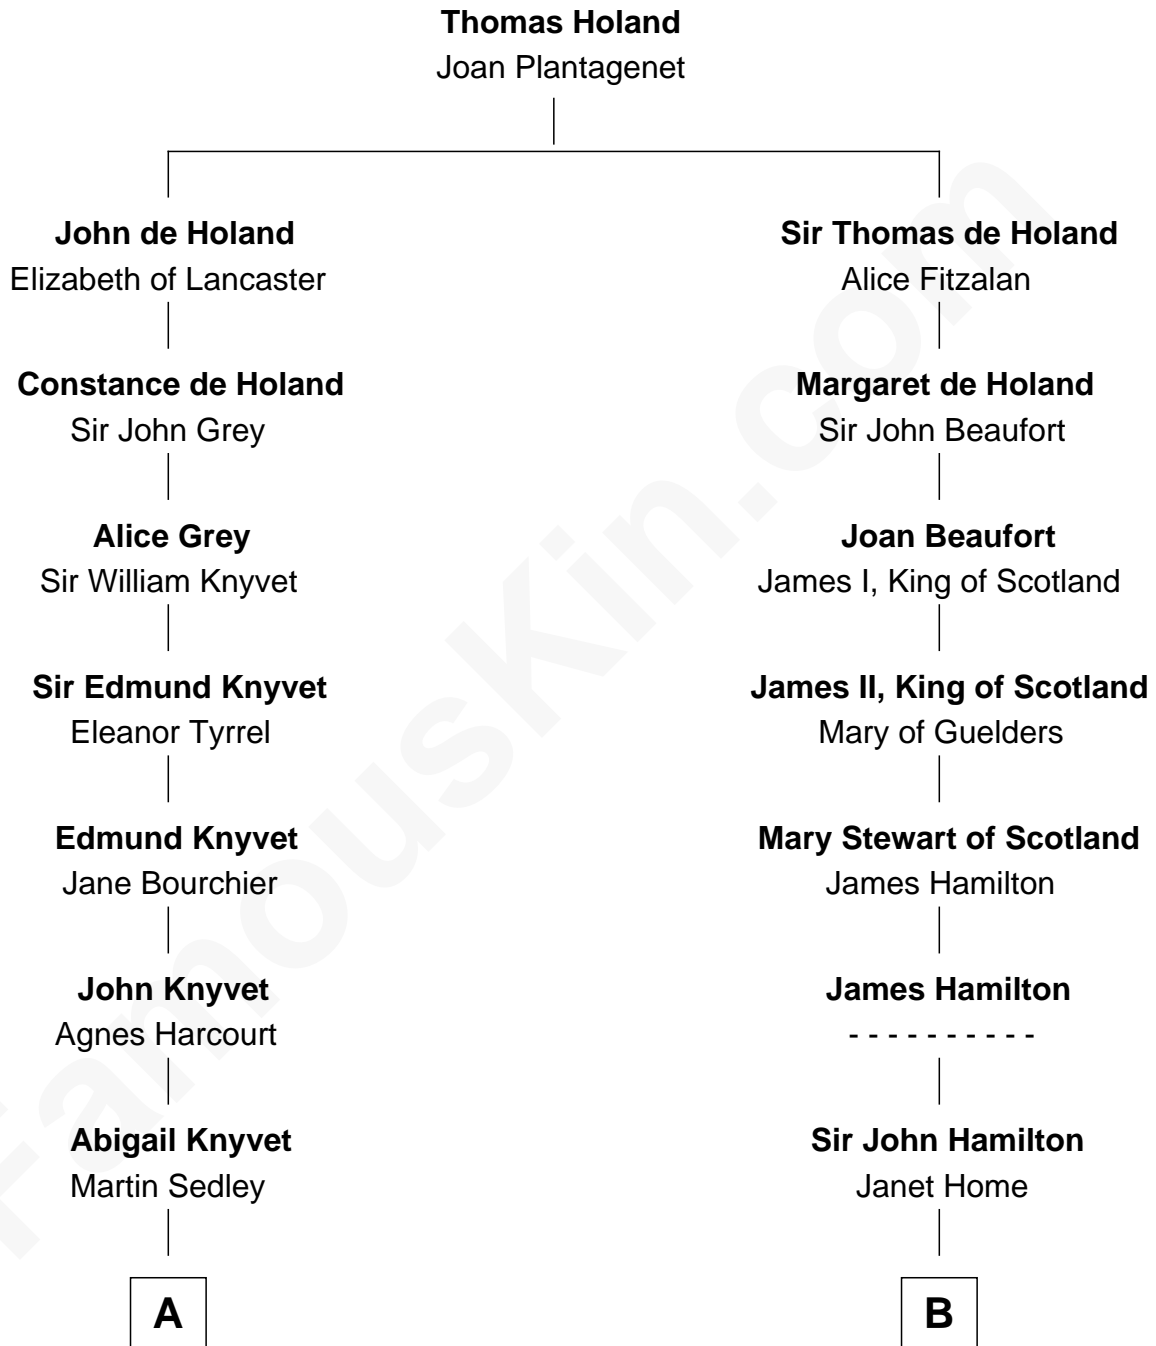

FamousKin.com

Relationship Chart of

Horace Gray

U.S. Supreme Court Justice

15th cousin 5 times removed of

Franklin D. Roosevelt

32nd U.S. President

C

Anne Jean Robbins

Judge Joseph Lyman

Catharine Robbins Lyman

Warren Delano

Sara Delano

James Roosevelt

Franklin D. Roosevelt

32nd U.S. President