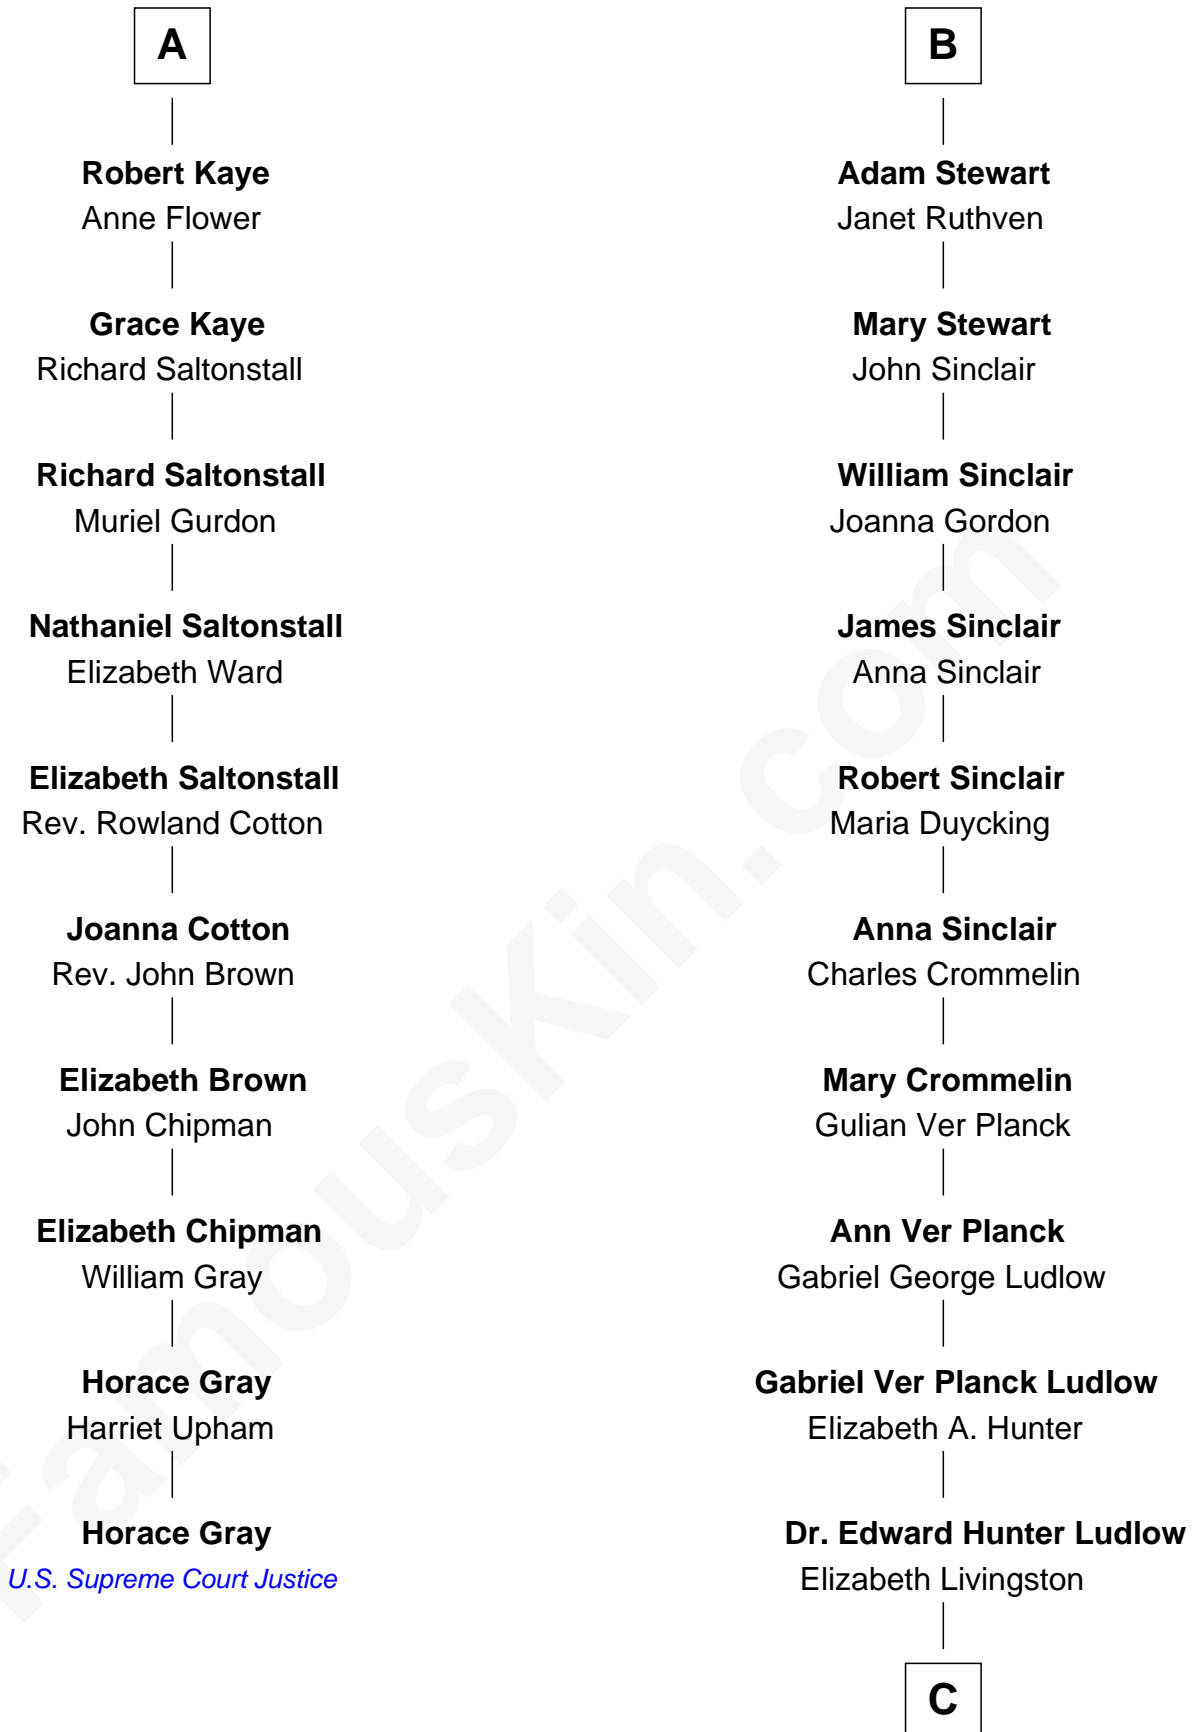

FamousKin.com

Relationship Chart of

Horace Gray

U.S. Supreme Court Justice

16th cousin 3 times removed of

Eleanor Roosevelt

First Lady of President Franklin D. Roosevelt

C

—
Mary Livingston Ludlow

Valentine Gill Hall

—
Anna Rebecca Hall

Elliott Roosevelt

—
Eleanor Roosevelt

First Lady of Franklin Roosevelt

FamousKin.com