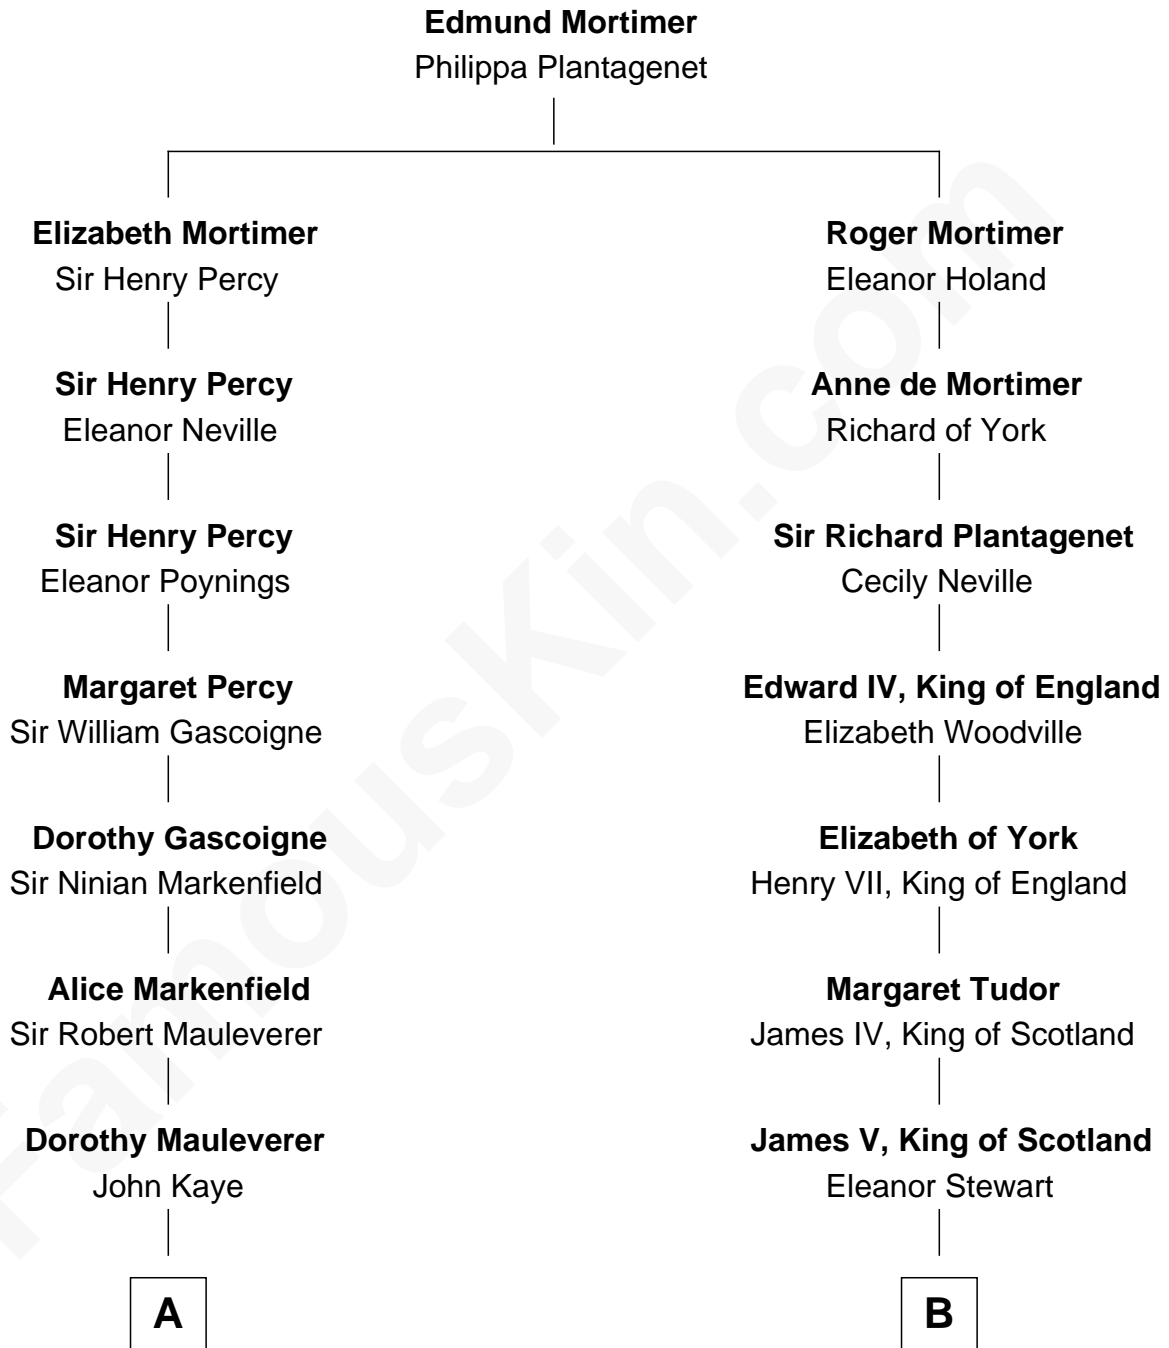

FamousKin.com

Relationship Chart of

Horace Gray

U.S. Supreme Court Justice

16th cousin 3 times removed of

Eleanor Roosevelt

First Lady of President Franklin D. Roosevelt

C

—
Mary Livingston Ludlow

Valentine Gill Hall

—
Anna Rebecca Hall

Elliott Roosevelt

—
Eleanor Roosevelt

First Lady of Franklin Roosevelt

FamousKin.com