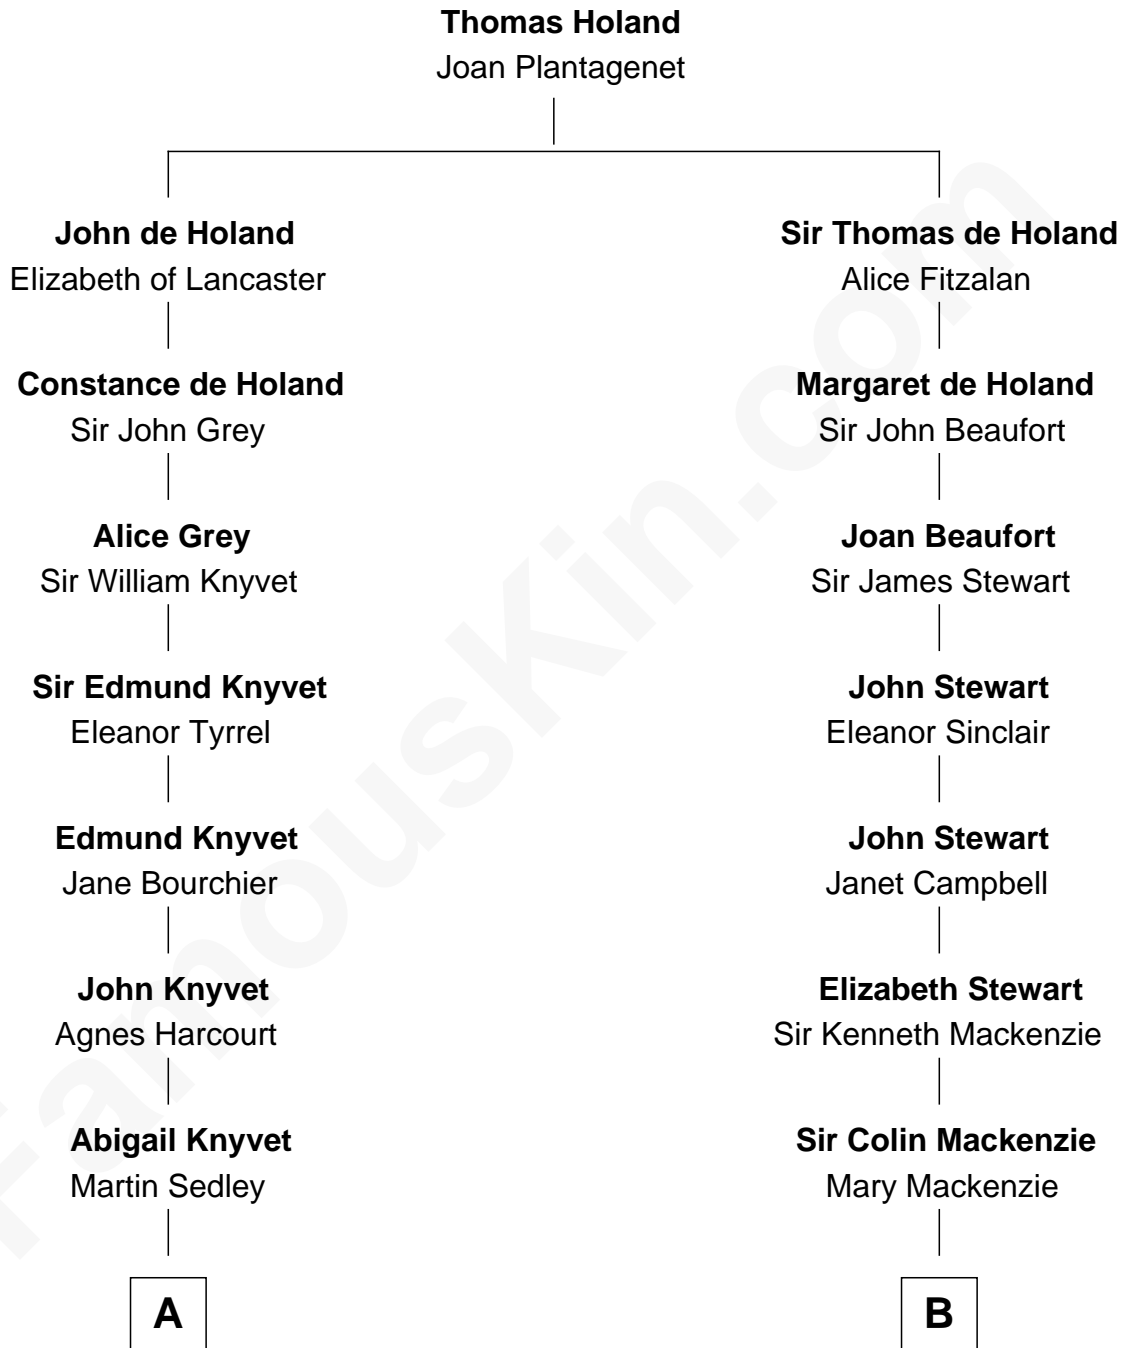

## Relationship Chart of

### Horace Gray

*U.S. Supreme Court Justice*

15th cousin 2 times removed of

### Eleanor Roosevelt

*First Lady of President Franklin D. Roosevelt*

**A**

**Muriel Sedley**  
Brampton Gurdon

**Muriel Gurdon**  
Richard Saltonstall

**Nathaniel Saltonstall**  
Elizabeth Ward

**Elizabeth Saltonstall**  
Rev. Rowland Cotton