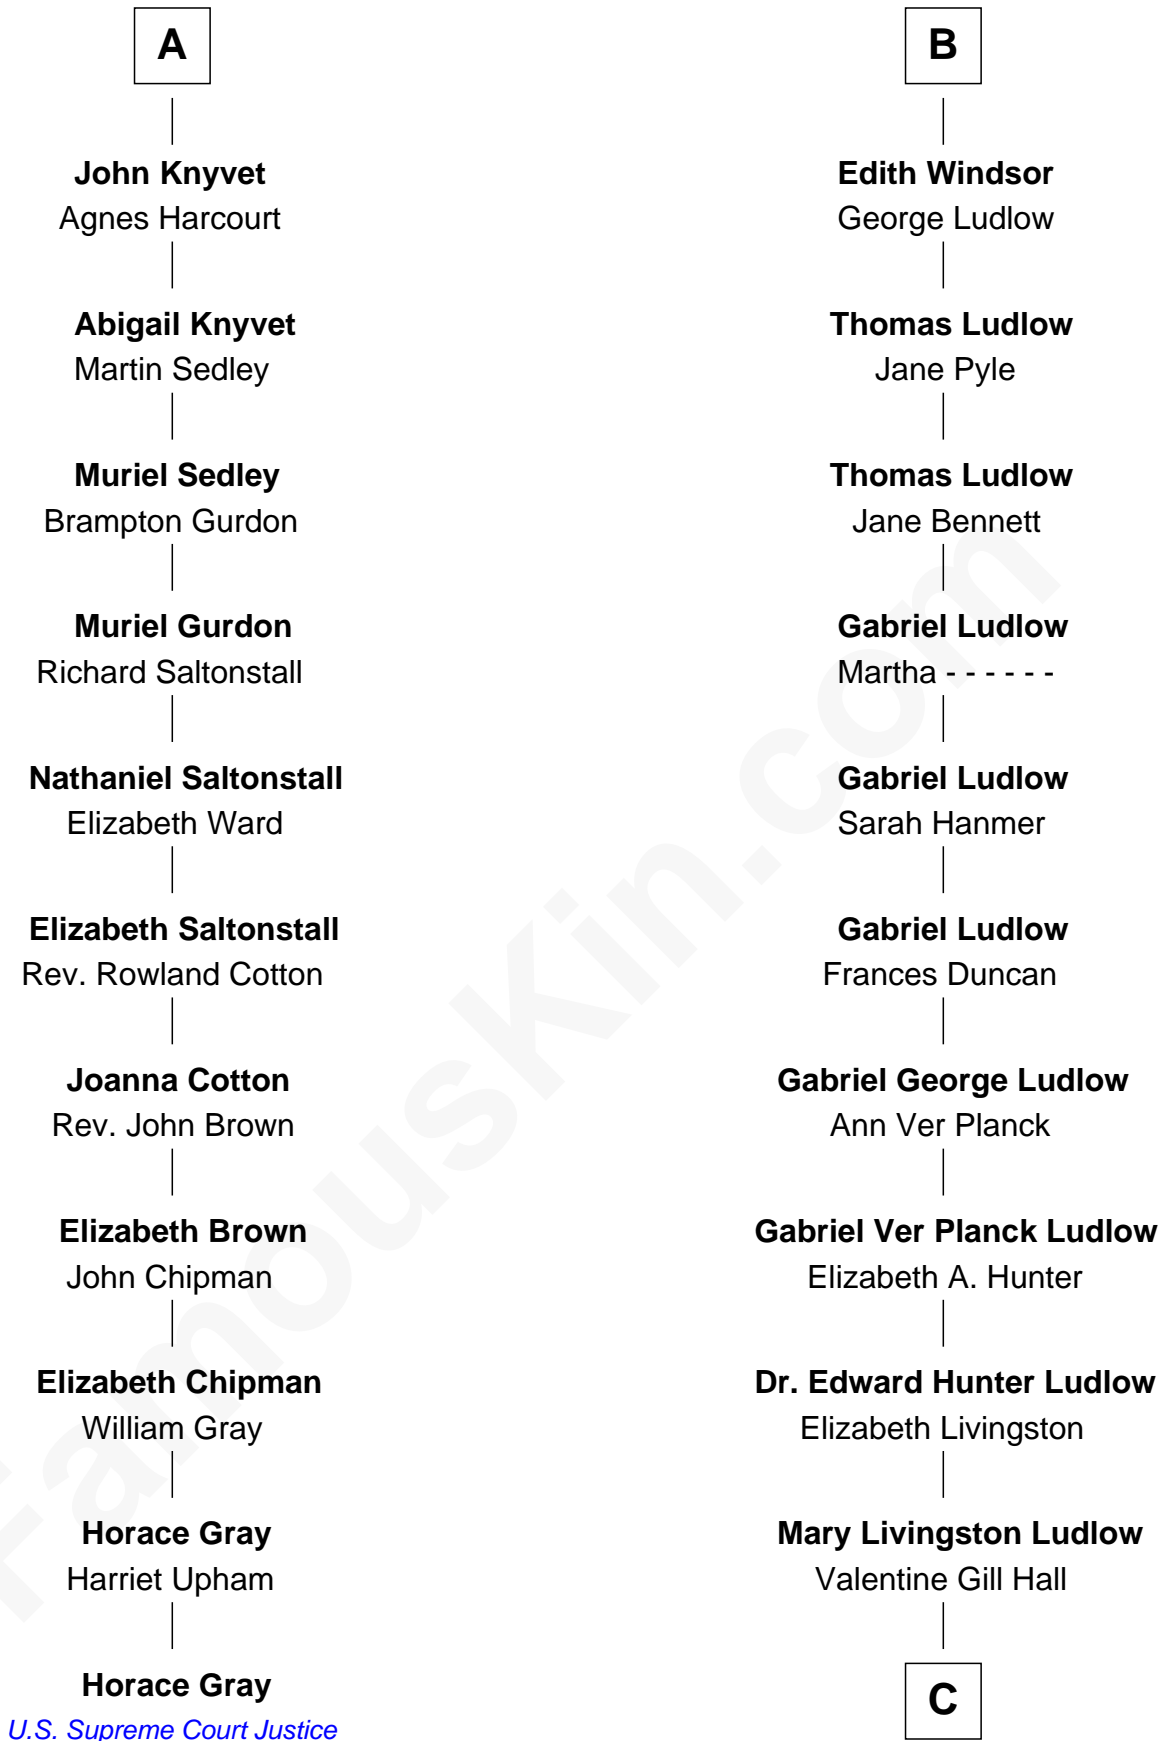

FamousKin.com

Relationship Chart of

Horace Gray

U.S. Supreme Court Justice

17th cousin 1 time removed of

Eleanor Roosevelt

First Lady of President Franklin D. Roosevelt

Humphrey de Bohun
Elizabeth Plantagenet

Sir William de Bohun
Elizabeth de Badlesmere

Elizabeth de Bohun
Sir Richard Fitzalan

Elizabeth Fitzalan
Sir Thomas Mowbray

Margaret Mowbray
Sir Robert Howard

Sir John Howard
Margaret Chedworth

Katherine Howard
Sir John Bouchier

Jane Bouchier
Edmund Knyvet

A

Margaret de Bohun
Sir Hugh de Courtnay

Elizabeth de Courtnay
Sir Andrew Luttrell

Sir Hugh Luttrell
Catherine de Beaumont

Elizabeth Luttrell
John Stratton

Elizabeth Stratton
John Andrews

Elizabeth Andrews
Sir Thomas de Windsor

Sir Andrews de Windsor
Elizabeth Blount

B

C

Anna Rebecca Hall
Elliott Roosevelt

Eleanor Roosevelt
First Lady of Franklin Roosevelt

FamousKin.com