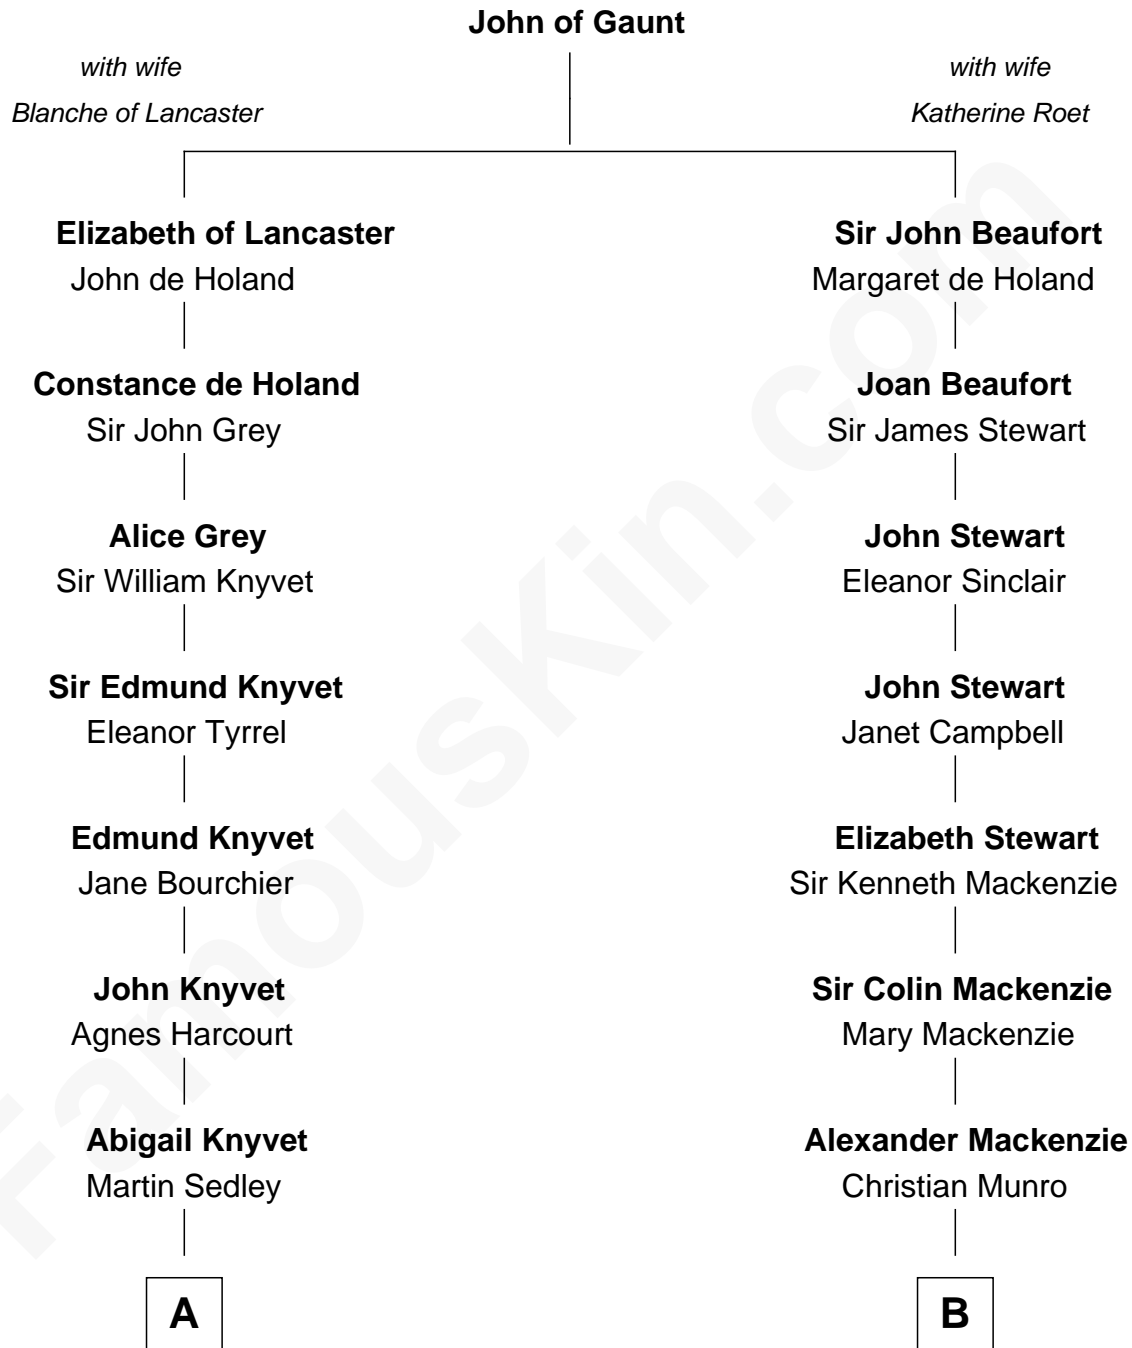

FamousKin.com Relationship Chart of

Horace Gray

U.S. Supreme Court Justice

15th cousin of

Theodore Roosevelt

26th U.S. President

A

Muriel Sedley
Brampton Gurdon

Muriel Gurdon
Richard Saltonstall

Nathaniel Saltonstall
Elizabeth Ward

Elizabeth Saltonstall
Rev. Rowland Cotton

Joanna Cotton
Rev. John Brown

Elizabeth Brown
John Chipman

Elizabeth Chipman
William Gray

Horace Gray
Harriet Upham