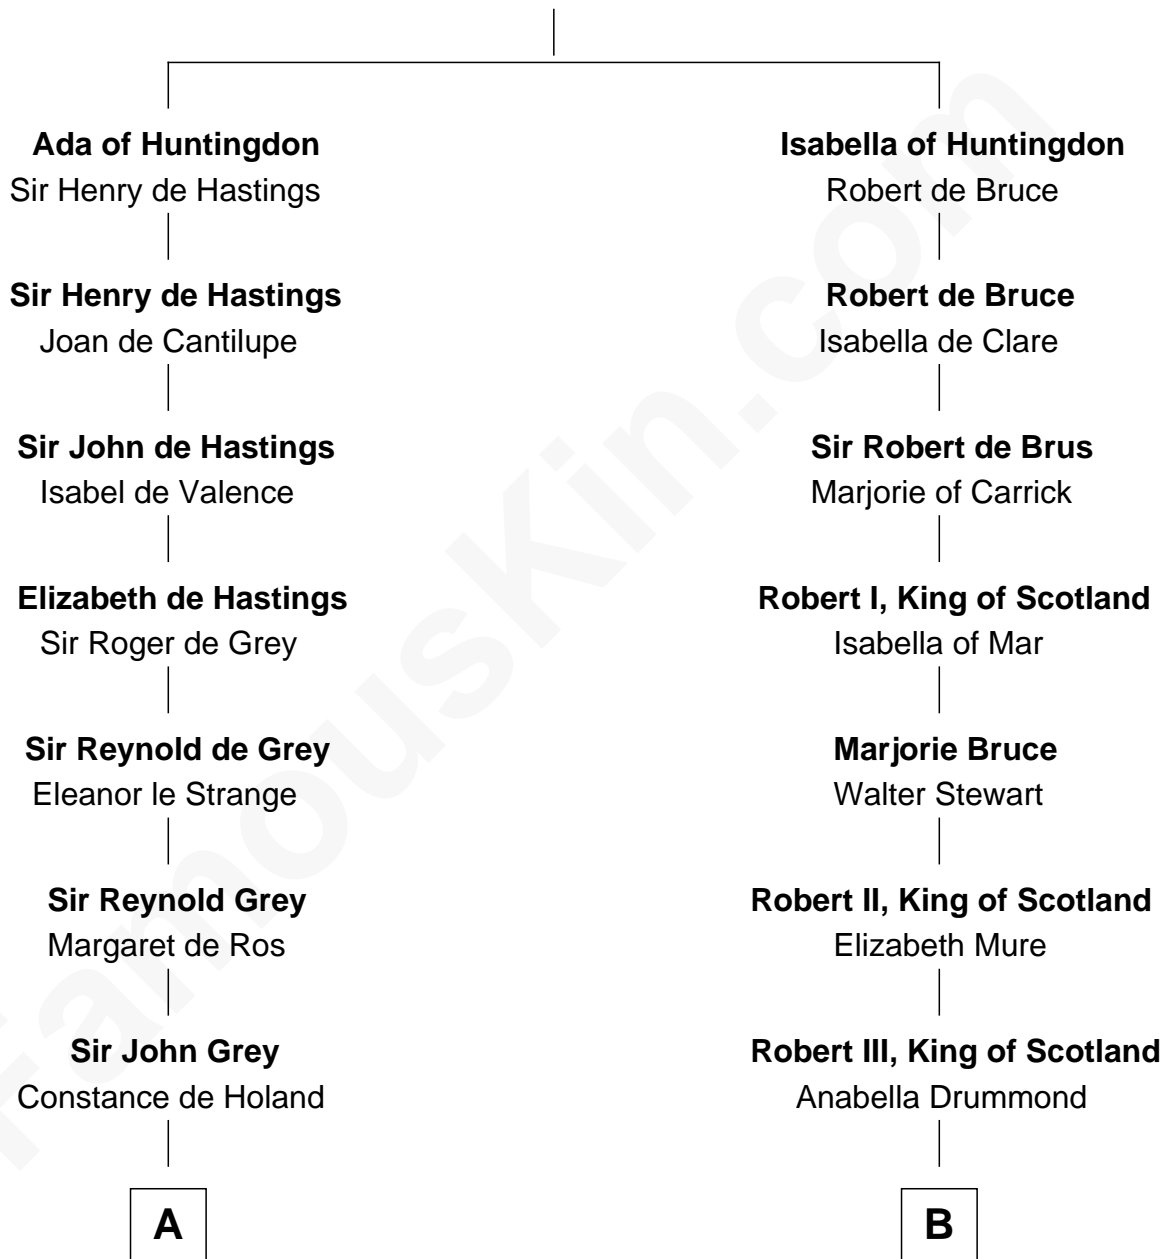

## Relationship Chart of

### Horace Gray

*U.S. Supreme Court Justice*

20th cousin 1 time removed of

### Theodore Roosevelt

*26th U.S. President*

**David of Huntingdon**

Maud of Chester

**C**

**Elizabeth Brown**

John Chipman

**Elizabeth Chipman**

William Gray

**Horace Gray**

Harriet Upham

**Horace Gray**

*U.S. Supreme Court Justice*

**D**

**Dr. John Irvine**

Ann Elizabeth Baillie