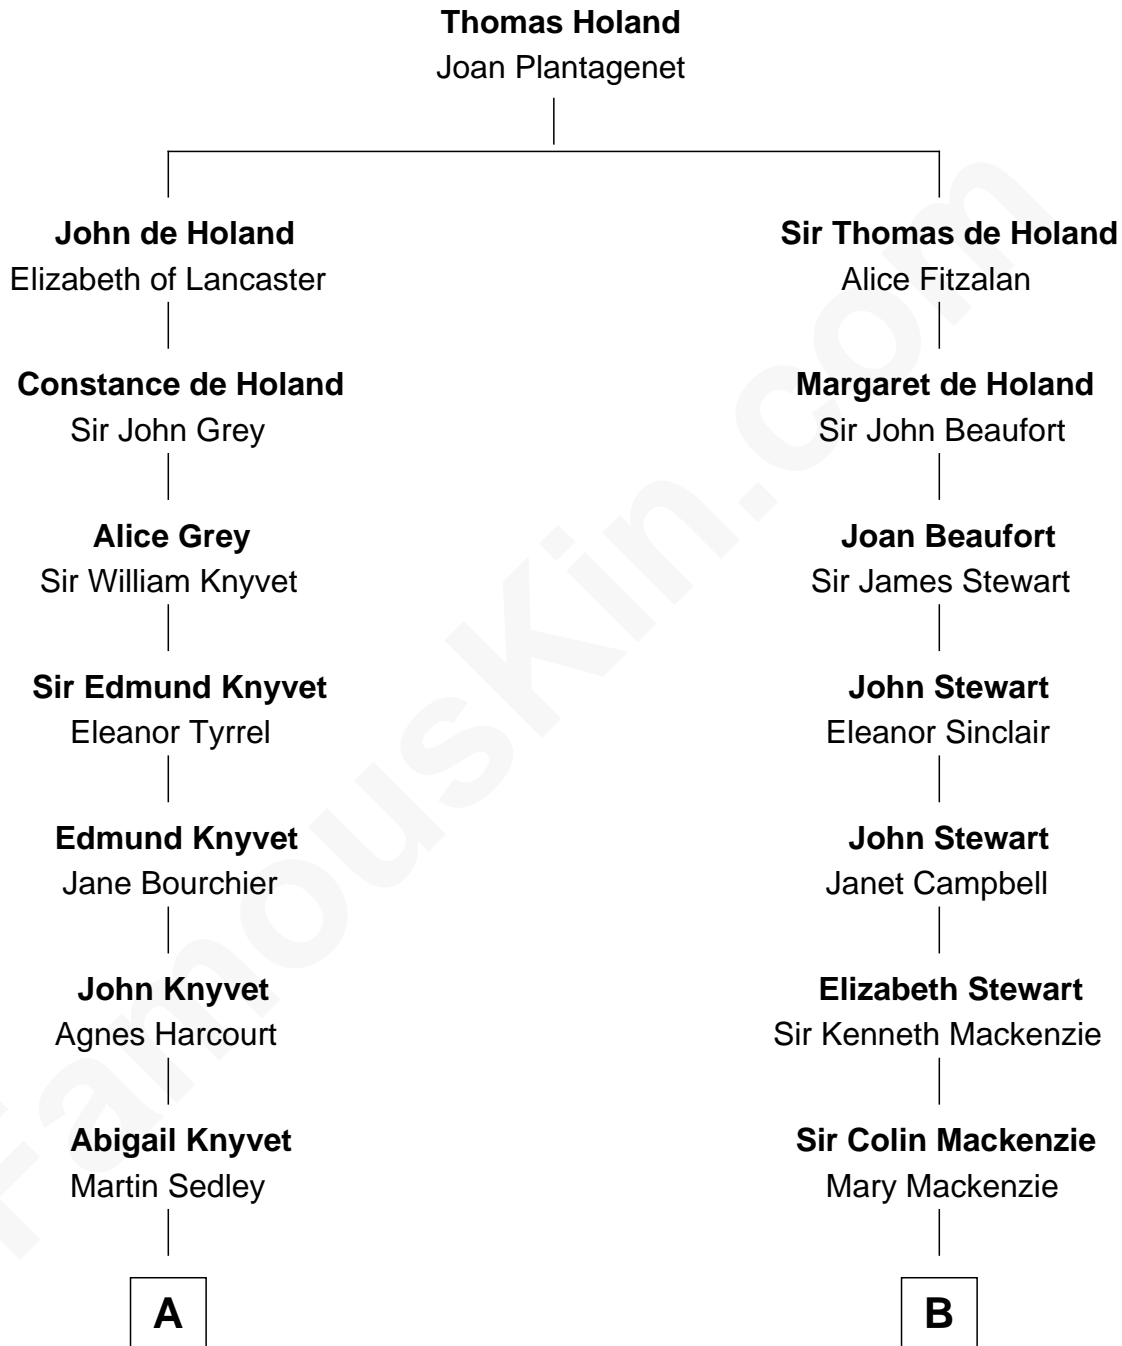

# FamousKin.com

## Relationship Chart of Horace Gray

*U.S. Supreme Court Justice*

15th cousin 1 time removed of

**Theodore Roosevelt**

*26th U.S. President*

**A**

**Muriel Sedley**  
Brampton Gurdon

**Muriel Gurdon**  
Richard Saltonstall