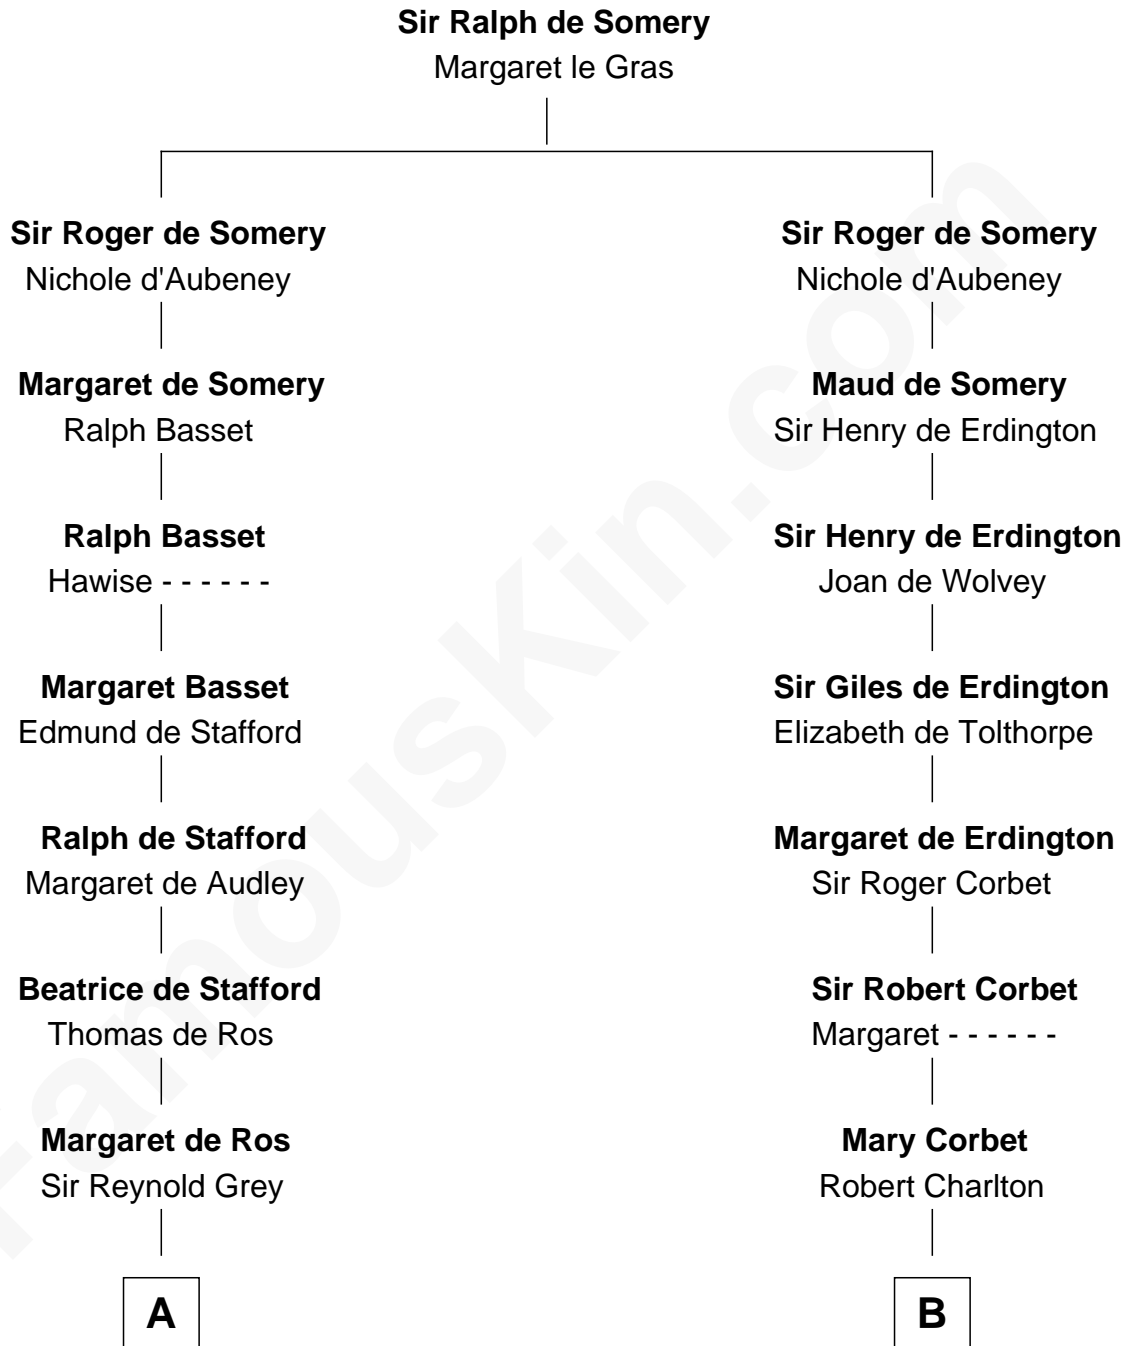

## Relationship Chart of

**Horace Gray**

*U.S. Supreme Court Justice*

21st cousin of

**Alice (Lee) Roosevelt**

*First Wife of President Theodore Roosevelt*

**C**

**Joanna Cotton**  
Rev. John Brown

**Elizabeth Brown**  
John Chipman

**Elizabeth Chipman**  
William Gray

**Horace Gray**  
Harriet Upham

**Horace Gray**  
*U.S. Supreme Court Justice*

**D**

**Joseph Lee**  
Elizabeth Cabot

**Nathaniel Cabot Lee**  
Mary Ann Cabot