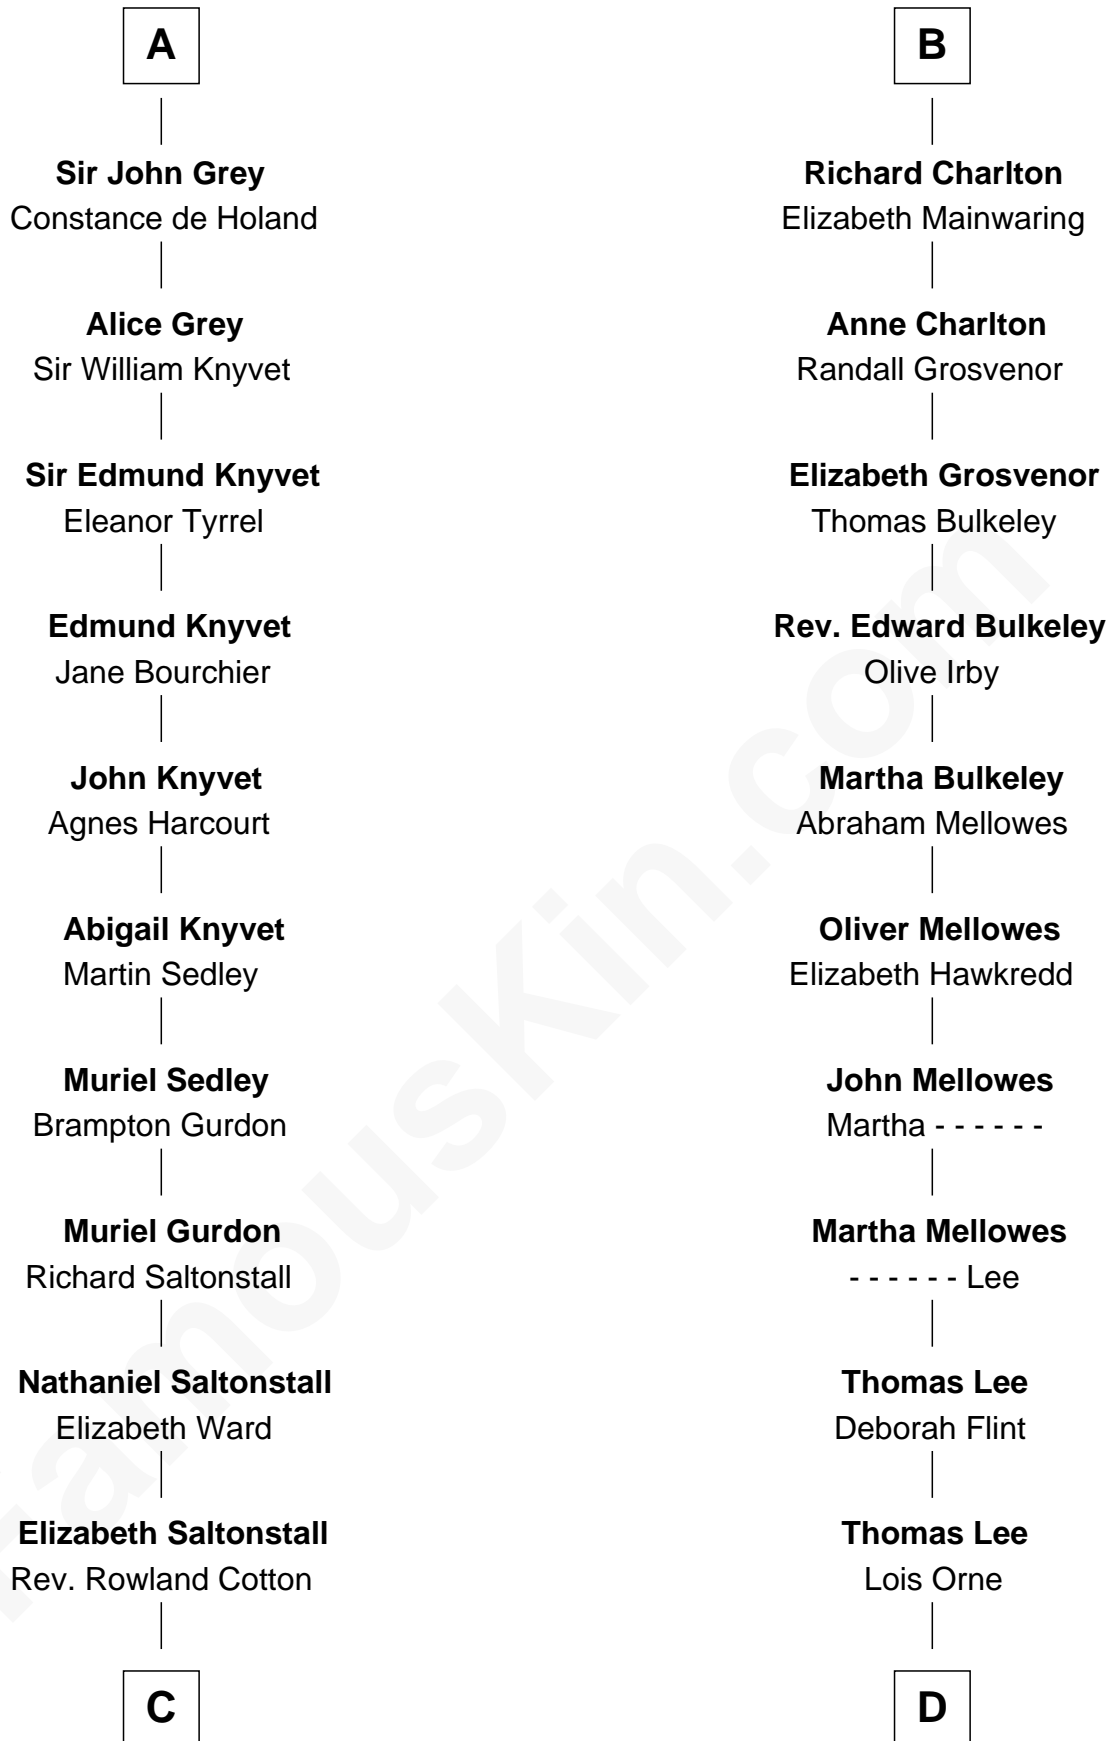

## Relationship Chart of

**Horace Gray**

*U.S. Supreme Court Justice*

21st cousin of

**Alice (Lee) Roosevelt**

*First Wife of President Theodore Roosevelt*

**C**

**Joanna Cotton**  
Rev. John Brown

**Elizabeth Brown**  
John Chipman

**Elizabeth Chipman**  
William Gray

**Horace Gray**  
Harriet Upham

**Horace Gray**  
*U.S. Supreme Court Justice*

**D**

**Joseph Lee**  
Elizabeth Cabot

**Nathaniel Cabot Lee**  
Mary Ann Cabot