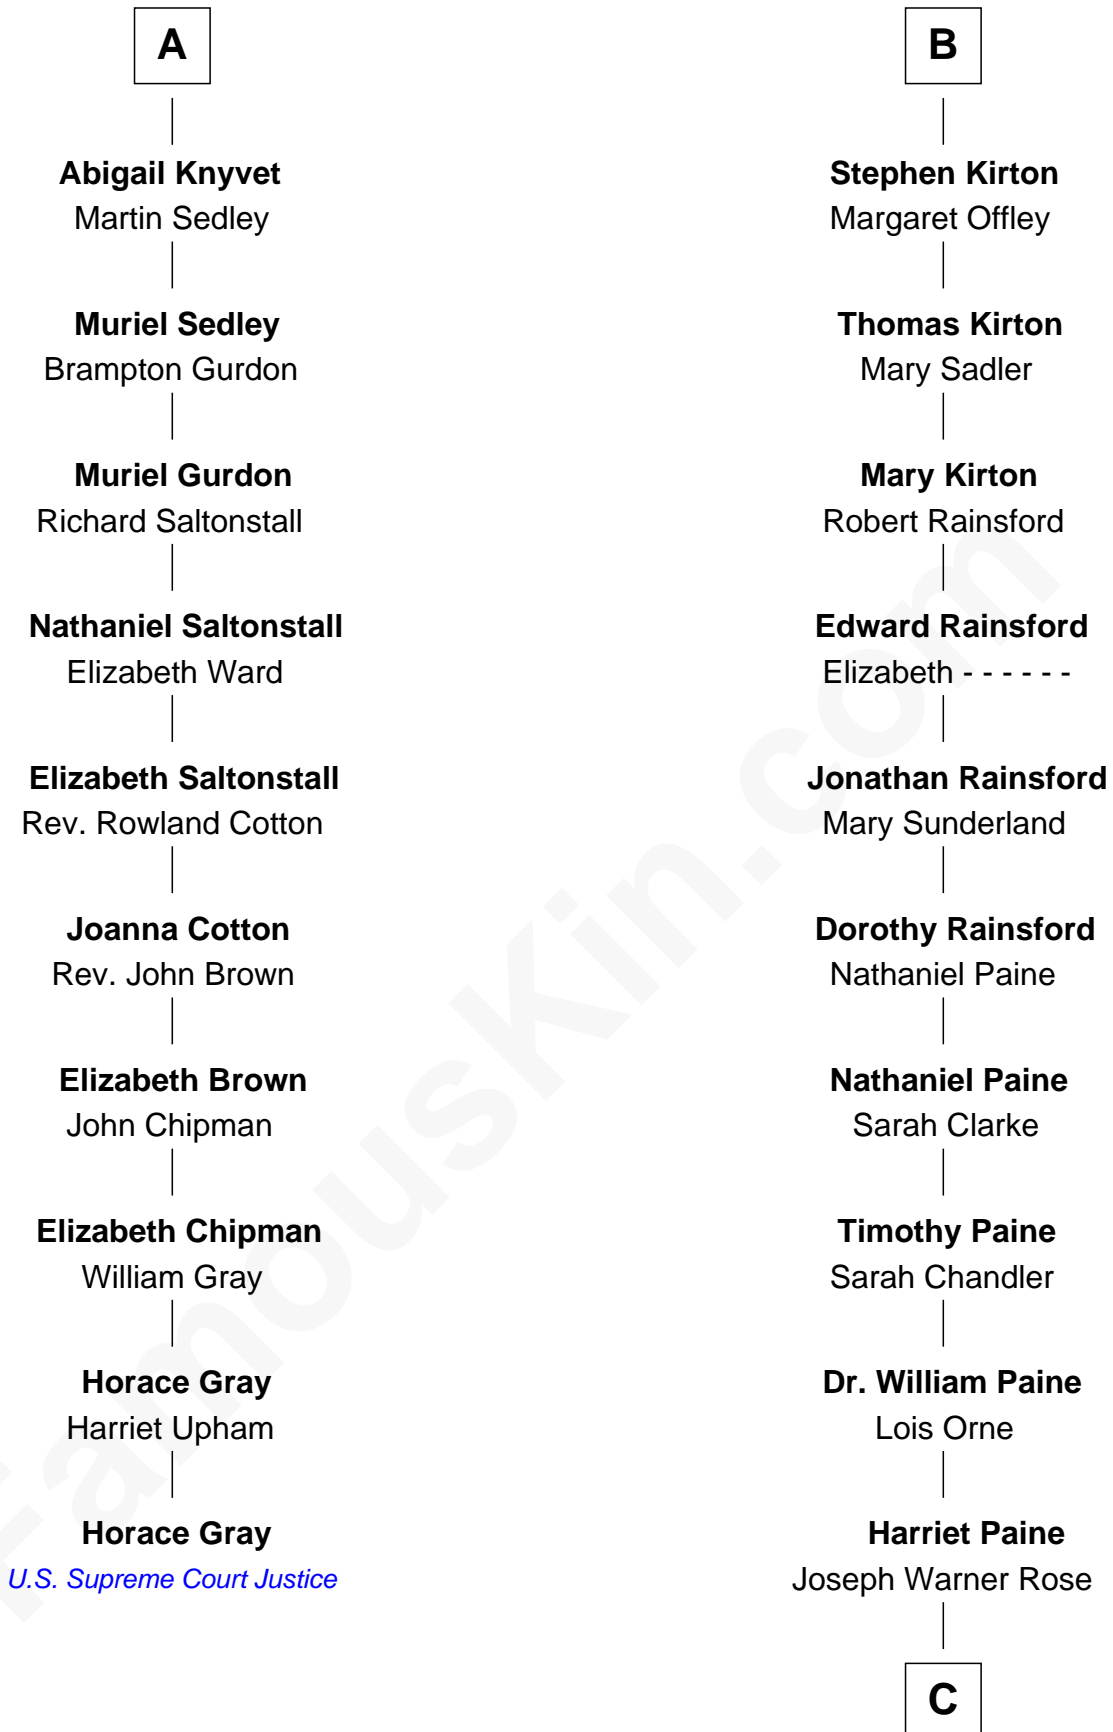

FamousKin.com

Relationship Chart of

Horace Gray

U.S. Supreme Court Justice

16th cousin 3 times removed of

Alice (Lee) Roosevelt

First Wife of President Theodore Roosevelt

C

Harriet Paine Rose

John Clarke Lee

George Cabot Lee

Caroline Watts Haskell

Alice (Lee) Roosevelt

Wife of President Theodore Roosevelt

FamousKin.com