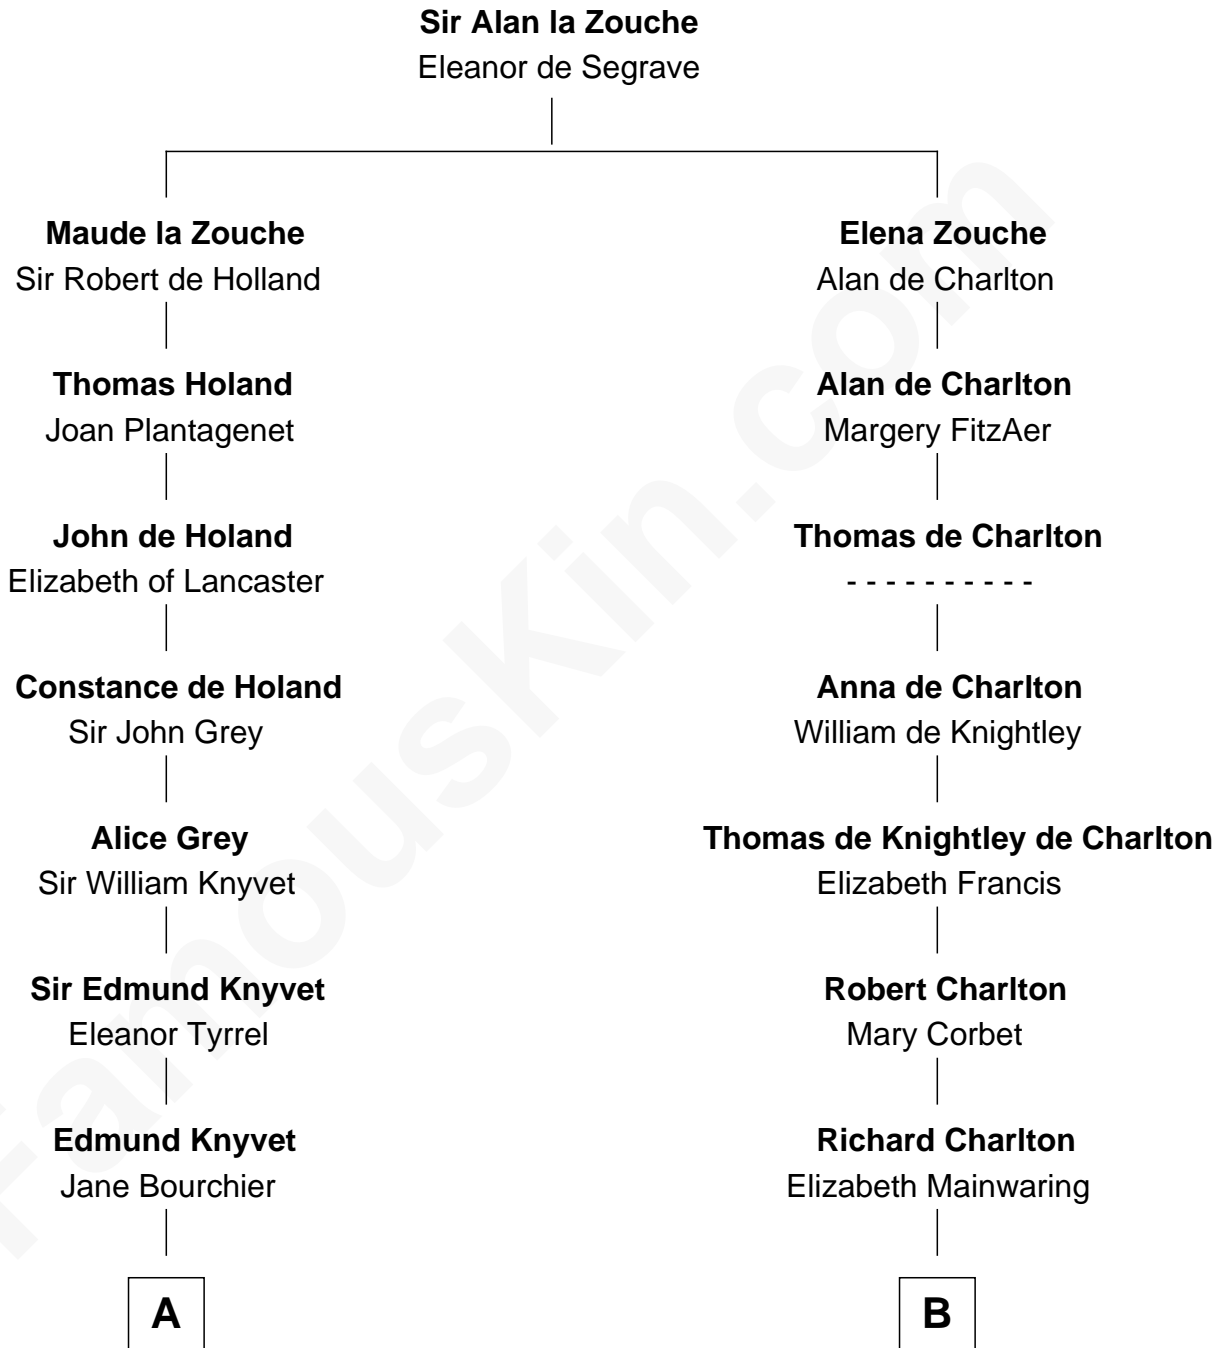

FamousKin.com

Relationship Chart of

Horace Gray

U.S. Supreme Court Justice

17th cousin 3 times removed of

Alice (Lee) Roosevelt

First Wife of President Theodore Roosevelt

C

Nathaniel Cabot Lee

Mary Ann Cabot

John Clarke Lee

Harriet Paine Rose

George Cabot Lee

Caroline Watts Haskell

Alice (Lee) Roosevelt

Wife of President Theodore Roosevelt