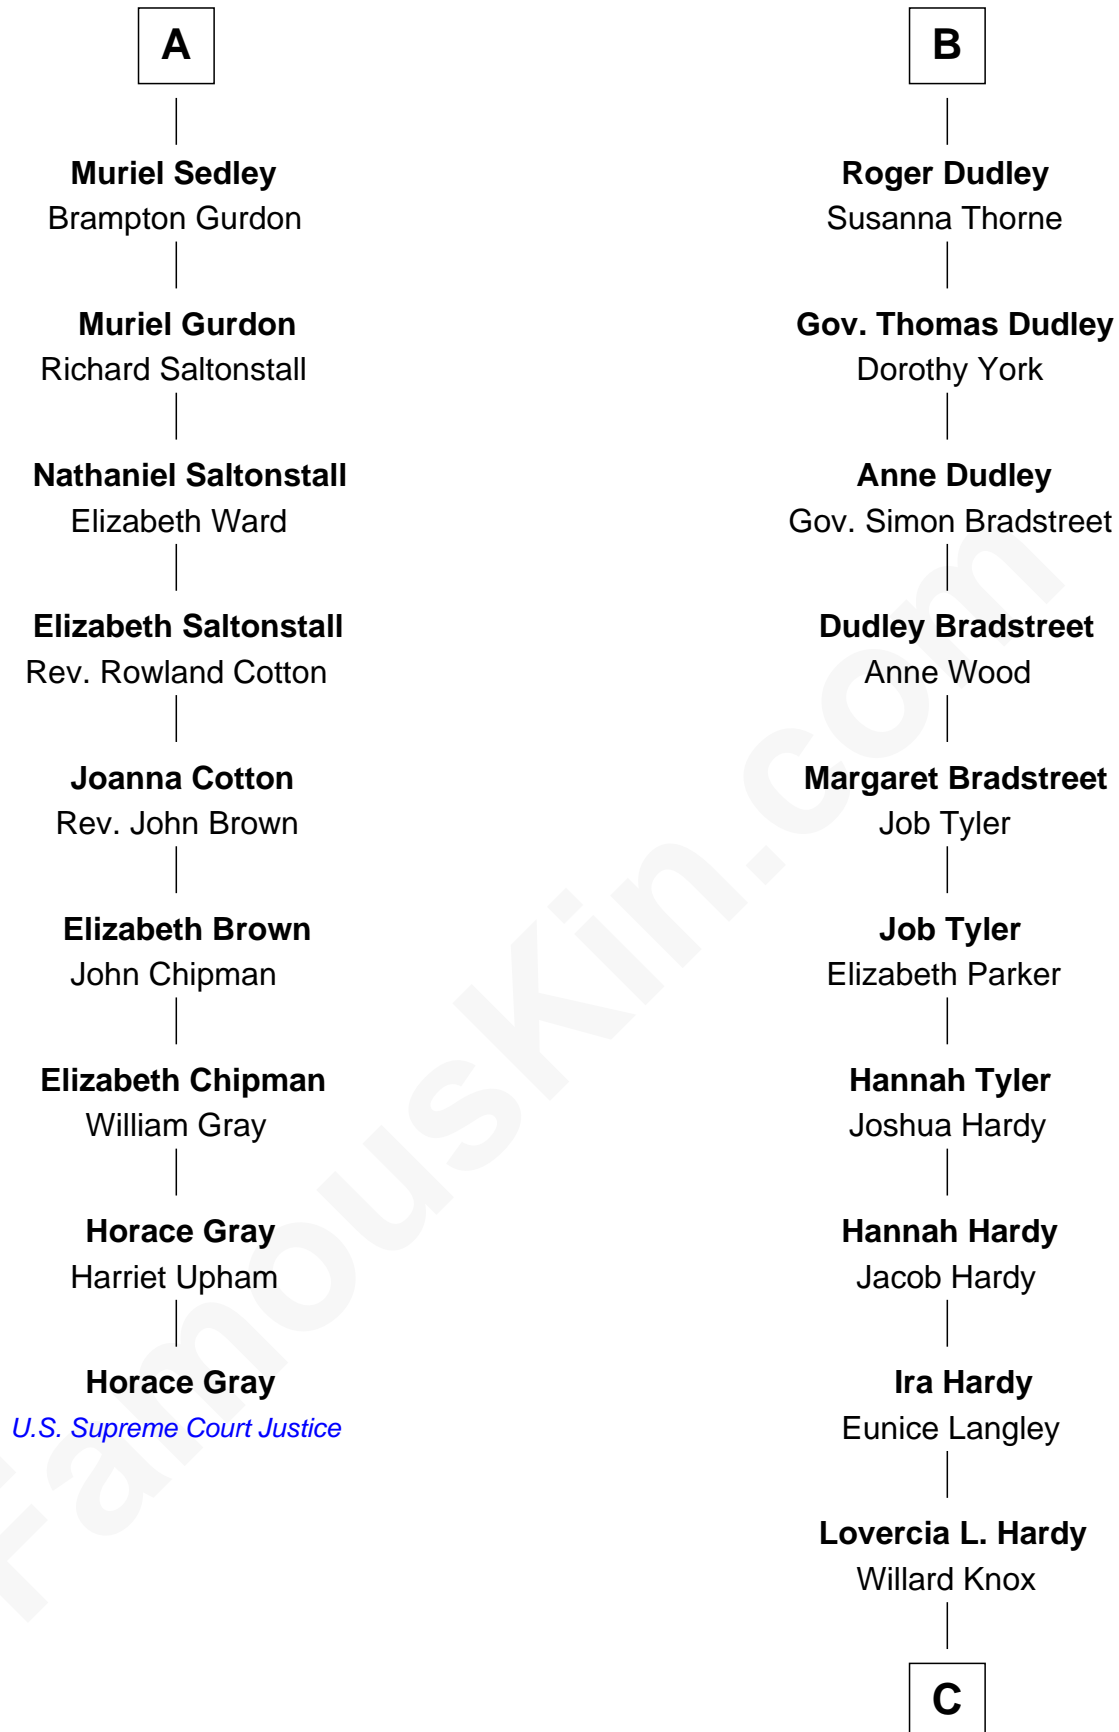

FamousKin.com

Relationship Chart of

Horace Gray

U.S. Supreme Court Justice

15th cousin 5 times removed of

James Taylor

Singer-Songwriter

Thomas Holand
Joan Plantagenet

John de Holand
Elizabeth of Lancaster

Constance de Holand
Sir John Grey

Alice Grey
Sir William Knyvet

Sir Edmund Knyvet
Eleanor Tyrrel

Edmund Knyvet
Jane Bouchier

John Knyvet
Agnes Harcourt

Abigail Knyvet
Martin Sedley

A

Sir Thomas de Holand
Alice Fitzalan

Eleanor Holand
Edward Cherleton

Joyce Cherleton
Sir John Tiptoft

Joyce Tiptoft
Sir Edmund Sutton

Sir Edward Sutton
Cecily Willoughby

Sir John Sutton
Cecily Grey

Sir Henry Dudley
----- Ashton

Probable

B

C

Fred Charles Knox
Ruth Elizabeth Collins

Ella Angelique Knox
Henry Herman Woodard

Gertrude Arline Woodard
Dr. Isaac Montrose Taylor

James Taylor
Singer-Songwriter

FamousKin.com