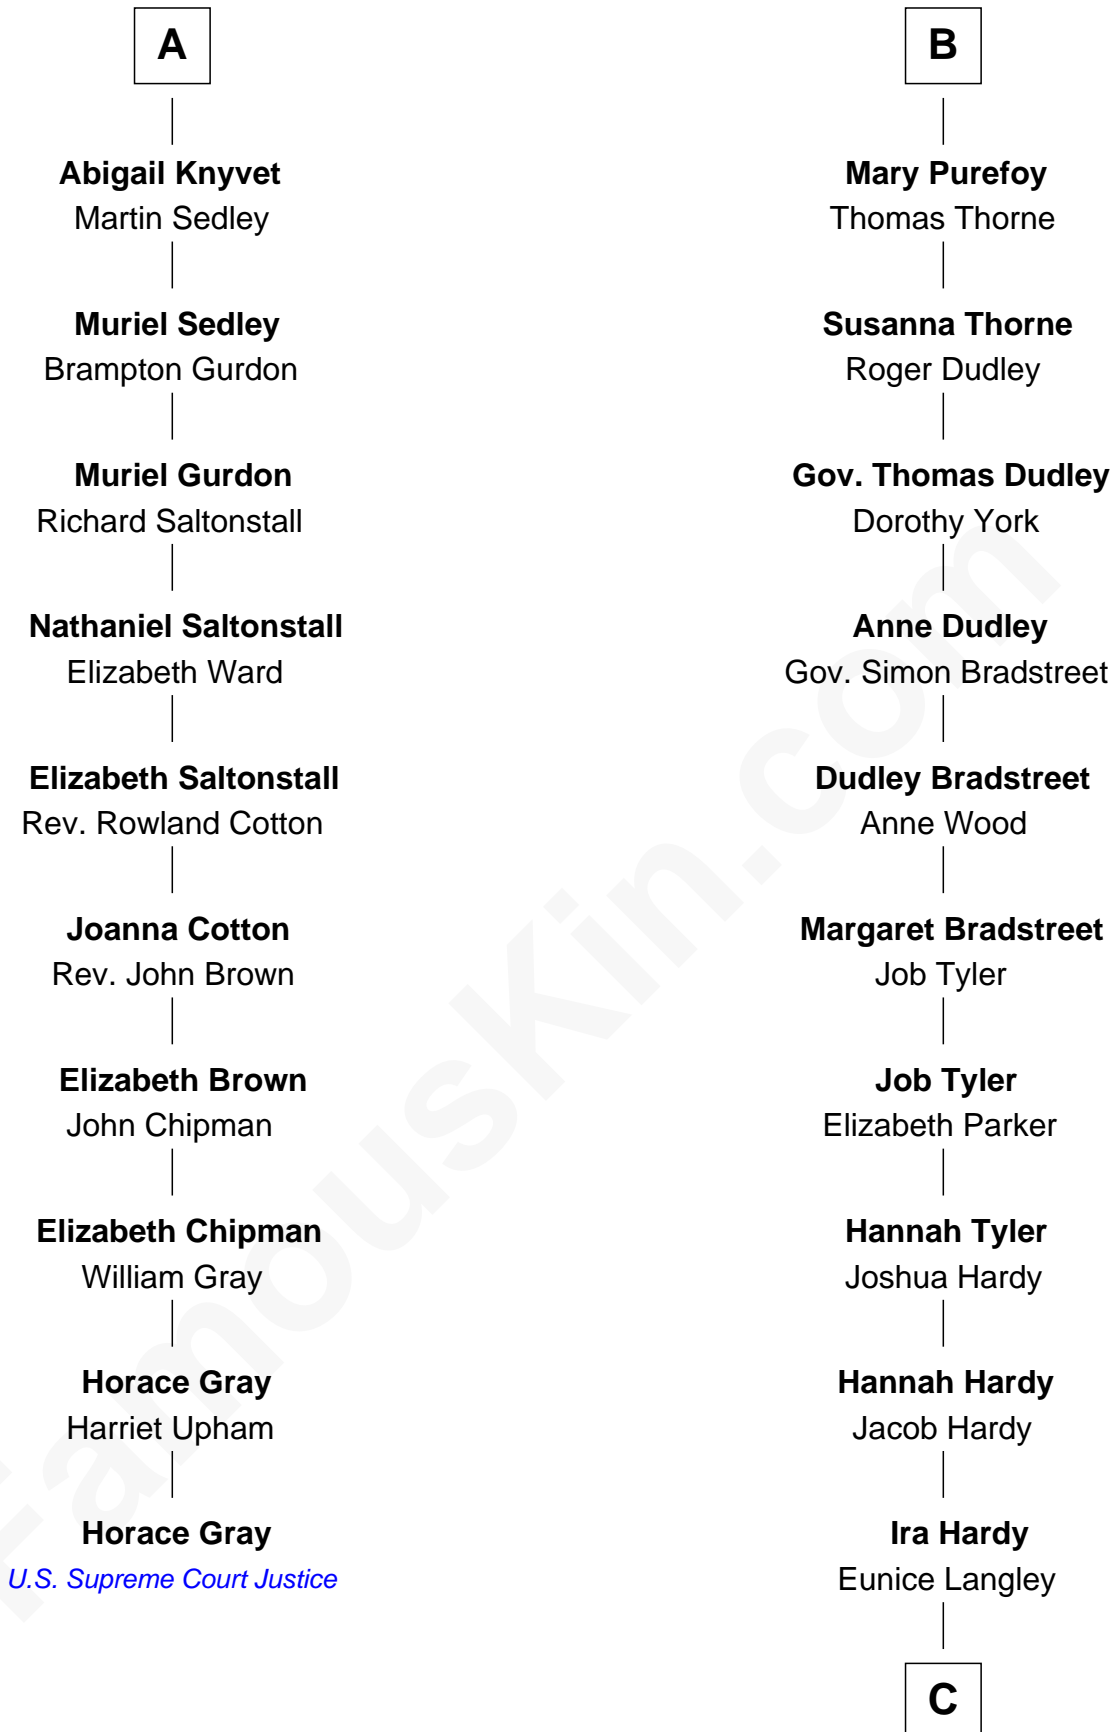

Alice de Bois

Sir Robert Howard

Margaret de Scales

Sir John Howard

Alice Tendring

Sir Robert Howard

Margaret Mowbray

Sir John Howard

Isabel Brome

John Denton

Alice Denton

Nicholas Purefoy

Edward Purefoy

Anne Fettiplace

B

C

—
Lovercia L. Hardy

Willard Knox

—
Fred Charles Knox

Ruth Elizabeth Collins

—
Ella Angelique Knox

Henry Herman Woodard

—
Gertrude Arline Woodard

Dr. Isaac Montrose Taylor